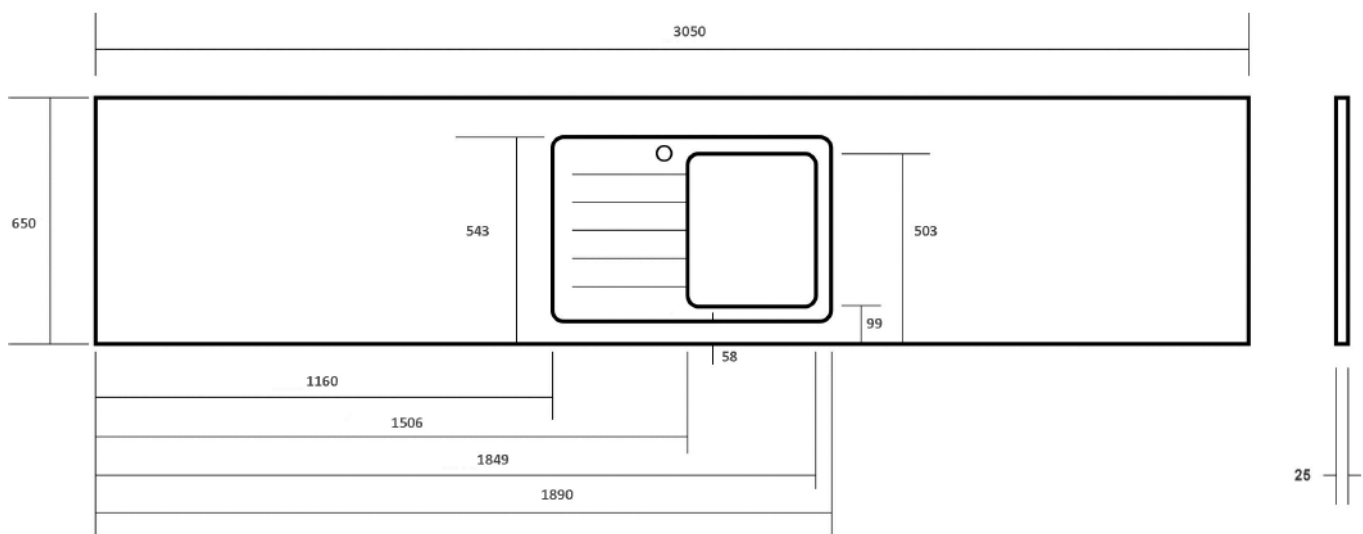

Available in the following sizes:

- 3050 x 600 x 12.5mm
- 1500 x 600 x 12.5mm
- 900 x 750 x 12.5mm

minerva[®] Grey Storm with splashback

minerva[®] Sink Modules

Single Bowl 25mm Steel

- 3050 x 650mm
- edges finished front and 2 short sides
- left or right bowl options
- pre drilled for tap hole
- will fit into 500mm base cabinet

Each sink module includes:

- 1 x **minerva[®]** care and maintenance leaflet
- brushed steel bowl
- basket strainer
- fitting clips and silicone sealant

Sink dimensions

a=340mm

b=400mm

c=190mm

KEY:

- | | | |
|--|--|---|
|  This sink is suitable for use with a boiling water tap |  Will fit into 500mm base cabinet |  Will fit into base cabinet openings over 650mm |
|  Do not install a boiling water tap with this sink |  Will fit into 600mm base cabinet |  All bowls are SS304 (18/10) grade stainless steel |

minerva[®] Sink Modules

Super Large Bowl 25mm Steel

- 3050 x 650mm
- edges finished front and 2 short sides
- left or right bowl options
- pre drilled for tap hole
- will fit into base cabinet over 650mm