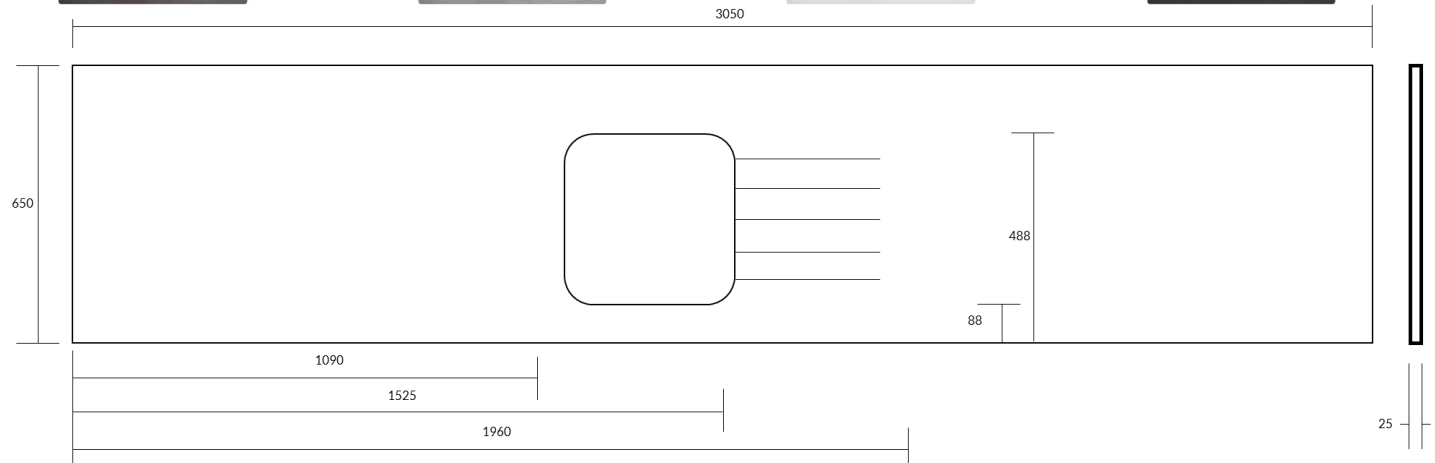

minerva® Sink Modules

Super Large Bowl Granite

- 3050 x 650mm
- edges finished front and 2 short sides
- left or right bowl options
- Pre installed drainer grooves
- will fit into 650mm base cabinet

Each sink module includes:

- 1 x **minerva®** care and maintenance leaflet
- granite bowl
- basket strainer
- fitting clips and silicone sealant

Super Large Bowl

- a. 500
- b. 400
- c. 200

Available colours:

Black

Graphite

White

Gun Metal