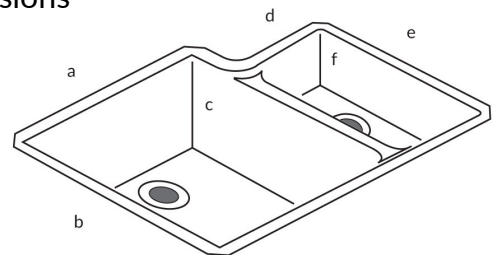

Each sink module includes:

- 1 x minerva[®] care and maintenance leaflet
- Factory fitted acrylic bowl
- basket strainer x2

Sink dimensions

a=340mm
b=400mm
c=190mm
d=160mm
e=300mm
f=120mm

- KEY:
- | | | |
|--|----------------------------------|---|
| This sink is suitable for use with a boiling water tap | Will fit into 500mm base cabinet | Will fit into base cabinet openings over 650mm |
| Do not install a boiling water tap with this sink | Will fit into 600mm base cabinet | All bowls are SS304 (18/10) grade stainless steel |

minerva[®] Sink Modules

1.5 Designer Bowl White Acrylic

- 3050 x 650mm
- edges finished front and 2 short sides
- left or right bowl options
- pre drilled for tap hole
- will fit into base cabinet over 650mm

Each sink module includes:

- 1 x **minerva**[®] care and maintenance leaflet
- Factory fitted acrylic bowl
- basket strainer x2

Sink dimensions

- a=340mm
- b=400mm
- c=190mm
- d=160mm
- e=300mm
- f=120mm