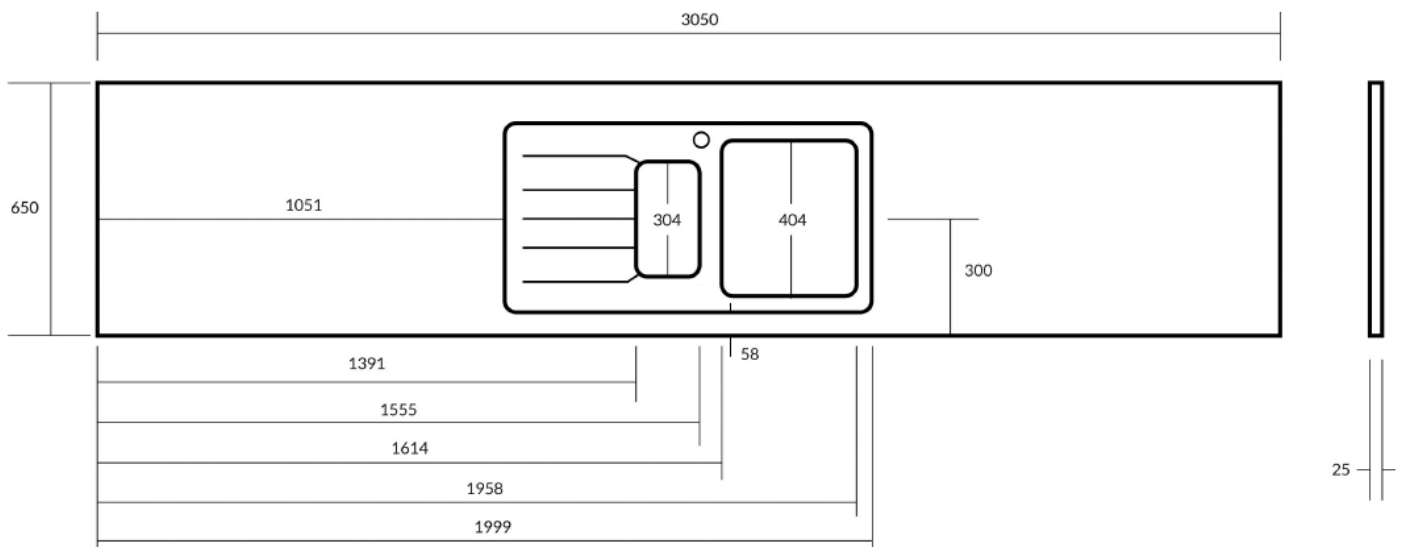

Each sink module includes:

- 1 x minerva[®] care and maintenance leaflet
- brushed steel bowl
- basket strainer
- fitting clips and silicone sealant

Sink dimensions

a=480mm

b=400mm

c=200mm

KEY:

- | | | |
|--|----------------------------------|---|
| This sink is suitable for use with a boiling water tap | Will fit into 500mm base cabinet | Will fit into base cabinet openings over 650mm |
| Do not install a boiling water tap with this sink | Will fit into 600mm base cabinet | All bowls are SS304 (18/10) grade stainless steel |

minerva[®] Sink Modules

1.5 Duo Bowl 25mm Steel

- 3050 x 650mm
- edges finished front and 2 short sides
- left or right bowl options
- pre drilled for tap hole
- will fit into 650mm base cabinet

Each sink module includes:

- 1 x minerva[®] care and maintenance leaflet
- brushed steel bowl (single and half)
- basket strainer x2
- fitting clips and silicone sealant

Sink dimensions

a=340mm
b=400mm
c=190mm
d=160mm
e=300mm
f=120mm