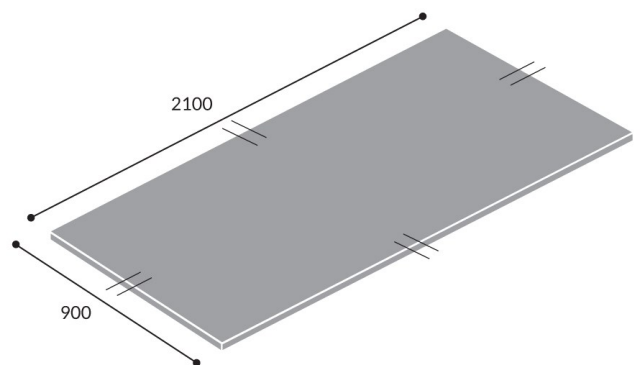

- 1500 x 600mm
- 1500 x 650mm
- 2400 x 650mm
- 3050 x 600mm
- 3050 x 650mm

Each worksurface includes:

- 1 x minerva® care and maintenance leaflet
- 1 x 3000mm heat reflective tape

minerva® Grey Crystal

The minerva® Range Breakfast Bar

Luxurious appearance, cool pleasing touch and robust performance day in, day out

- 2100 x 900 x 25mm

Each Breakfast Bar includes:

- 1 x minerva® care and maintenance leaflet
- 1 x 3000mm heat reflective tape