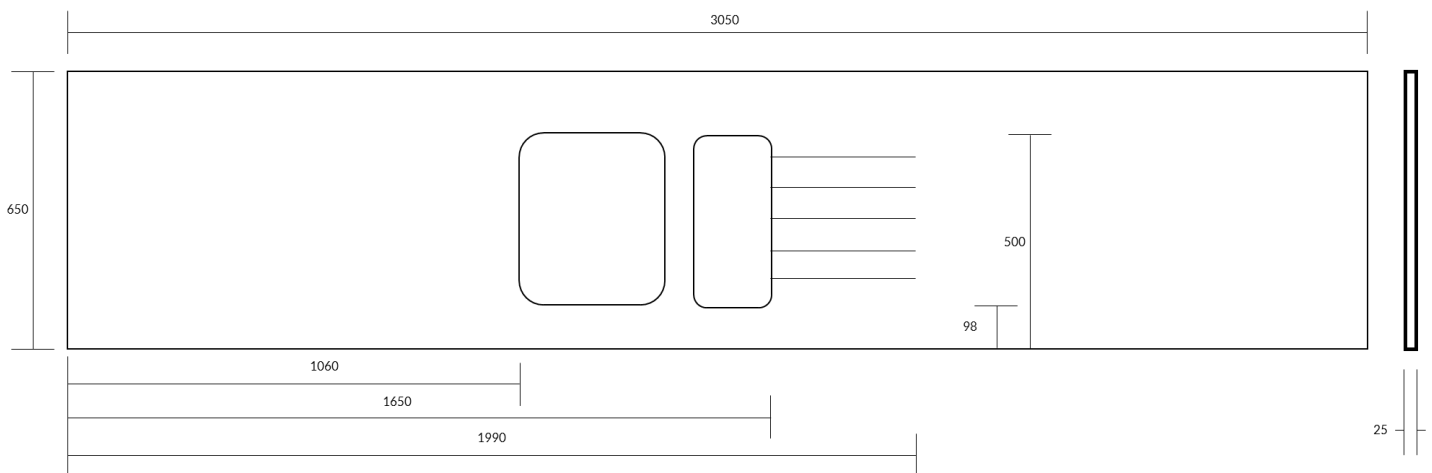

1. **KEY:**
2. This sink is suitable for use with a boiling water tap
   - Do not install a boiling water tap with this sink
   - **500** Will fit into 500mm base cabinet
   - **600** Will fit into 600mm base cabinet
   - **650+** Will fit into base cabinet openings over 650mm
   - **SS** All bowls are SS304 (18/10) grade stainless steel