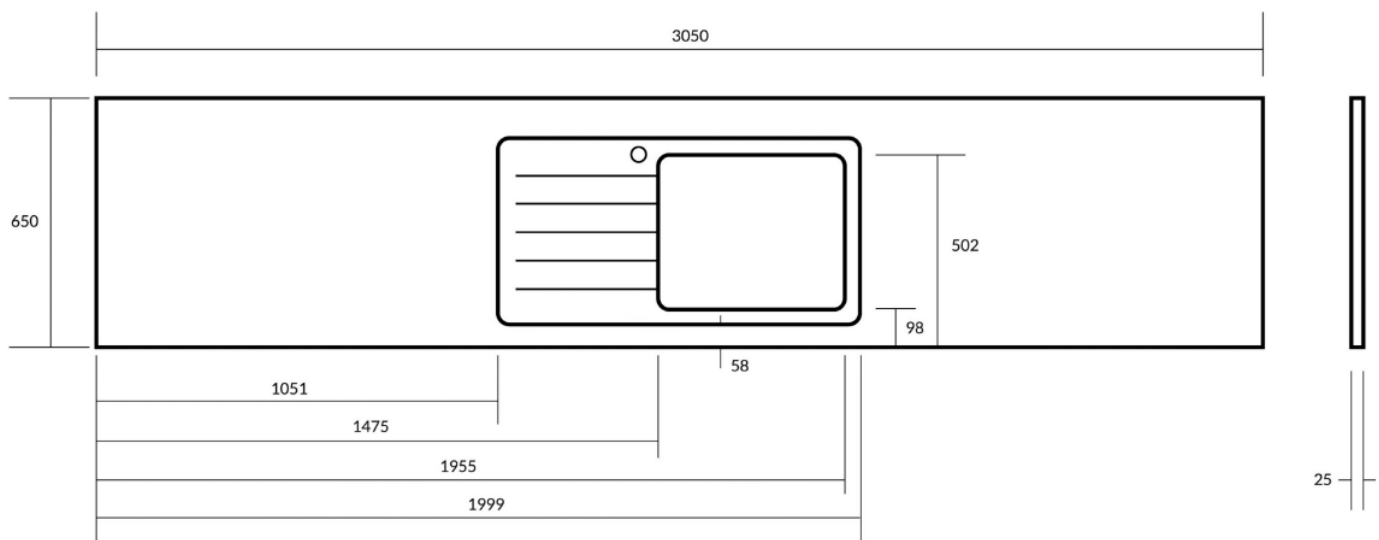

minerva[®] Sink Modules

Super Large Bowl 25mm Steel

- 3050 x 650mm
- edges finished front and 2 short sides
- left or right bowl options
- pre drilled for tap hole
- will fit into base cabinet over 650mm

Each sink module includes:

- 1 x minerva[®] care and maintenance leaflet
- brushed steel bowl
- basket strainer
- fitting clips and silicone sealant

Sink dimensions

a=480mm

b=400mm

c=200mm

KEY:

- | | | |
|--|----------------------------------|---|
| This sink is suitable for use with a boiling water tap | Will fit into 500mm base cabinet | Will fit into base cabinet openings over 650mm |
| Do not install a boiling water tap with this sink | Will fit into 600mm base cabinet | All bowls are SS304 (18/10) grade stainless steel |

minerva[®] Sink Modules

1.5 Duo Bowl 25mm Steel

- 3050 x 650mm
- edges finished front and 2 short sides
- left or right bowl options
- pre drilled for tap hole
- will fit into 650mm base cabinet

Each sink module includes:

- 1 x minerva[®] care and maintenance leaflet
- brushed steel bowl (single and half)
- basket strainer x2
- fitting clips and silicone sealant

Sink dimensions

a=340mm
b=400mm
c=190mm
d=160mm
e=300mm
f=120mm