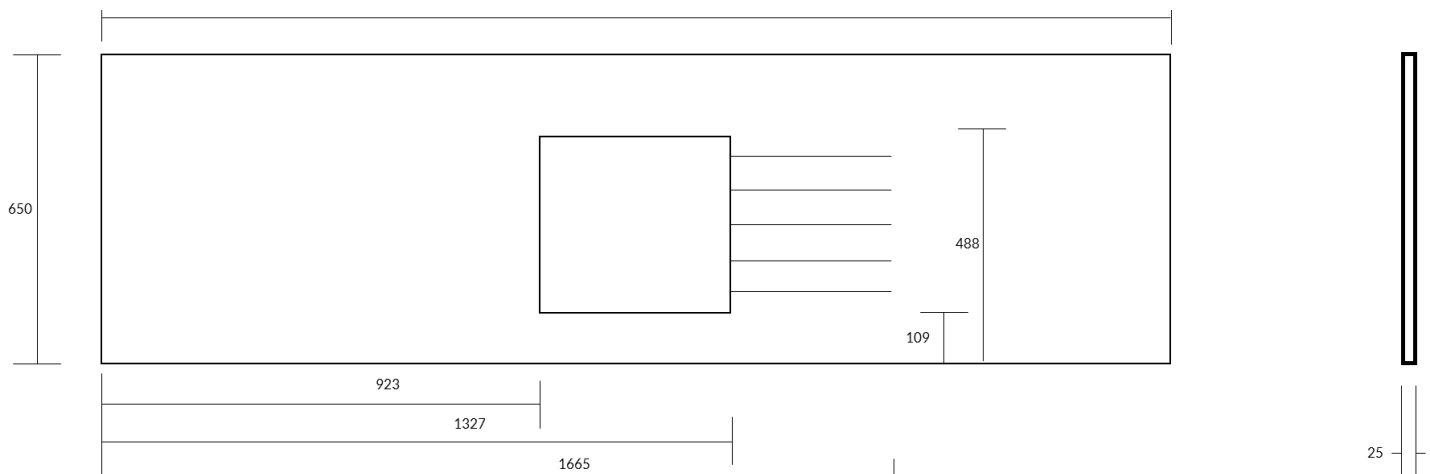

minerva[®] Sink Modules

Single Bowl Integrated

- 2250 x 650mm
- edges finished front and 2 short sides
- left or right bowl options
- Pre installed drainer grooves
- will fit into 600mm base cabinet

Each sink module includes:

- 1 x **minerva[®]** care and maintenance leaflet
- integrated bowl
- basket strainer
- fitting clips and silicone sealant

Single Bowl

- a. 400
- b. 400
- c. 200

Available colours:

Steel

Copper

Gold/Brass

Gun Metal

minerva[®] Sink Modules

Ultra Large Bowl Integrated

- 2250 x 650mm
- edges finished front and 2 short sides
- left or right bowl options
- Pre installed drainer grooves
- will fit into 600mm base cabinet