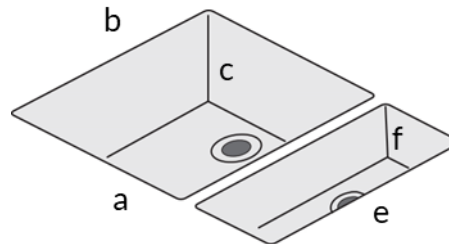

Each sink module includes:

- 1 x **minerva[®]** care and maintenance leaflet
- integrated bowl
- basket strainer
- fitting clips and silicone sealant

Ultra Large Bowl

- a. 550
- b. 400
- c. 190

Available colours:

Steel

Copper

Gold/Brass

Gun Metal

minerva[®] Sink Modules

1.5 Duo Bowl Integrated

- 2250 x 650mm
- edges finished front and 2 short sides
- left or right bowl options
- Pre installed drainer grooves
- will fit into 600mm base cabinet

Each sink module includes:

- 1 x **minerva[®]** care and maintenance leaflet
- integrated bowl
- basket strainer
- fitting clips and silicone sealant

1.5 Duo Bowl

- | | |
|--------|-------|
| a. 550 | d.180 |
| b. 400 | e.400 |
| c. 190 | f.125 |