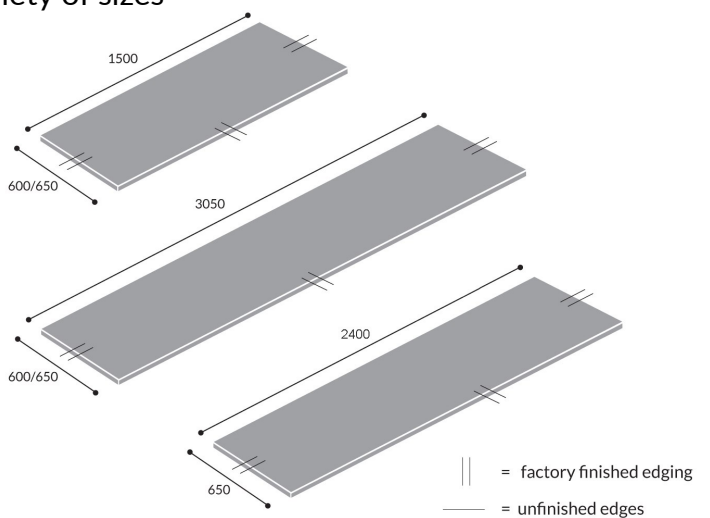

minerva® Blue Venato

The minerva® Range

- Worktops
- Breakfast bars
- Sink Modules:
 - 25mm Radius Steel Sink Modules
 - 10mm Radius Steel Sink Modules
 - Acrylic Sink Modules
 - Granite Sink Modules
 - Integrated Sink Modules
- Splashbacks & Upstands
- Larger island size (available in select décors)

- 1500 x 600mm
- 1500 x 650mm
- 2400 x 650mm
- 3050 x 600mm
- 3050 x 650mm

Each worksurface includes:

- 1 x minerva® care and maintenance leaflet
- 1 x 3000mm heat reflective tape

minerva® Grey Crystal

The minerva® Range Breakfast Bar