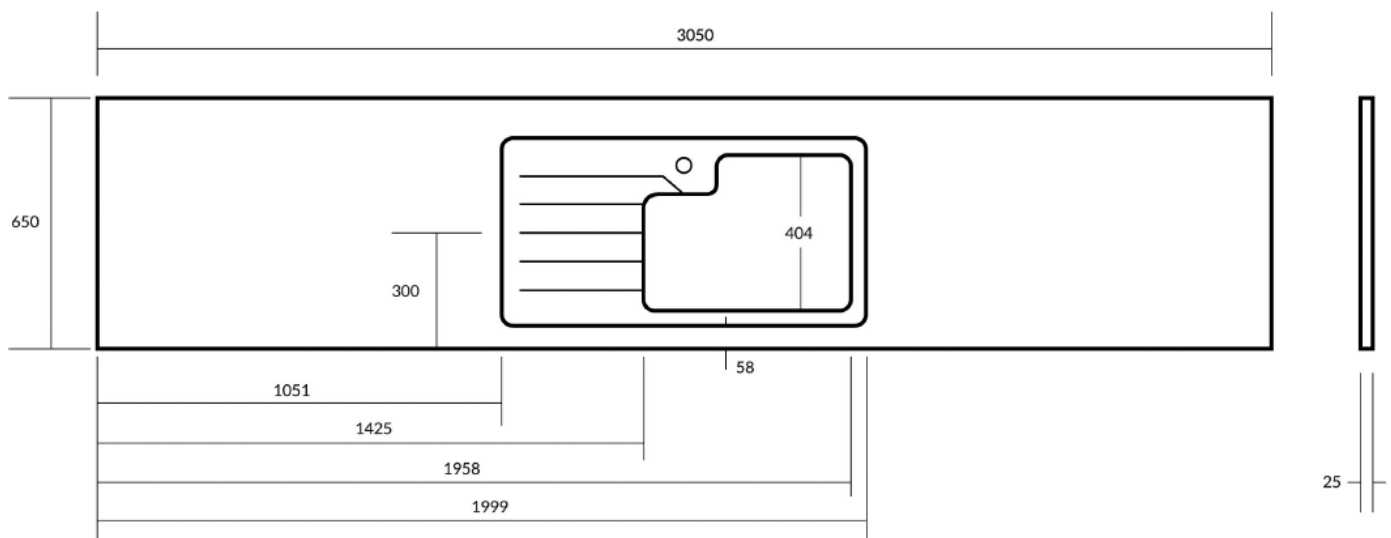

Each sink module includes:

- 1 x minerva[®] care and maintenance leaflet
- Factory fitted acrylic bowl
- basket strainer x2

Sink dimensions

a=340mm
b=400mm
c=190mm
d=160mm
e=300mm
f=120mm

- KEY:
- | | | |
|--|----------------------------------|---|
| This sink is suitable for use with a boiling water tap | Will fit into 500mm base cabinet | Will fit into base cabinet openings over 650mm |
| Do not install a boiling water tap with this sink | Will fit into 600mm base cabinet | All bowls are SS304 (18/10) grade stainless steel |

minerva[®] Sink Modules

1.5 Designer Bowl White Acrylic

- 3050 x 650mm
- edges finished front and 2 short sides
- left or right bowl options
- pre drilled for tap hole
- will fit into base cabinet over 650mm

Each sink module includes:

- 1 x **minerva**[®] care and maintenance leaflet
- Factory fitted acrylic bowl
- basket strainer x2

Sink dimensions

- a=340mm
- b=400mm
- c=190mm
- d=160mm
- e=300mm
- f=120mm