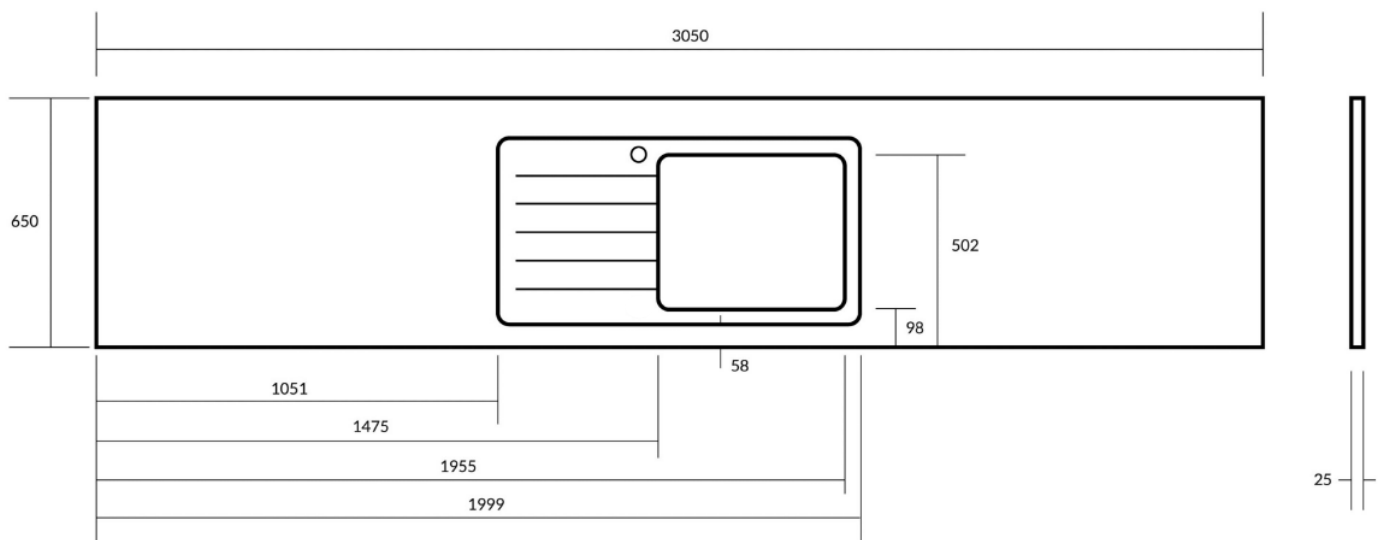

minerva[®] Sink Modules

Super Large Bowl White Acrylic

- 3050 x 650mm
- edges finished front and 2 short sides
- left or right bowl options
- pre drilled for tap hole
- will fit into base cabinet over 650mm

Each sink module includes:

- 1 x **minerva[®]** care and maintenance leaflet
- Factory fitted acrylic bowl
- basket strainer

Sink dimensions

a=480mm

b=400mm

c=200mm

KEY:

- | | | |
|--|----------------------------------|---|
| This sink is suitable for use with a boiling water tap | Will fit into 500mm base cabinet | Will fit into base cabinet openings over 650mm |
| Do not install a boiling water tap with this sink | Will fit into 600mm base cabinet | All bowls are SS304 (18/10) grade stainless steel |

minerva[®] Sink Modules

1.5 Duo Bowl White Acrylic

- 3050 x 650mm
- edges finished front and 2 short sides
- left or right bowl options
- pre drilled for tap hole
- will fit into base cabinet over 650mm