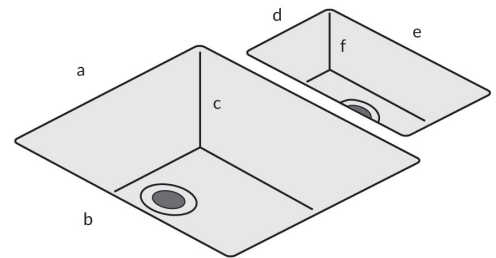

minerva[®] Sink Modules

Super Large Bowl 25mm Steel

- 3050 x 650mm
- edges finished front and 2 short sides
- left or right bowl options
- pre drilled for tap hole
- will fit into base cabinet over 650mm

Each sink module includes:

- 1 x minerva[®] care and maintenance leaflet
- brushed steel bowl
- basket strainer
- fitting clips and silicone sealant

Sink dimensions

a=480mm

b=400mm

c=200mm

KEY:

- | | | |
|--|----------------------------------|---|
| This sink is suitable for use with a boiling water tap | Will fit into 500mm base cabinet | Will fit into base cabinet openings over 650mm |
| Do not install a boiling water tap with this sink | Will fit into 600mm base cabinet | All bowls are SS304 (18/10) grade stainless steel |

minerva[®] Sink Modules

1.5 Duo Bowl 25mm Steel

- 3050 x 650mm
- edges finished front and 2 short sides
- left or right bowl options
- pre drilled for tap hole
- will fit into 650mm base cabinet

Each sink module includes:

- 1 x minerva[®] care and maintenance leaflet
- brushed steel bowl (single and half)
- basket strainer x2
- fitting clips and silicone sealant

Sink dimensions

a=340mm
b=400mm
c=190mm
d=160mm
e=300mm
f=120mm