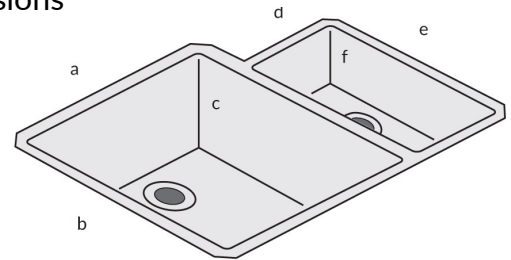

- 1 x minerva[®] care and maintenance leaflet
- brushed steel bowl (single and half)
- basket strainer x2
- fitting clips and silicone sealant

Sink dimensions

a=340mm
b=400mm
c=190mm
d=160mm
e=300mm
f=120mm

minerva[®] Sink Modules

1.5 Designer Bowl 25mm Steel

- 3050 x 650mm
- edges finished front and 2 short sides
- left or right bowl options
- pre drilled for tap hole
- will fit into 650mm base cabinet

Each sink module includes:

- 1 x minerva[®] care and maintenance leaflet
- brushed steel bowl
- basket strainer x2
- fitting clips and silicone sealant

Sink dimensions

a=340mm
b=400mm
c=190mm
d=160mm
e=300mm
f=120mm

KEY:

- This sink is suitable for use with a boiling water tap
- Do not install a boiling water tap with this sink
- Will fit into 500mm base cabinet
- Will fit into 600mm base cabinet
- Will fit into base cabinet openings over 650mm
- All bowls are SS304 (18/10) grade stainless steel

minerva[®] Sink Modules

Single Bowl 10mm Steel

- 3050 x 650mm
- edges finished front and 2 short sides
- left or right bowl options
- Pre installed drainer grooves
- will fit into 500mm base cabinet

Each sink module includes: