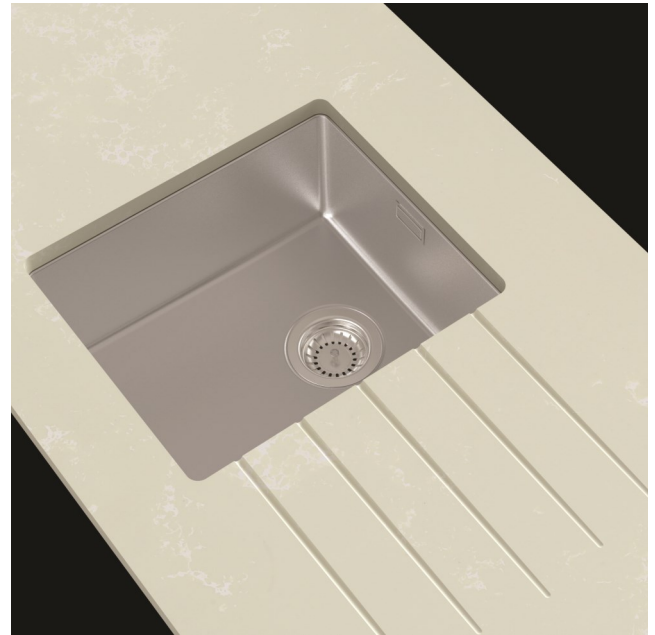

minerva[®] Sink Modules

1.5 Designer Bowl 25mm Steel

- 3050 x 650mm
- edges finished front and 2 short sides
- left or right bowl options
- pre drilled for tap hole
- will fit into 650mm base cabinet

Each sink module includes:

- 1 x minerva[®] care and maintenance leaflet
- brushed steel bowl
- basket strainer x2
- fitting clips and silicone sealant

Sink dimensions

a=340mm
b=400mm
c=190mm
d=160mm
e=300mm
f=120mm

KEY:

- This sink is suitable for use with a boiling water tap
- Do not install a boiling water tap with this sink
- Will fit into 500mm base cabinet
- Will fit into 600mm base cabinet
- Will fit into base cabinet openings over 650mm
- All bowls are SS304 (18/10) grade stainless steel

minerva[®] Sink Modules

Single Bowl 10mm Steel

- 3050 x 650mm
- edges finished front and 2 short sides
- left or right bowl options
- Pre installed drainer grooves
- will fit into 500mm base cabinet

Each sink module includes:

- 1 x **minerva[®]** care and maintenance leaflet
- brushed steel bowl
- basket strainer
- fitting clips and silicone sealant

| | | | |
|-------------|--|----------------------------------|---|
| KEY: | This sink is suitable for use with a boiling water tap | Will fit into 500mm base cabinet | Will fit into base cabinet openings over 650mm |
| | Do not install a boiling water tap with this sink | Will fit into 600mm base cabinet | All bowls are SS304 (18/10) grade stainless steel |