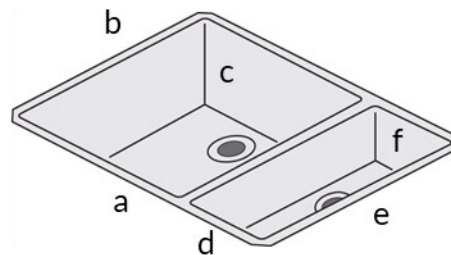

minerva[®] Sink Modules

1.5 Designer Bowl 10mm Steel

- 3050 x 650mm
- edges finished front and 2 short sides
- left or right bowl options
- Pre installed drainer grooves
- will fit into 650mm base cabinet

Each sink module includes:

- 1 x **minerva[®]** care and maintenance leaflet
- brushed steel bowl
- basket strainer
- fitting clips and silicone sealant

1.5 Designer Bowl

| | |
|--------|-------|
| a. 550 | d.180 |
| b. 400 | e.400 |
| c. 190 | f.125 |