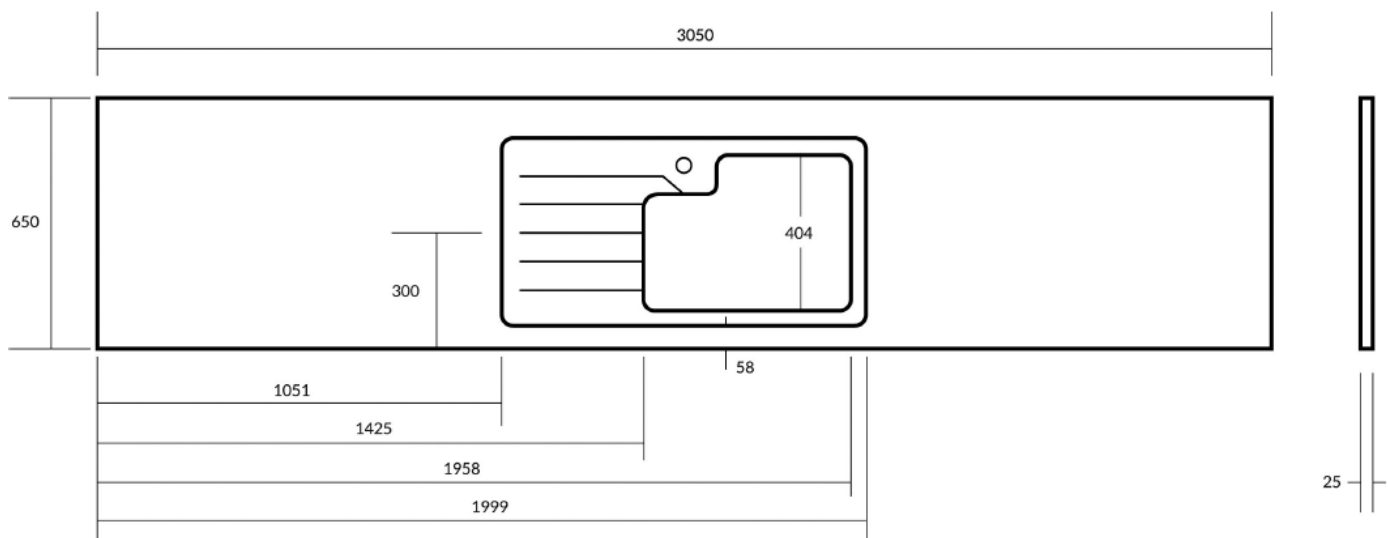

- 1 x minerva[®] care and maintenance leaflet
- brushed steel bowl (single and half)
- basket strainer x2
- fitting clips and silicone sealant

Sink dimensions

a=340mm
b=400mm
c=190mm
d=160mm
e=300mm
f=120mm

minerva[®] Sink Modules

1.5 Designer Bowl 25mm Steel

- 3050 x 650mm
- edges finished front and 2 short sides
- left or right bowl options
- pre drilled for tap hole
- will fit into 650mm base cabinet

Each sink module includes:

- 1 x minerva[®] care and maintenance leaflet
- brushed steel bowl
- basket strainer x2
- fitting clips and silicone sealant

Sink dimensions

a=340mm
b=400mm
c=190mm
d=160mm
e=300mm
f=120mm

KEY:

- This sink is suitable for use with a boiling water tap
- Do not install a boiling water tap with this sink
- Will fit into 500mm base cabinet
- Will fit into 600mm base cabinet
- Will fit into base cabinet openings over 650mm
- All bowls are SS304 (18/10) grade stainless steel