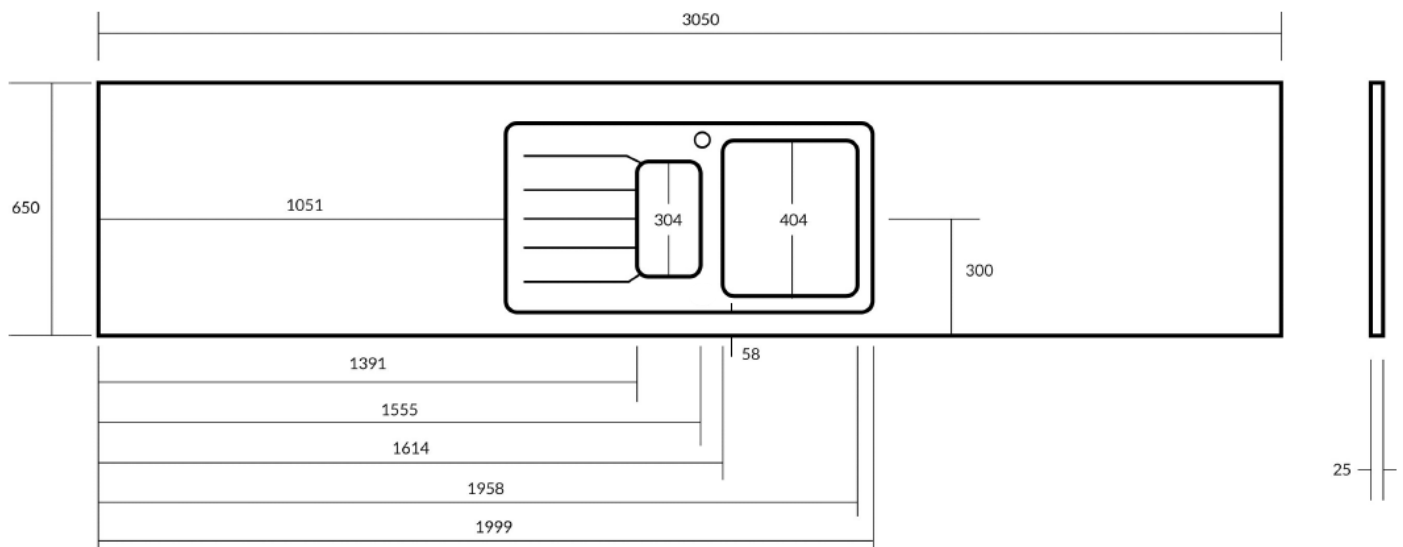

Each sink module includes:

- 1 x **minerva[®]** care and maintenance leaflet
- Factory fitted acrylic bowl
- basket strainer

Sink dimensions

a=480mm

b=400mm

c=200mm

KEY:

- | | | |
|--|----------------------------------|---|
| This sink is suitable for use with a boiling water tap | Will fit into 500mm base cabinet | Will fit into base cabinet openings over 650mm |
| Do not install a boiling water tap with this sink | Will fit into 600mm base cabinet | All bowls are SS304 (18/10) grade stainless steel |

minerva[®] Sink Modules

1.5 Duo Bowl White Acrylic

- 3050 x 650mm
- edges finished front and 2 short sides
- left or right bowl options
- pre drilled for tap hole
- will fit into base cabinet over 650mm

Each sink module includes:

- 1 x minerva[®] care and maintenance leaflet
- Factory fitted acrylic bowl
- basket strainer x2

Sink dimensions

a=340mm
b=400mm
c=190mm
d=160mm
e=300mm
f=120mm

- KEY:
- | | | |
|--|----------------------------------|---|
| This sink is suitable for use with a boiling water tap | Will fit into 500mm base cabinet | Will fit into base cabinet openings over 650mm |
| Do not install a boiling water tap with this sink | Will fit into 600mm base cabinet | All bowls are SS304 (18/10) grade stainless steel |

Each sink module includes:

- 1 x **minerva**[®] care and maintenance leaflet
- Factory fitted acrylic bowl
- basket strainer x2

Sink dimensions

- a=340mm
- b=400mm
- c=190mm
- d=160mm
- e=300mm
- f=120mm