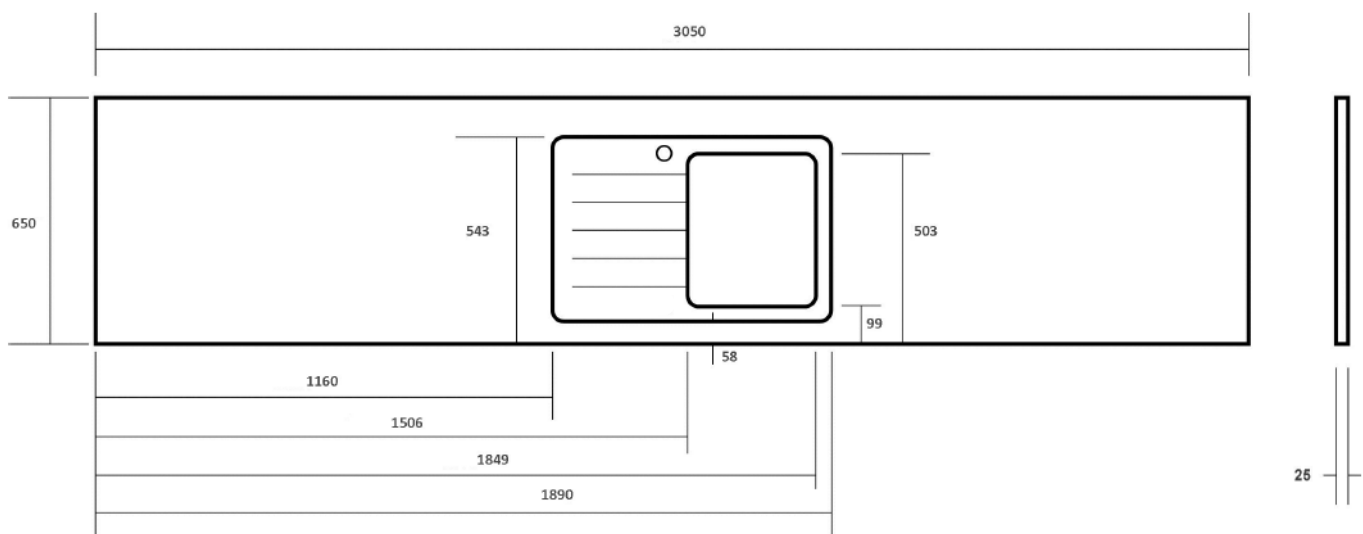

Each sink module includes:

- 1 x **minerva®** care and maintenance leaflet
- Factory fitted acrylic bowl
- basket strainer

Sink dimensions

a=340mm

b=400mm

c=190mm