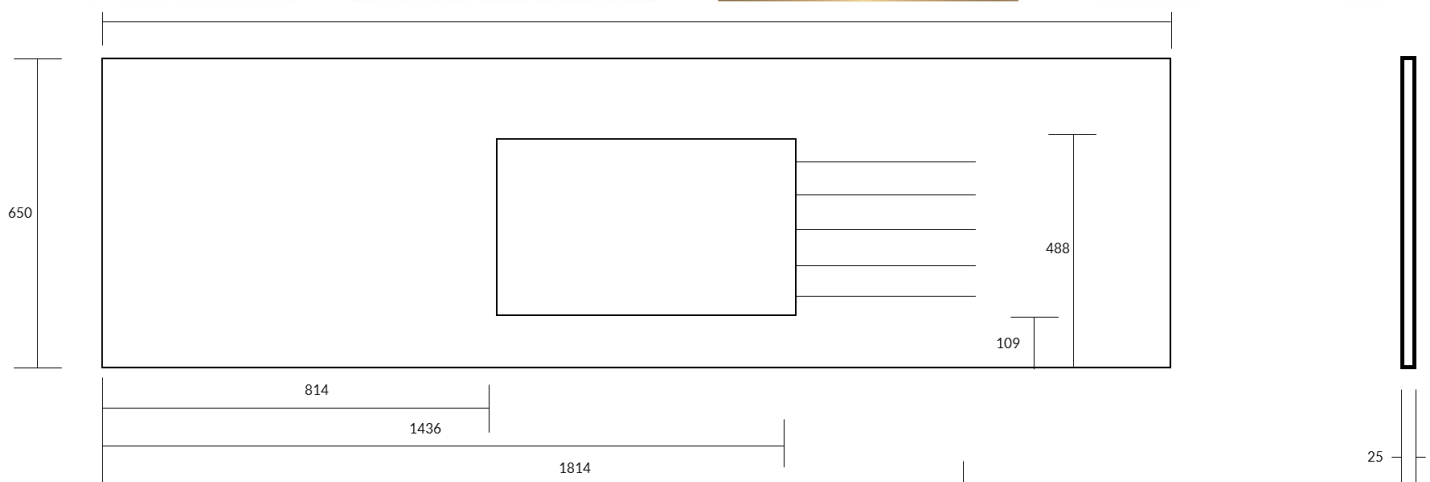

Steel

Copper

Gold/Brass

Gun Metal

minerva[®] Sink Modules

1.5 Duo Bowl Integrated

- 2250 x 650mm
- edges finished front and 2 short sides
- left or right bowl options
- Pre installed drainer grooves
- will fit into 600mm base cabinet

Each sink module includes:

- 1 x **minerva[®]** care and maintenance leaflet
- integrated bowl
- basket strainer
- fitting clips and silicone sealant

1.5 Duo Bowl

- | | |
|--------|-------|
| a. 550 | d.180 |
| b. 400 | e.400 |
| c. 190 | f.125 |