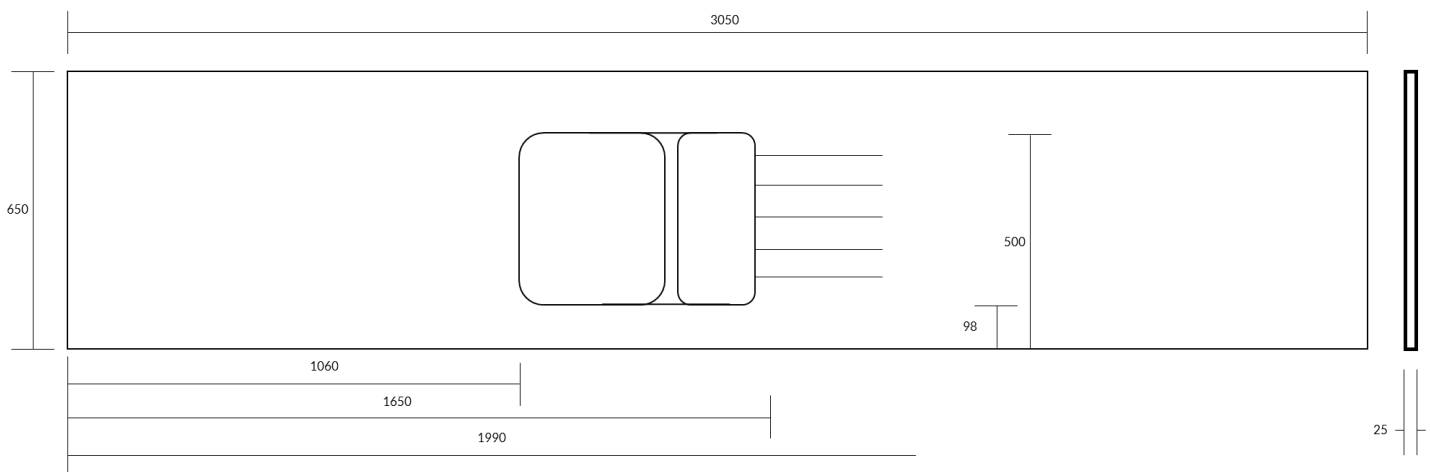

minerva[®] Sink Modules

1.5 Designer Bowl 10mm Steel

- 3050 x 650mm
- edges finished front and 2 short sides
- left or right bowl options
- Pre installed drainer grooves
- will fit into 650mm base cabinet

Each sink module includes:

- 1 x **minerva[®]** care and maintenance leaflet
- brushed steel bowl
- basket strainer
- fitting clips and silicone sealant

1.5 Designer Bowl

| | |
|--------|-------|
| a. 550 | d.180 |
| b. 400 | e.400 |
| c. 190 | f.125 |