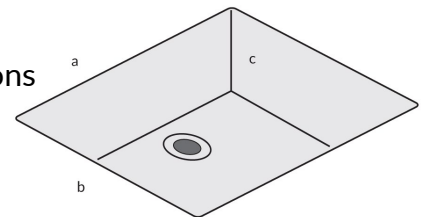

Available in the following sizes:

- 3050 x 600 x 12.5mm
- 1500 x 600 x 12.5mm
- 900 x 750 x 12.5mm

minerva[®] Grey Storm with splashback

minerva[®] Sink Modules

Single Bowl 25mm Steel

- 3050 x 650mm
- edges finished front and 2 short sides
- left or right bowl options
- pre drilled for tap hole
- will fit into 500mm base cabinet

Each sink module includes:

- 1 x **minerva[®]** care and maintenance leaflet
- brushed steel bowl
- basket strainer
- fitting clips and silicone sealant

Sink dimensions

a=340mm

b=400mm

c=190mm

KEY:

- | | | |
|--|--|---|
|  This sink is suitable for use with a boiling water tap |  Will fit into 500mm base cabinet |  Will fit into base cabinet openings over 650mm |
|  Do not install a boiling water tap with this sink |  Will fit into 600mm base cabinet |  All bowls are SS304 (18/10) grade stainless steel |

minerva[®] Sink Modules

Super Large Bowl 25mm Steel

- 3050 x 650mm
- edges finished front and 2 short sides
- left or right bowl options
- pre drilled for tap hole
- will fit into base cabinet over 650mm

Each sink module includes:

- 1 x minerva[®] care and maintenance leaflet
- brushed steel bowl
- basket strainer
- fitting clips and silicone sealant

Sink dimensions

a=480mm

b=400mm

c=200mm

KEY:

- | | | |
|--|----------------------------------|---|
| This sink is suitable for use with a boiling water tap | Will fit into 500mm base cabinet | Will fit into base cabinet openings over 650mm |
| Do not install a boiling water tap with this sink | Will fit into 600mm base cabinet | All bowls are SS304 (18/10) grade stainless steel |