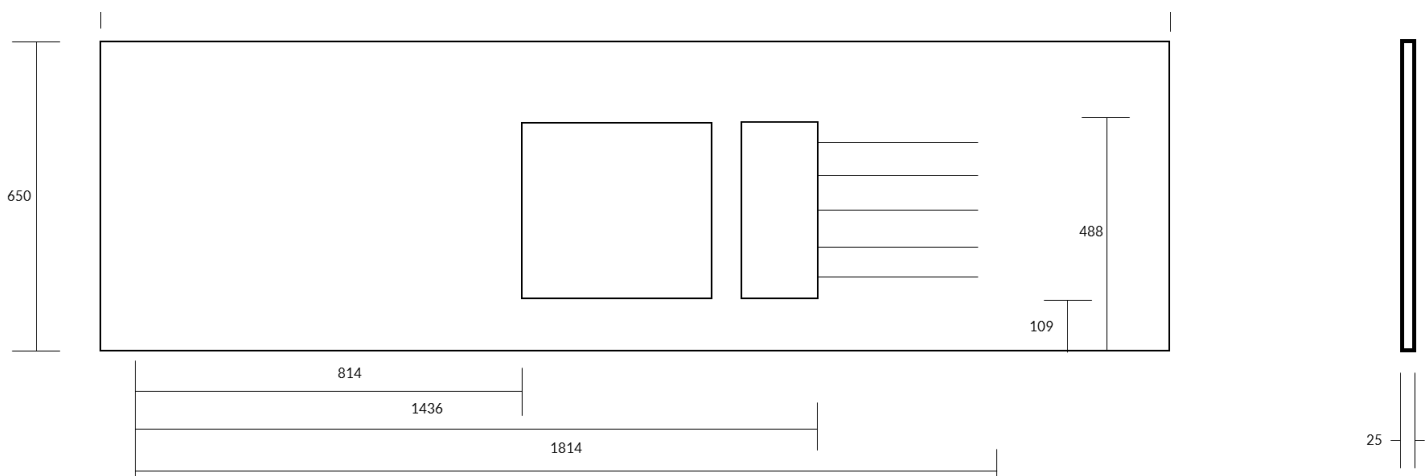

minerva® Sink Modules

1.5 Duo Bowl Integrated

- 2250 x 650mm
- edges finished front and 2 short sides
- left or right bowl options
- Pre installed drainer grooves
- will fit into 600mm base cabinet

Each sink module includes:

- 1 x **minerva®** care and maintenance leaflet
- integrated bowl
- basket strainer
- fitting clips and silicone sealant

a. 550	d.180
b. 400	e.400
c. 190	f.125

Available colours:

Gun Metal