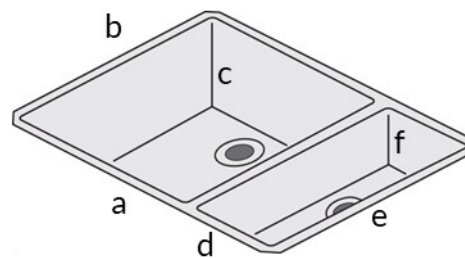

minerva[®] Sink Modules

1.5 Designer Bowl Granite

- 3050 x 650mm
- edges finished front and 2 short sides
- left bowl option only
- Pre installed drainer grooves
- will fit into 650mm base cabinet

Each sink module includes:

- 1 x **minerva[®]** care and maintenance leaflet
- granite bowl
- basket strainer
- fitting clips and silicone sealant

1.5 Designer Bowl

| | |
|--------|-------|
| a. 335 | d.155 |
| b. 400 | e.400 |
| c. 200 | f.140 |