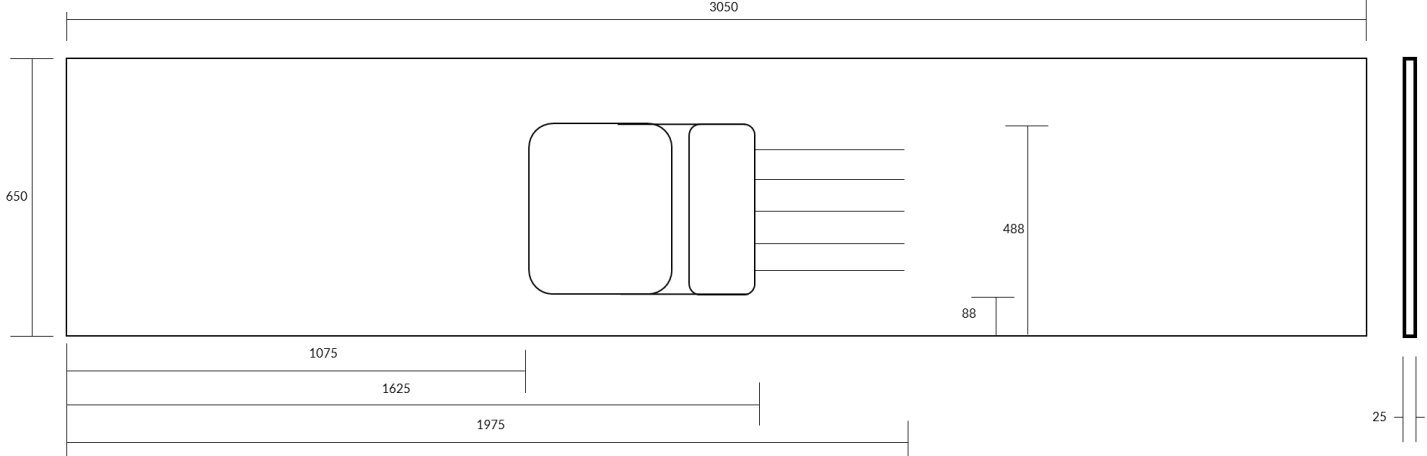

1.5 Designer Bowl

a. 335	d.155
b. 400	e.400
c. 200	f.140

Available colours:

1.5 Designer is only available in LH bowl as shown

Black

Graphite

White

Gun Metal

3050