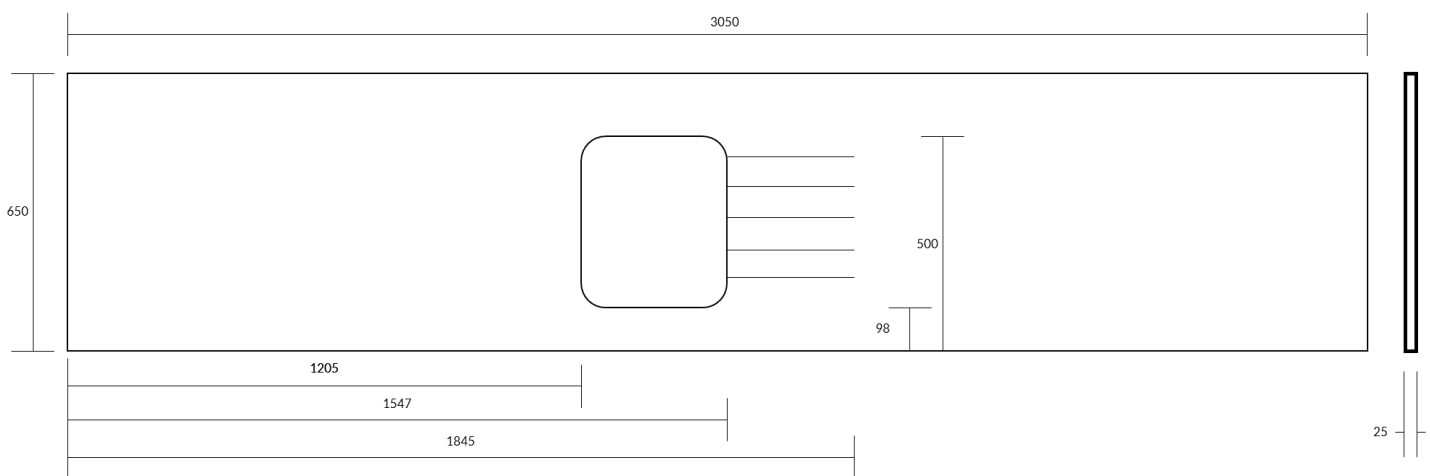

KEY:	This sink is suitable for use with a boiling water tap	Will fit into 500mm base cabinet	Will fit into base cabinet openings over 650mm
	Do not install a boiling water tap with this sink	Will fit into 600mm base cabinet	All bowls are SS304 (18/10) grade stainless steel