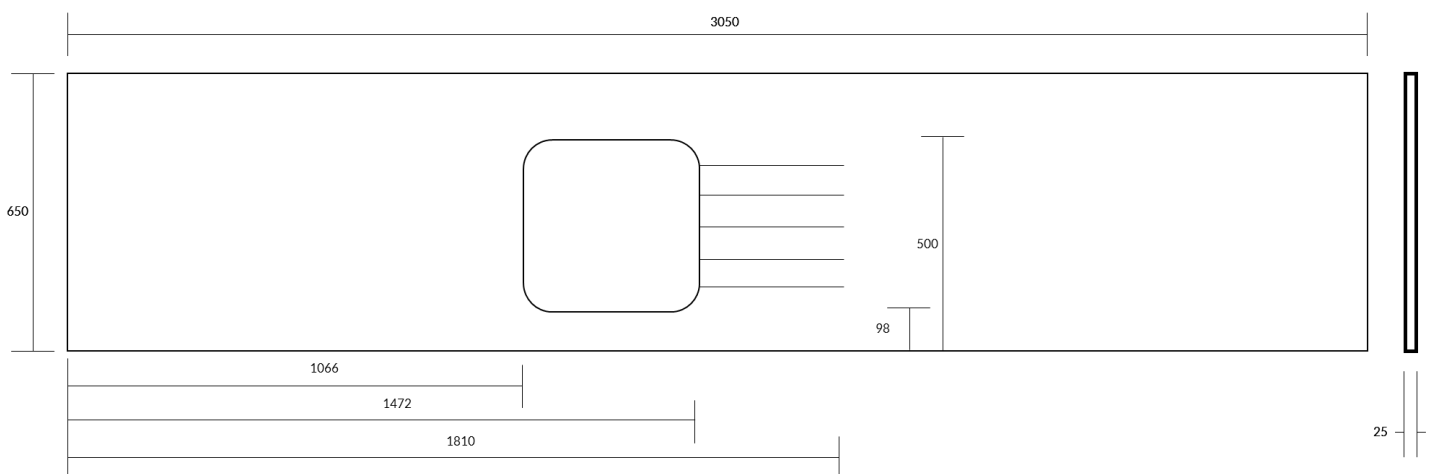

1. **KEY:**
2. This sink is suitable for use with a boiling water tap
   - Do not install a boiling water tap with this sink
   - **500** Will fit into 500mm base cabinet
   - **600** Will fit into 600mm base cabinet
   - **650+** Will fit into base cabinet openings over 650mm
   - **SS** All bowls are SS304 (18/10) grade stainless steel