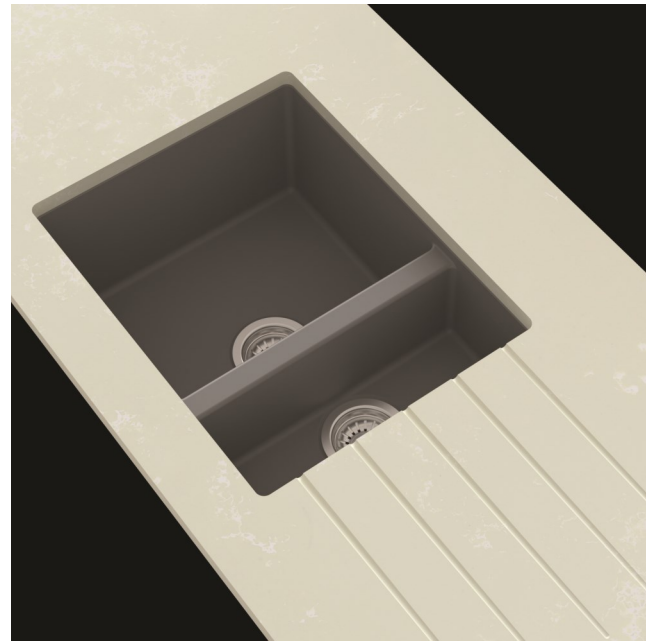

minerva[®] Sink Modules

Super Large Bowl Granite

- 3050 x 650mm
- edges finished front and 2 short sides
- left or right bowl options
- Pre installed drainer grooves
- will fit into 650mm base cabinet

Each sink module includes:

- 1 x **minerva[®]** care and maintenance leaflet
- granite bowl
- basket strainer
- fitting clips and silicone sealant

Super Large Bowl

- a. 500
- b. 400
- c. 200

Available colours:

Black

Graphite

White

Gun Metal

minerva[®] Sink Modules

1.5 Designer Bowl Granite

- 3050 x 650mm
- edges finished front and 2 short sides
- left bowl option only
- Pre installed drainer grooves
- will fit into 650mm base cabinet

Each sink module includes: