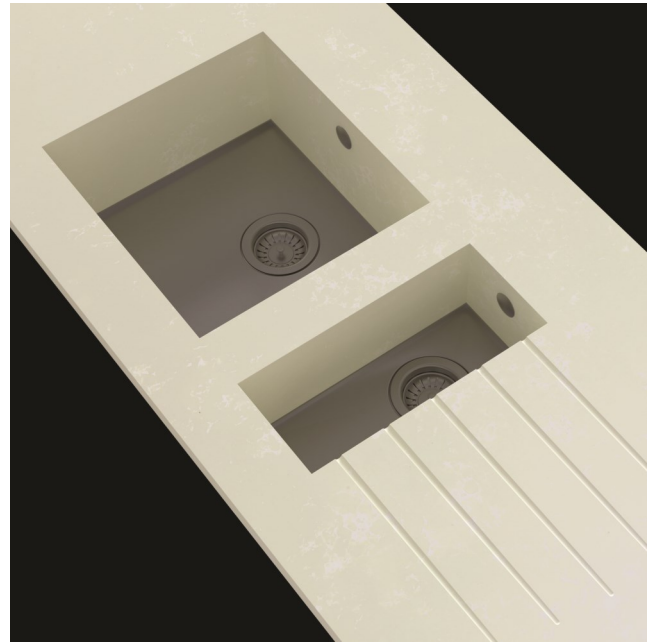

minerva[®] Sink Modules

Ultra Large Bowl Integrated

- 2250 x 650mm
- edges finished front and 2 short sides
- left or right bowl options
- Pre installed drainer grooves
- will fit into 600mm base cabinet

Each sink module includes:

- 1 x **minerva[®]** care and maintenance leaflet
- integrated bowl
- basket strainer
- fitting clips and silicone sealant

Ultra Large Bowl

- a. 550
- b. 400
- c. 190

Available colours:

Steel

Copper

Gold/Brass

Gun Metal

minerva[®] Sink Modules

1.5 Duo Bowl Integrated

- 2250 x 650mm
- edges finished front and 2 short sides
- left or right bowl options
- Pre installed drainer grooves
- will fit into 600mm base cabinet

Each sink module includes:

- 1 x **minerva[®]** care and maintenance leaflet
- integrated bowl
- basket strainer
- fitting clips and silicone sealant

1.5 Duo Bowl

- | | |
|--------|-------|
| a. 550 | d.180 |
| b. 400 | e.400 |
| c. 190 | f.125 |