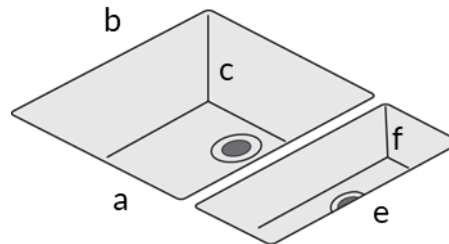

Each sink module includes:

- 1 x **minerva[®]** care and maintenance leaflet
- brushed steel bowl
- basket strainer
- fitting clips and silicone sealant

Ultra Large Bowl

- a. 550
- b. 400
- c. 190

| | | | |
|-------------|--|----------------------------------|---|
| KEY: | This sink is suitable for use with a boiling water tap | Will fit into 500mm base cabinet | Will fit into base cabinet openings over 650mm |
| | Do not install a boiling water tap with this sink | Will fit into 600mm base cabinet | All bowls are SS304 (18/10) grade stainless steel |

minerva[®] Sink Modules

1.5 Duo Bowl 10mm Steel

- 3050 x 650mm
- edges finished front and 2 short sides
- left or right bowl options
- Pre installed drainer grooves
- will fit into 650mm base cabinet

Each sink module includes:

- 1 x **minerva[®]** care and maintenance leaflet
- brushed steel bowl
- basket strainer
- fitting clips and silicone sealant

1.5 Duo Bowl

- | | |
|--------|-------|
| a. 550 | d.180 |
| b. 400 | e.400 |
| c. 190 | f.125 |