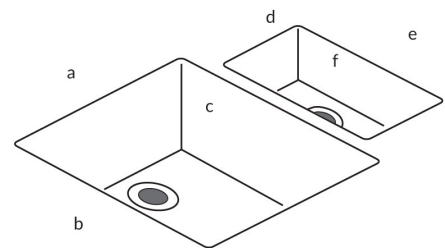

Each sink module includes:

- 1 x **minerva[®]** care and maintenance leaflet
- Factory fitted acrylic bowl
- basket strainer

Sink dimensions

a=480mm

b=400mm

c=200mm

KEY:

- | | | |
|--|----------------------------------|---|
| This sink is suitable for use with a boiling water tap | Will fit into 500mm base cabinet | Will fit into base cabinet openings over 650mm |
| Do not install a boiling water tap with this sink | Will fit into 600mm base cabinet | All bowls are SS304 (18/10) grade stainless steel |

minerva[®] Sink Modules

1.5 Duo Bowl White Acrylic

- 3050 x 650mm
- edges finished front and 2 short sides
- left or right bowl options
- pre drilled for tap hole
- will fit into base cabinet over 650mm

Each sink module includes:

- 1 x minerva[®] care and maintenance leaflet
- Factory fitted acrylic bowl
- basket strainer x2

Sink dimensions

a=340mm
b=400mm
c=190mm
d=160mm
e=300mm
f=120mm

- KEY:
- | | | |
|--|----------------------------------|---|
| This sink is suitable for use with a boiling water tap | Will fit into 500mm base cabinet | Will fit into base cabinet openings over 650mm |
| Do not install a boiling water tap with this sink | Will fit into 600mm base cabinet | All bowls are SS304 (18/10) grade stainless steel |