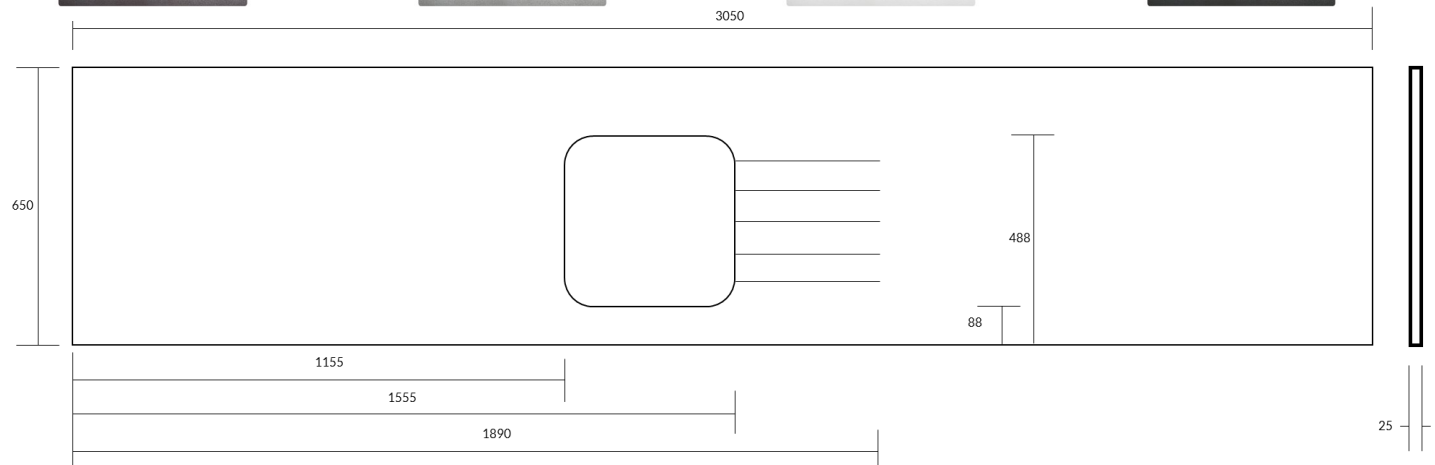

minerva[®] Sink Modules

Super Large Bowl Granite

- 3050 x 650mm
- edges finished front and 2 short sides
- left or right bowl options
- Pre installed drainer grooves
- will fit into 650mm base cabinet

Each sink module includes: