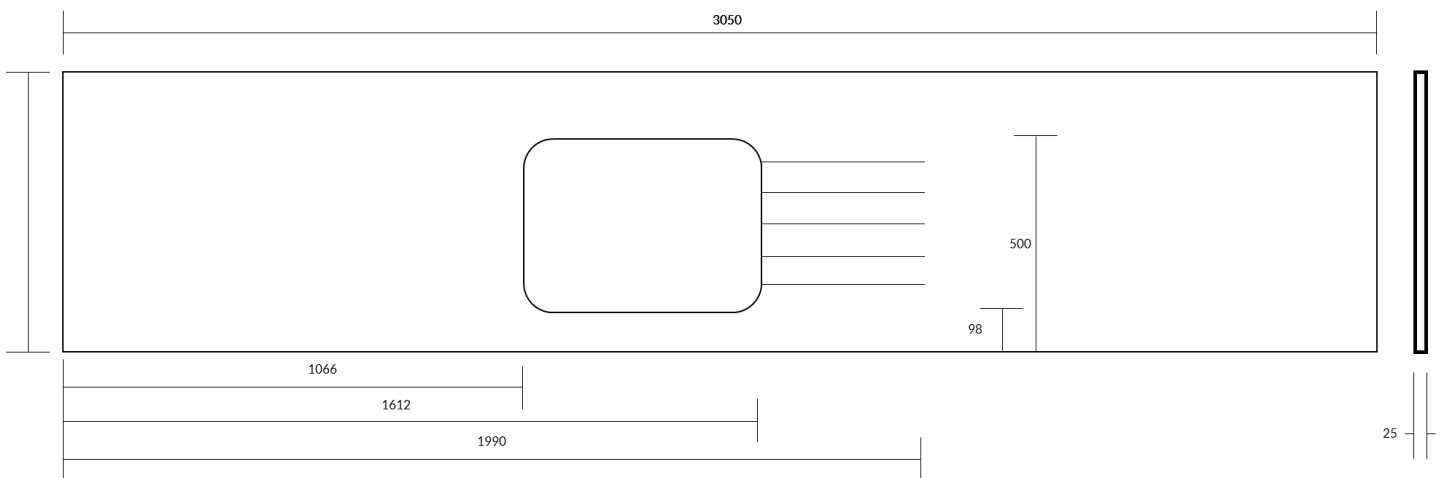

KEY:	This sink is suitable for use with a boiling water tap	Will fit into 500mm base cabinet	Will fit into base cabinet openings over 650mm
	Do not install a boiling water tap with this sink	Will fit into 600mm base cabinet	All bowls are SS304 (18/10) grade stainless steel