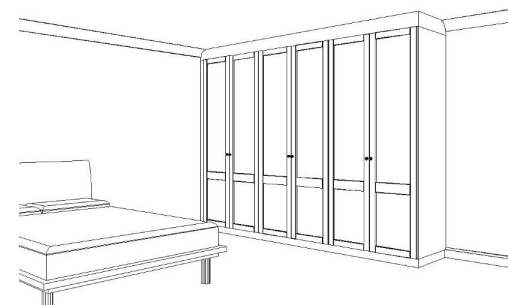

Media Unit

Study

T 020 8941 8181

E sales@lawrencewalsh.co.uk

W www.lawrencewalsh.co.uk

2 Door Wardrobe

(Approximate size—H:2260mm x W:1000mm)

Interiors:

a. Two hanging rails with one shelf

b. Tall hanging rail with two drawer unit

Amore Trecento Gola	Strafford	Novamobili Gola
£3,630	£4,925	£5,425

Prices for range and specification shown above

6 Door Wardrobe

(Approximate size—H:2260mm x W:3000mm)

Interiors:

a. Two hanging rails with one shelf

b. Tall hanging rail

c. Three drawer unit with tall hanging rail

Amore Trecento Gola	Strafford	Novamobili Gola
£5,095	£6,705	£7,140