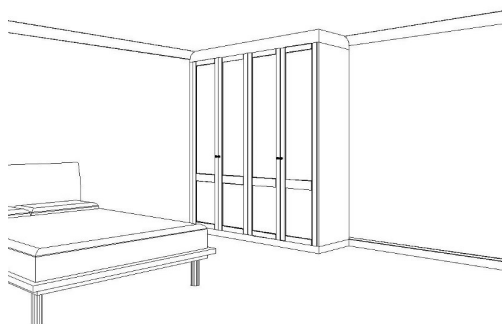

Media Unit

Study

T 020 8941 8181

E sales@lawrencewalsh.co.uk

W www.lawrencewalsh.co.uk

2 Door Wardrobe

(Approximate size—H:2260mm x W:1000mm)

Interiors:

Two hanging rails with one shelf

Amore Trecento Gola	Strafford	Novamobili Gola
£1,780	£2,410	£2,895

Prices for range and specification shown above

4 Door Wardrobe

(Approximate size—H:2260mm x W:2000mm)

Interiors:

a. Two hanging rails with one shelf

b. Tall hanging rail with two drawer unit

Amore Trecento Gola	Strafford	Novamobili Gola
£3,630	£4,925	£5,425

Prices for range and specification shown above

6 Door Wardrobe