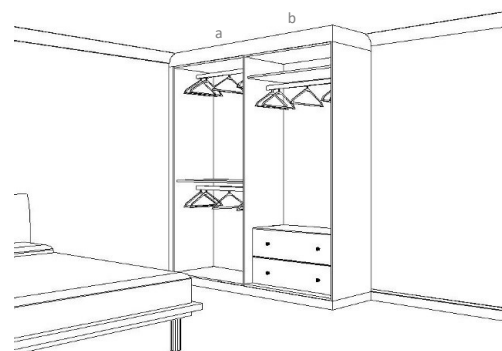

Media Unit

Study

T 020 8941 8181

E sales@lawrencewalsh.co.uk

W www.lawrencewalsh.co.uk

2 Door Wardrobe

(Approximate size—H:2260mm x W:1000mm)

Interiors:

Two hanging rails with one shelf

Amore Trecento Gola	Strafford	Novamobili Gola
£1,780	£2,410	£2,895

Prices for range and specification shown above

4 Door Wardrobe

(Approximate size—H:2260mm x W:2000mm)

Interiors: