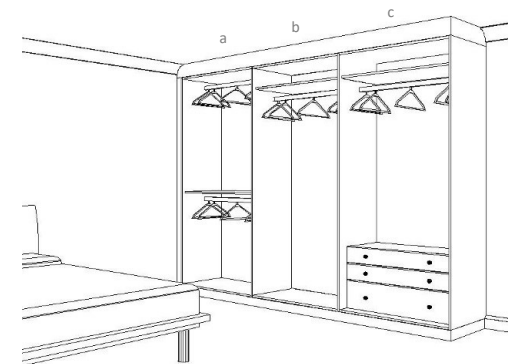

Media Unit

Study

T 020 8941 8181

E sales@lawrencewalsh.co.uk

W www.lawrencewalsh.co.uk

2 Door Wardrobe

(Approximate size—H:2260mm x W:1000mm)

Interiors:

a. Two hanging rails with one shelf

b. Tall hanging rail with two drawer unit

Amore Trecento Gola	Strafford	Novamobili Gola
£3,630	£4,925	£5,425

Prices for range and specification shown above

6 Door Wardrobe

(Approximate size—H:2260mm x W:3000mm)

Interiors:

a. Two hanging rails with one shelf

b. Tall hanging rail

c. Three drawer unit with tall hanging rail

Amore Trecento Gola	Strafford	Novamobili Gola
£5,095	£6,705	£7,140