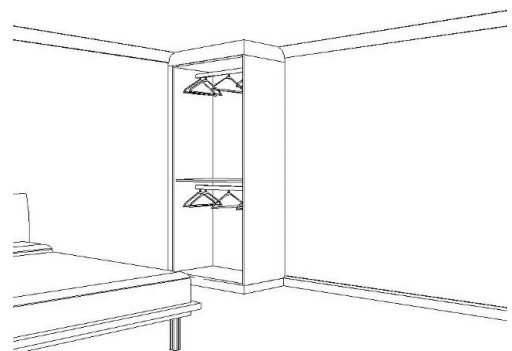

Media Unit

Study

T 020 8941 8181

E sales@lawrencewalsh.co.uk

W www.lawrencewalsh.co.uk

2 Door Wardrobe

(Approximate size—H:2260mm x W:1000mm)

Interiors:

Two hanging rails with one shelf

Amore Trecento Gola	Strafford	Novamobili Gola
£1,780	£2,410	£2,895

Prices for range and specification shown above

4 Door Wardrobe

(Approximate size—H:2260mm x W:2000mm)

Interiors: