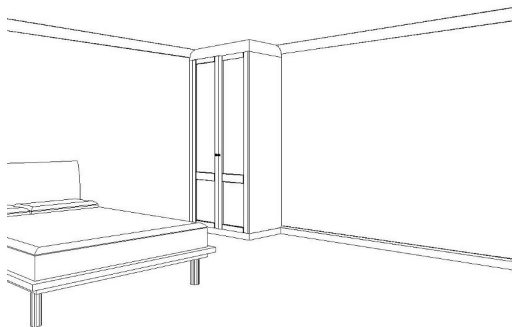

Media Unit

Study

T 020 8941 8181

E sales@lawrencewalsh.co.uk

W www.lawrencewalsh.co.uk

2 Door Wardrobe

(Approximate size—H:2260mm x W:1000mm)

Interiors:

Two hanging rails with one shelf

Amore Trecento Gola	Strafford	Novamobili Gola
£1,780	£2,410	£2,895

Prices for range and specification shown above

4 Door Wardrobe

(Approximate size—H:2260mm x W:2000mm)

Interiors: