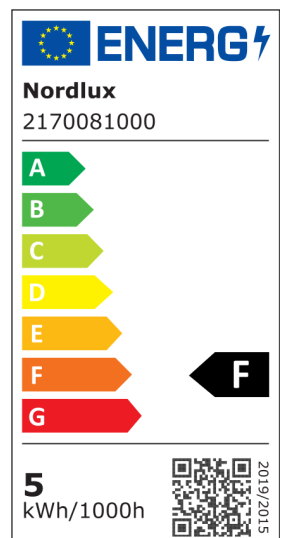

Smart Colour GU10 spot that you can easily set to just the right ambience - from cool to warm white or choose between more than 16 million colours to create a cosy atmosphere. Reduce or increase the brightness with your smartphone or tablet, or add a Smart Remote Control to control your lights without your smartphone.