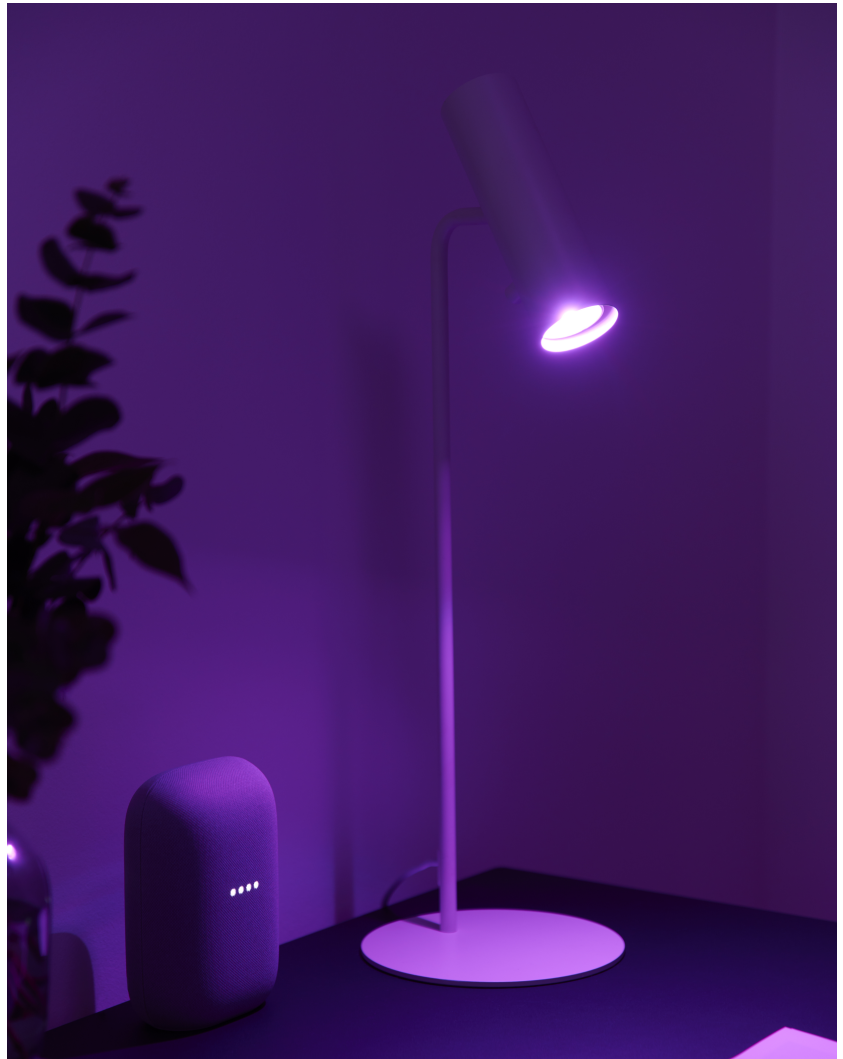

SMART GU10 | PAR16 COLOUR | 2200-6500 KELVIN **nordlux**[®]

| 380 LUMEN | LIGHT BULB | WHITE

2170081000

Voltage (V): 220-240 Volt
Socket type: GU10

Primary material: Plastic
Colour: White

Height (cm): 5.5

EAN: 5704924006388
TUN: 2144219
Item Number: 2170081000
Pcs Per Master Carton: 6
Sales Box Height (cm): 6.7
Sales Box Width(cm): 5.1

Sales Box Depth (cm): 5.1
Sales Box Volume m³ : 0.0002
Product net weight (kg): 0.033

Brightness of light (Lumen): 380
Colour temperature (Kelvin):
2200-6500
Ra-value : 80
Lifetime (hours): 15000
Beam angle (°) : 100
Candela (cd) (for directional
lamp only): 0
Energy class: F
Actual watt (W): 4.7

- More than 16 million colours • Cool to warm white light
- Personalised and pre-set moods

Smart Colour GU10 spot that you can easily set to just the right ambience - from cool to warm white or choose between more than 16 million colours to create a cosy atmosphere. Reduce or increase the brightness with your smartphone or tablet, or add a Smart Remote Control to control your lights without your smartphone.