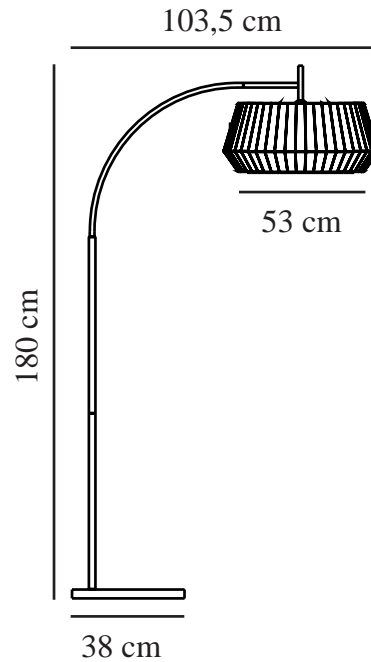

# DICTE | FLOOR LAMP | BEIGE

2112414009

nordlux®

Voltage (V): 230 Volt  
IP degree: IP20  
Maximum bulb wattage (W): 60W  
Class (Class 1, Class 2, Class 3):  
Class 2 (Double isolated)  
Socket type: E27  
Switch placement: On the cable

Primary material: Textile  
Secondary material: Metal  
Colour of the cable: Black  
Length of the cable (cm): 150  
Surface material of the cable:  
Plastic  
Is the cable replaceable: False  
Colour: Beige

Height (cm): 180  
Width (cm): 53  
Tube Diameter (cm): 2.2  
Shade Diameter (cm): 53  
Outdoor base dimension (cm): 38  
Length (cm): 103.5

EAN: 5704924005602  
TUN: 2148752  
Item Number: 2112414009  
Pcs Per Master Carton: 1

Sales Box Height (cm): 33  
Sales Box Width(cm): 68  
Sales Box Depth (cm): 54  
Sales Box Volume m<sup>3</sup> : 0.1212  
Product net weight (kg): 12.017

• Soft and natural design • Handtied pleated cotton shade