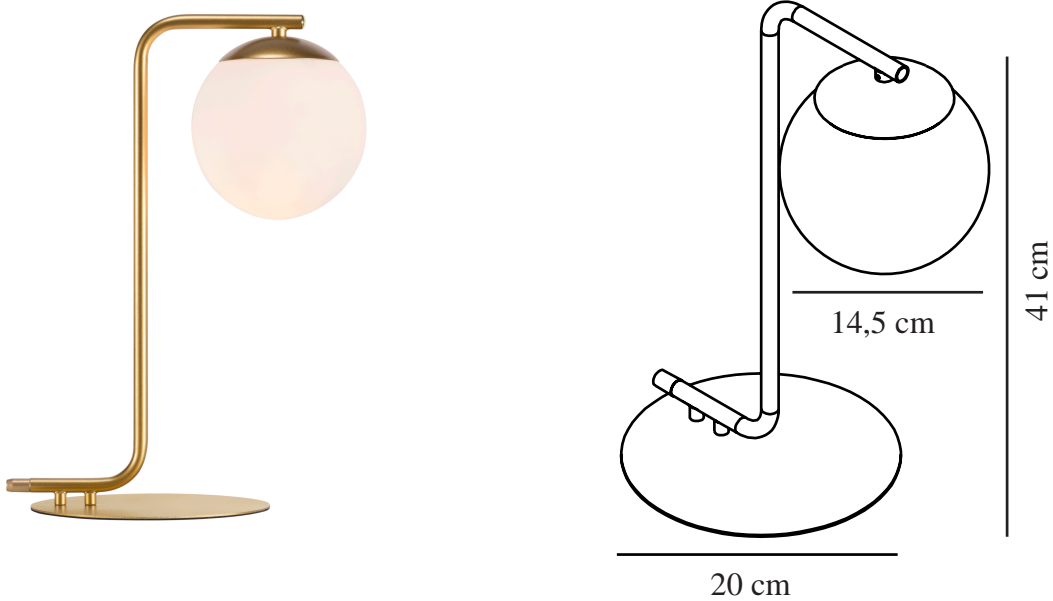

# GRANT | TABLE LAMP | BRASS

46635025

nordlux®

Voltage (V): 230 Volt  
IP degree: IP20  
Maximum bulb wattage (W): 40W  
Class (Class 1, Class 2, Class 3):  
Class 2 (Double isolated)  
Socket type: E14  
Dimmerable: Yes with compatible  
bulb  
Switch placement: On the cable

Colour: Brass  
Height (cm): 41  
Shade Diameter (cm): 14.5  
Outdoor base dimension (cm): 20  
EAN: 5701581407985  
TUN: 1975332  
Item Number: 46635025

Pcs Per Master Carton: 3  
Sales Box Height (cm): 42  
Sales Box Width(cm): 21  
Sales Box Depth (cm): 31  
Sales Box Volume m<sup>3</sup> : 0.0273  
Product net weight (kg): 1.06

Primary material: Glass  
Secondary material: Metal  
Colour of the glass: Opal white  
Colour of the cable: White  
Length of the cable (cm): 180  
Surface material of the cable:  
Plastic  
Is the cable replaceable: False

- Glamorous modern style • Matte white opal mouth blown glass
- Provides a soft, diffused light

Grant balances simplicity and elegance in the best way imaginable. The extremely beautiful luminous glass dome is enclosed within its frame, creating a complete and decorative whole. At the same time, Grant contributes to one of today's design trends with the use of brass and opal-white glass.