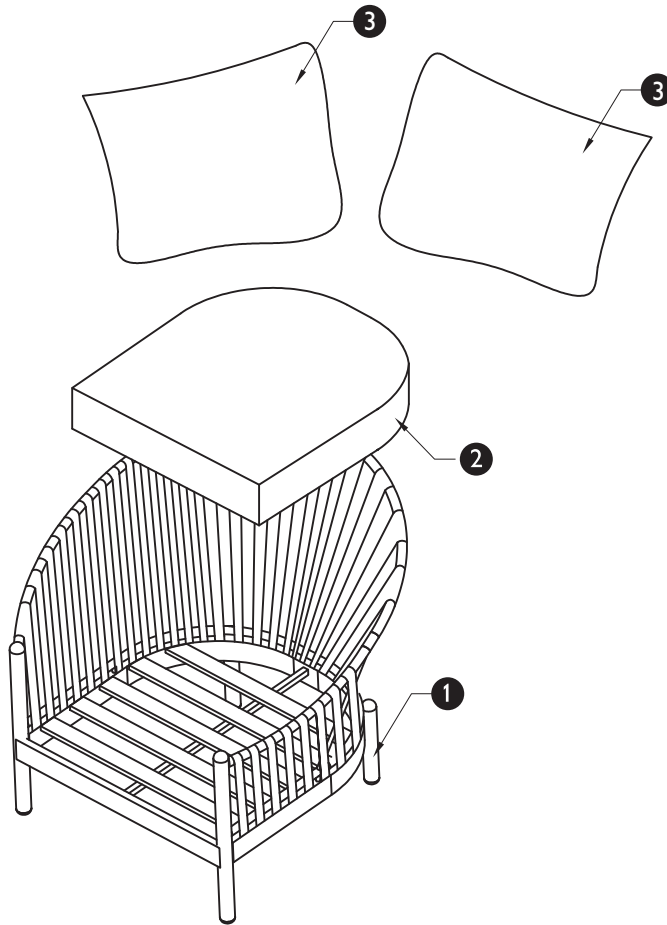

Your Chunky Weave Lounge Chair Pair

Ref	Description	Dimensions	Qty
1	Armchair	780 x 902 x 830mm	2
2	Seat Cushion	630 x 600 x 140mm	2
3	Back Cushion	500 x 500mm	4

Internal dimensions

Stock number: 820 88904