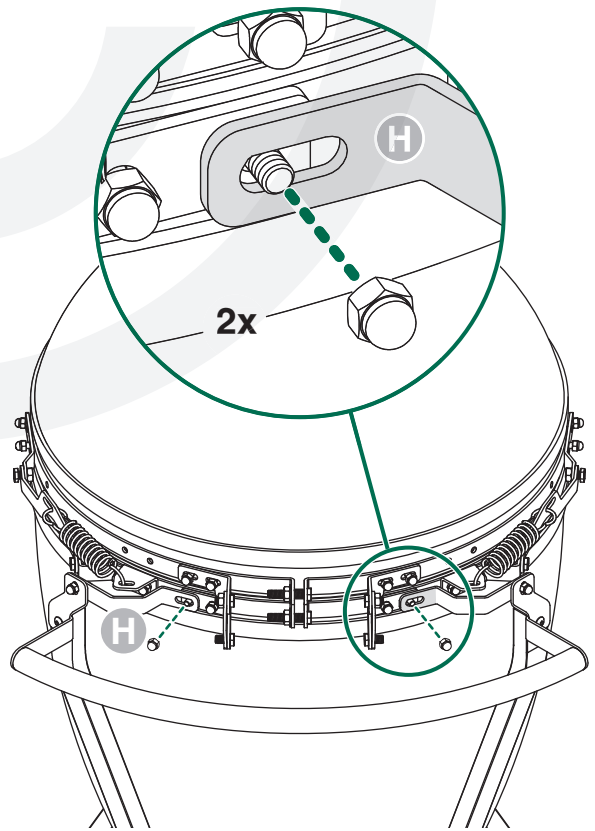

© COPYRIGHT BIG GREEN EGG INC.