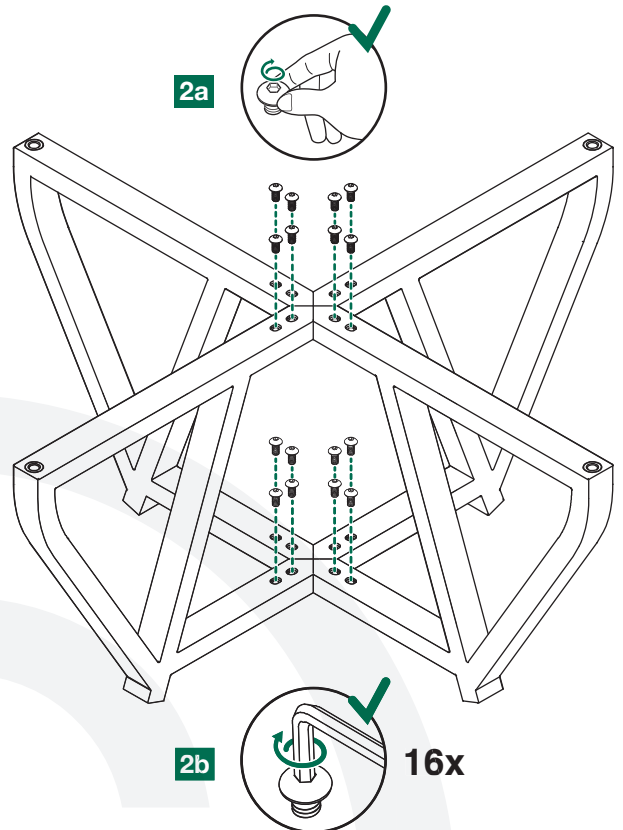

© COPYRIGHT BIG GREEN EGG INC.

2

© COPYRIGHT BIG GREEN EGG INC.

3