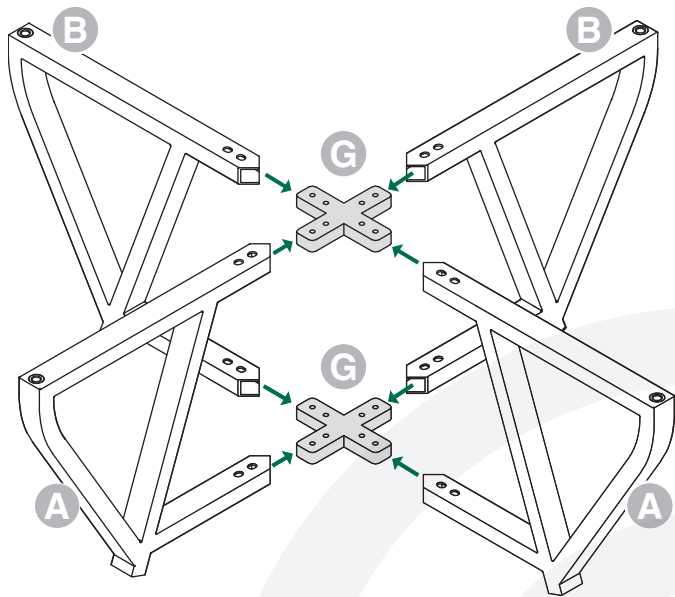

1

© COPYRIGHT BIG GREEN EGG INC.

2

© COPYRIGHT BIG GREEN EGG INC.

3

© COPYRIGHT BIG GREEN EGG INC.

4

© COPYRIGHT BIG GREEN EGG INC.