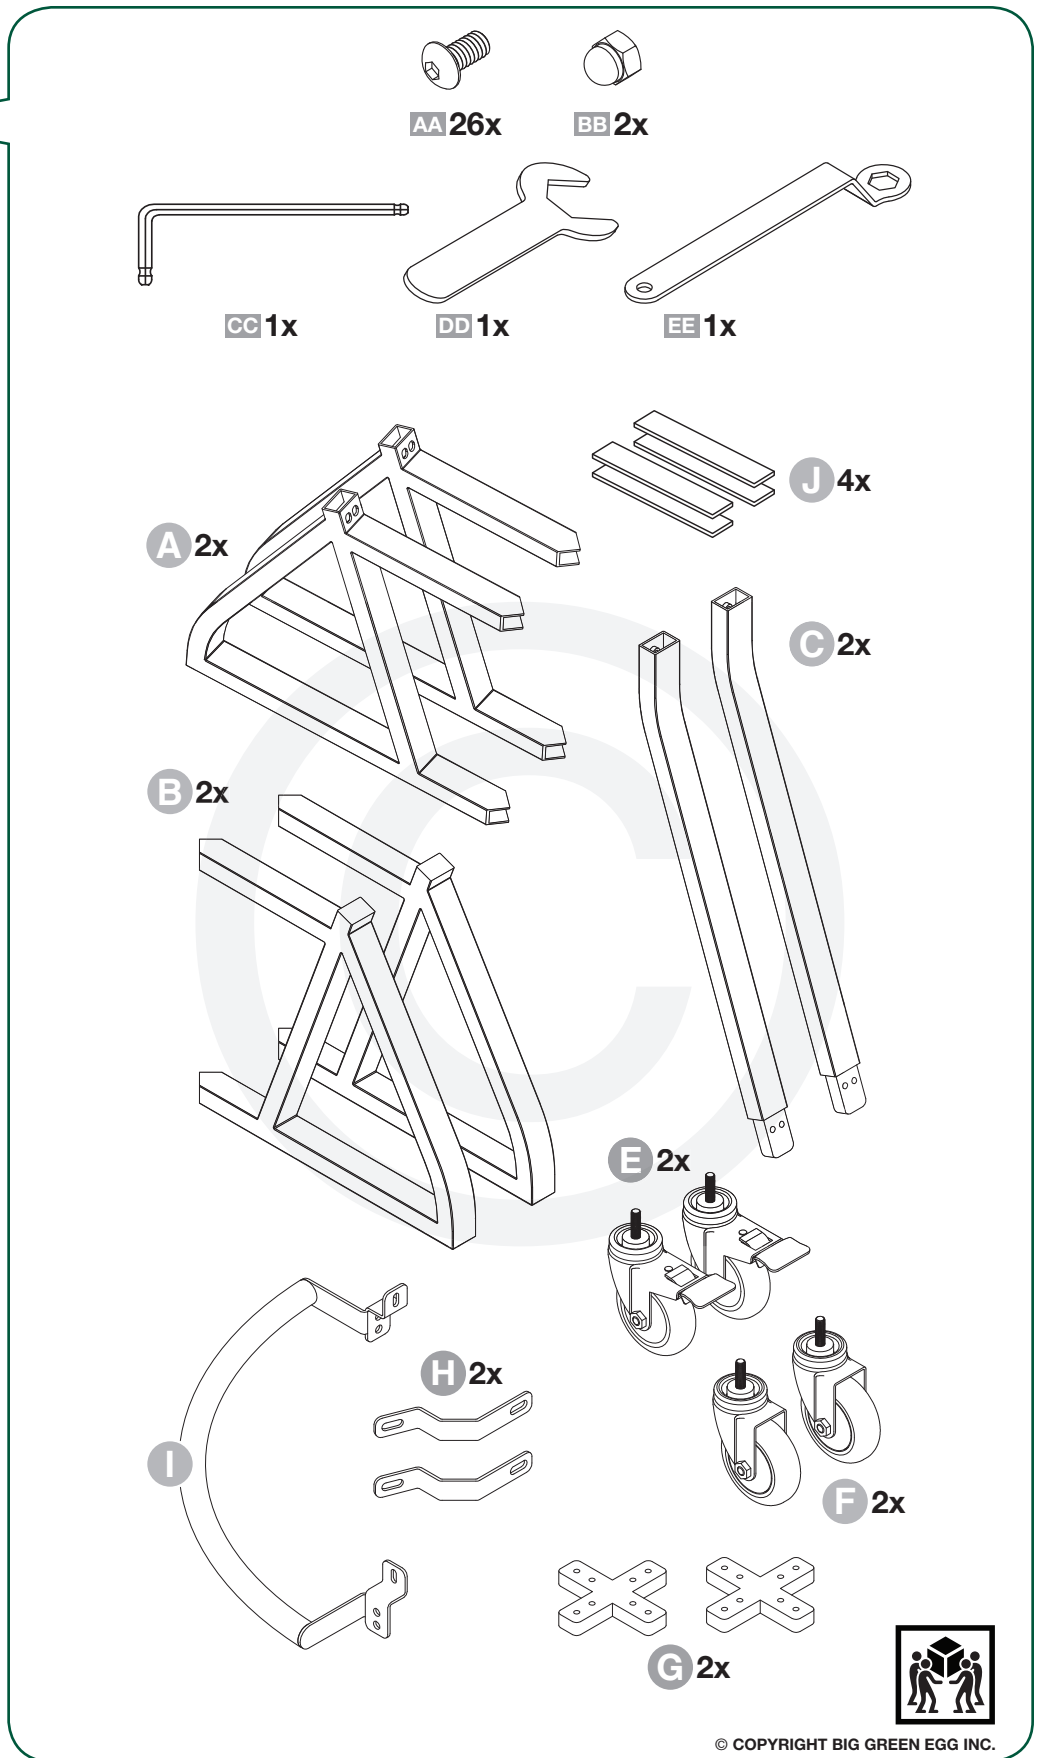

7/16"
(11mm)

[www.biggreenegg.com/
assembly-videos](http://www.biggreenegg.com/assembly-videos)

www.biggreenegg.com

www.biggreenegg.ca

www.biggreenegg.eu

www.biggreenegg.co.uk

www.biggreenegg.com.au

www.biggreenegg.co.nz

www.biggreeneggisrael.com

www.biggreenegg.com.mx

www.biggreenegg.co.za

CAUTION: SEE SAFETY NOTICE
www.biggreenegg.com/safetytips

© COPYRIGHT BIG GREEN EGG INC.

© Big Green Egg, Inc. All Rights Reserved Worldwide. No part of this document may be reproduced or transmitted in any form or by any means, digital, electronic, mechanical, photocopying, recording, or otherwise, without the prior written permission of Big Green Egg, Inc (BGE). All images and materials are protected by © copyright and all rights are reserved in any medium and any form of reproduction worldwide. Any use of these materials, including reproduction, modification, distribution or republication, without the prior written consent of Big Green Egg, is strictly prohibited. Big Green Egg®, including the Big Green Egg logo, are trademarks and/or registered trademarks of BGE in the USA and other countries throughout the world. All Rights are Reserved Worldwide. Warning: The unauthorized reproduction or distribution of this copyrighted work is illegal. Criminal copyright infringement, including infringement without monetary gain, is investigated by the FBI and is punishable by up to five years in federal prison and a fine of $250,000.