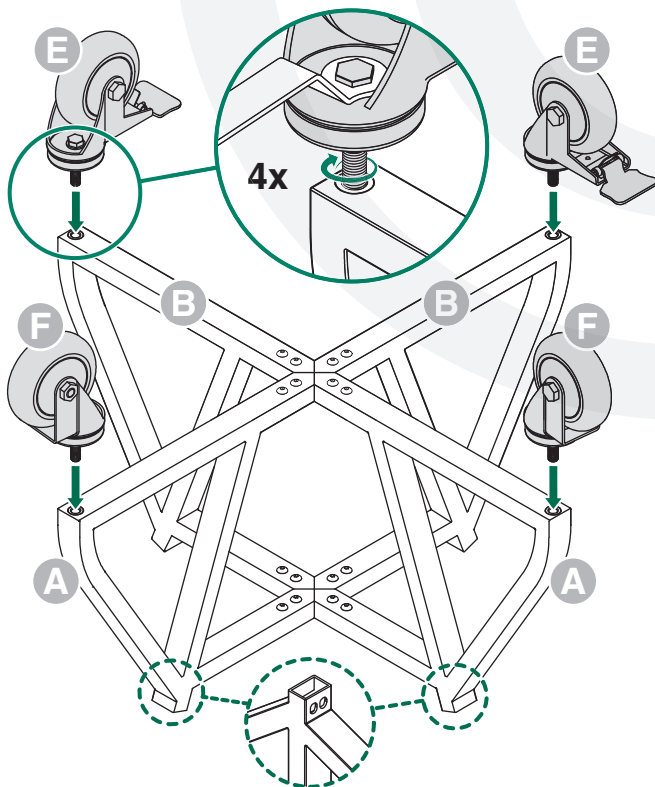

© COPYRIGHT BIG GREEN EGG INC.

4