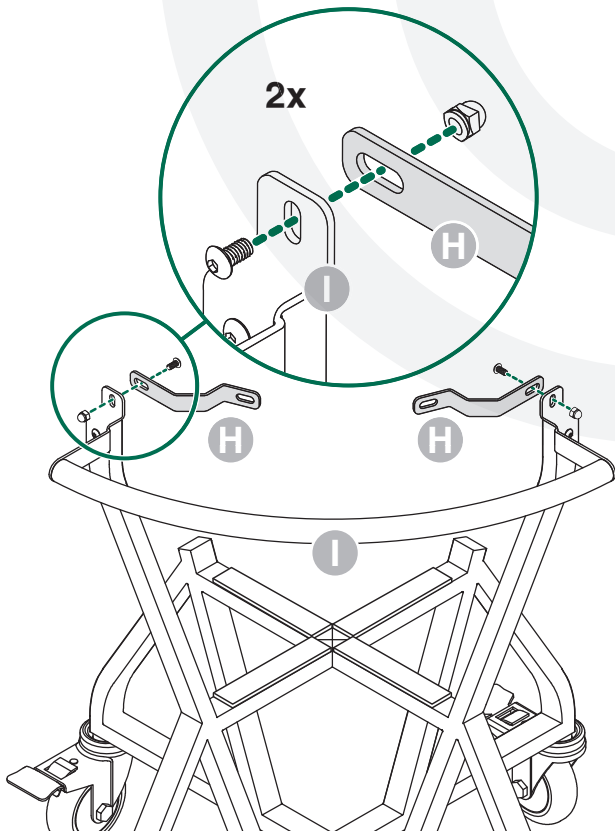

© COPYRIGHT BIG GREEN EGG INC.

8