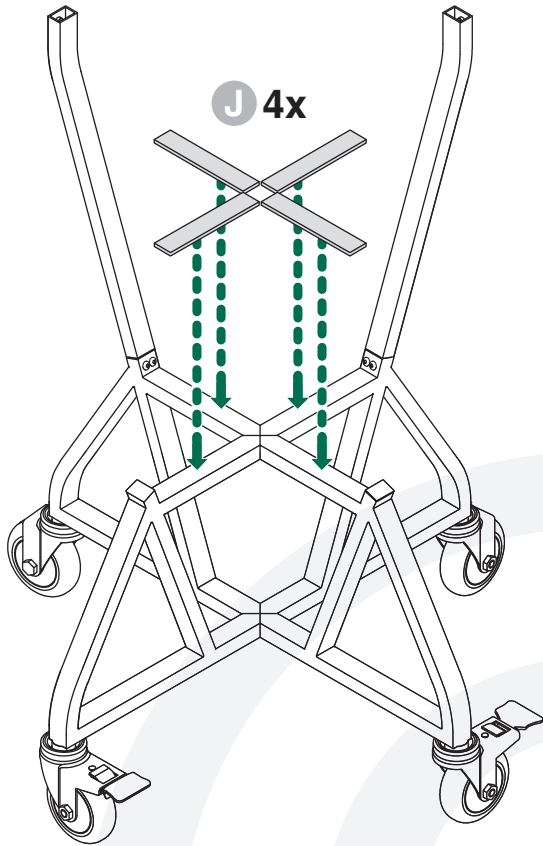

5

© COPYRIGHT BIG GREEN EGG INC.

6