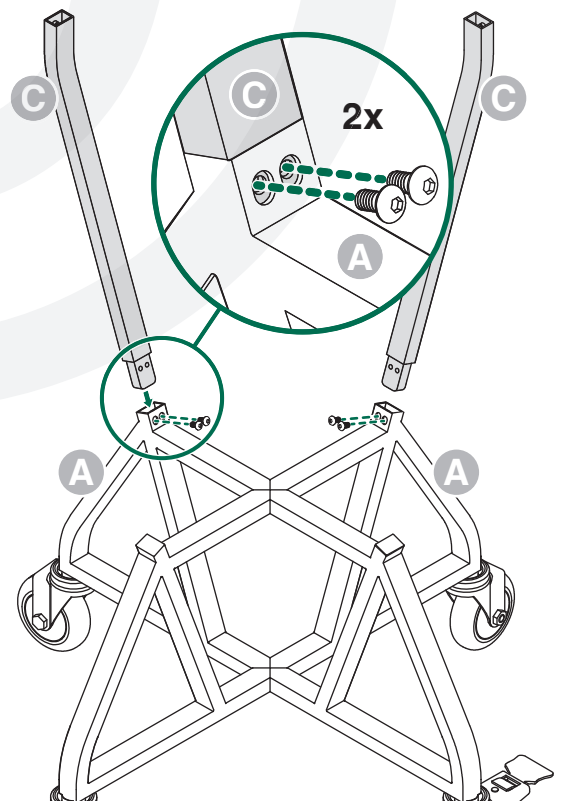

© COPYRIGHT BIG GREEN EGG INC.