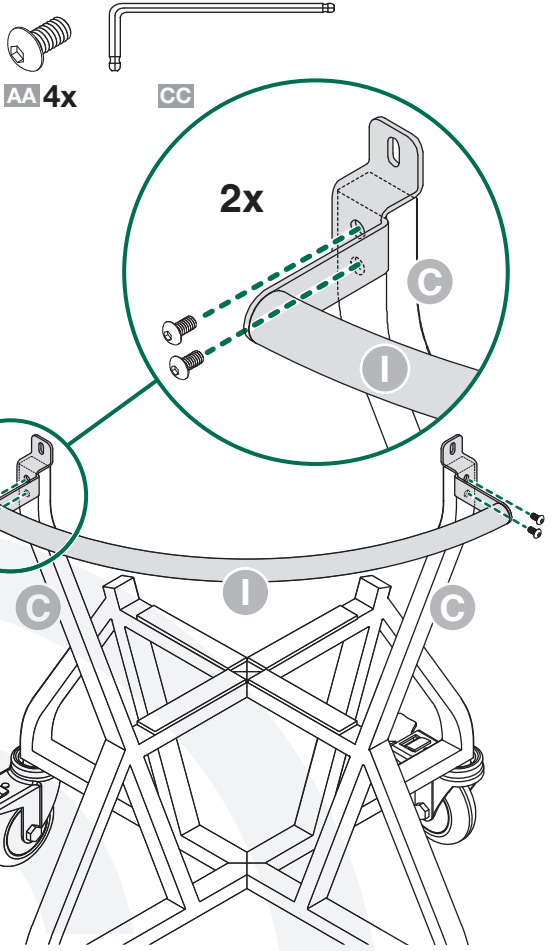

© COPYRIGHT BIG GREEN EGG INC.

7