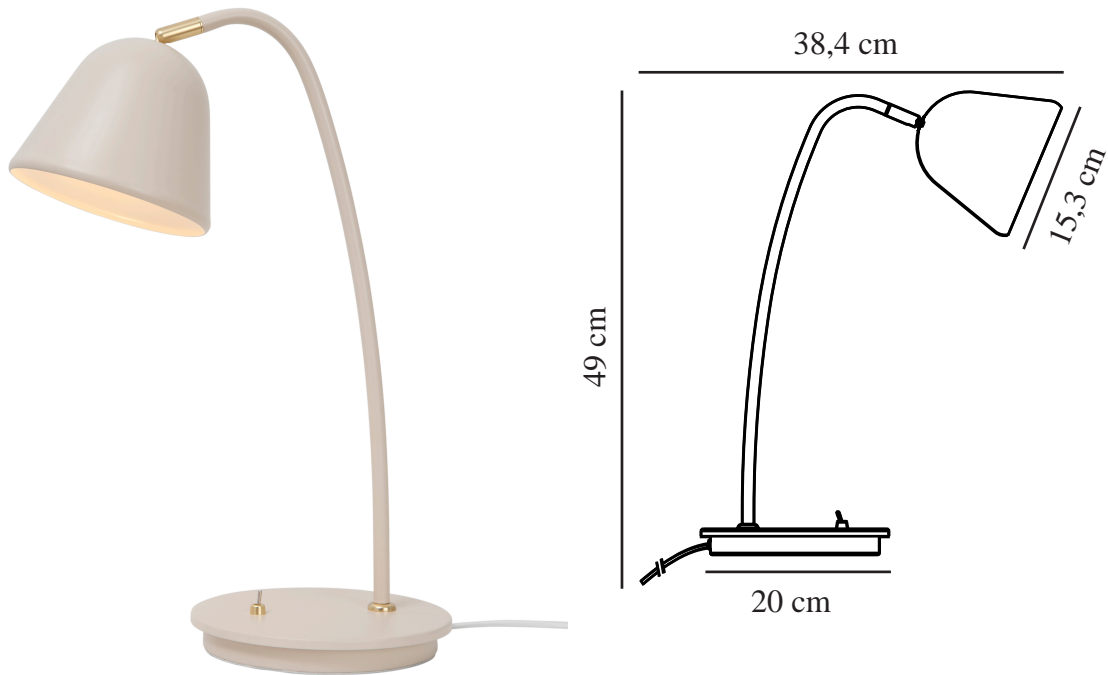

FLEUR 15 | TABLE LAMP | BEIGE

2112115001

nordlux®

Voltage (V): 230 Volt
IP degree: IP20
Maximum bulb wattage (W): 15W
Class (Class 1, Class 2, Class 3):
Class 2 (Double isolated)
Socket type: E14
Switch placement: On the fixture

Primary material: Metal
Colour of the cable: White
Length of the cable (cm): 150
Surface material of the cable:
Plastic
Is the cable replaceable: False
Colour: Beige

Height (cm): 49
Width (cm): 20
Tube Diameter (cm): 1.25
Shade Diameter (cm): 15.3
Outdoor base dimension (cm): 20
Length (cm): 38.4
Tilt Angle (°): 90
Turning Angle (°): 320

EAN: 5704924005299
TUN: 2148722
Item Number: 2112115001
Pcs Per Master Carton: 3

Sales Box Height (cm): 50.5
Sales Box Width(cm): 22
Sales Box Depth (cm): 29.5
Sales Box Volume m³ : 0.0328
Product net weight (kg): 1.62

- Vintage design • Elegant brass details
- On/off rocking switch • Adjustable lamp head for a directional light

Fleur is inspired by old times, vintage design and soft lines. The beige powder coloured table lamp is decorated with beautiful brass details. You can easily adjust the lamp head for a pleasant, directional light. The light is turned on and off by the retro rocking switch.