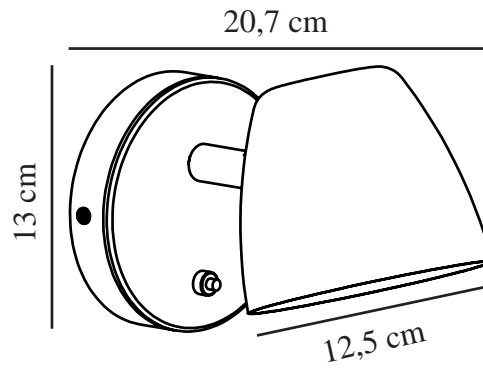

THEO | WALL LIGHT | BLACK

2112631003

nordlux®

Voltage (V): 230 Volt
IP degree: IP20
Maximum bulb wattage (W): 35W
Class (Class 1, Class 2, Class 3):
Class 2 (Double isolated)
Socket type: GU10
Switch placement: On the fixture

Primary material: Metal
Secondary material: Wood
Colour of the cable: Black
Length of the cable (cm): 150
Surface material of the cable:
Textile
Is the cable replaceable: True
Colour: Black

Height (cm): 13
Width (cm): 13
Shade Diameter (cm): 12.5
Outdoor base dimension (cm): 13
Length (cm): 20.7
Projection (cm): 20.7
Tilt Angle (°): 90
Turning Angle (°): 350

EAN: 5704924005688
TUN: 2148706
Item Number: 2112631003
Pcs Per Master Carton: 3

Sales Box Height (cm): 19
Sales Box Width (cm): 24
Sales Box Depth (cm): 16
Sales Box Volume m³: 0.0073
Product net weight (kg): 0.54