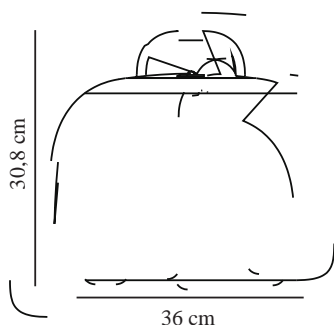

KETTLE TO-GO 36 | BATTERY LIGHT | WHITE

2018013003

nordlux®

Voltage (V): 3,7 Volt
IP degree: IP65
Class (Class 1, Class 2, Class 3):
Class 3 (12V)
Socket type: LED Module
Dimmerable: True
Switch placement: On the base
Parallel connection: False

Primary material: Plastic
Colour of the cable: Black
Length of the cable (cm): 150
Surface material of the cable:
Plastic
Is the cable replaceable: True
Colour: White

Height (cm): 30.8
Width (cm): 36
Length (cm): 36
Projection (cm): 36

EAN: 5701581496088
TUN: 2079682
Item Number: 2018013003
Pcs Per Master Carton: 3
Sales Box Height (cm): 32
Sales Box Width (cm): 36.5

Sales Box Depth (cm): 36.5
Sales Box Volume m³ : 0.0426
Product net weight (kg): 1.5