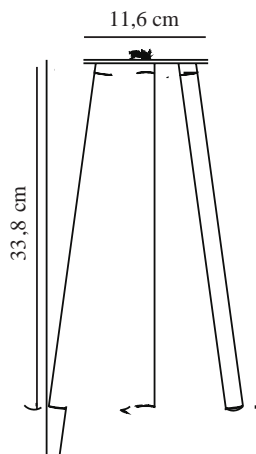

# KETTLE TO-GO TRIPOD 31 | BATTERY LIGHT | BLACK

2018035003

nordlux®

Primary material: Metal  
Suitable for Seaside: False  
Colour: Black

Height (cm): 33.8  
Width (cm): 17.9  
Tube Diameter (cm): 1.6  
Lenght (cm): 15.7

Sales Box Height (cm): 33.5  
Sales Box Width(cm): 12.5  
Sales Box Depth (cm): 5  
Sales Box Volume m<sup>3</sup> : 0.0021  
Product net weight (kg): 0.77

EAN: 5701581496385  
TUN: 2079688  
Item Number: 2018035003  
Pcs Per Master Carton: 3

- Easy twist mount accessory for Kettle luminaire
- Tripod turns it into table or low floor lamp

The possibilities are endless with the Kettle series, as you can determine the type of lamp you want with the replaceable accessories. Design and functionality are carefully thought through, so the series beautifully illuminates your everyday life - both inside and outside. Kettle is not only decorative, it also provides a good light, and simultaneously the brightness of the light can be adjusted in three levels. The built-in battery has a durability up to five hours at full power and even longer if the light is turned down to a cosy lighting. The battery is easily charged via the included USB cable.