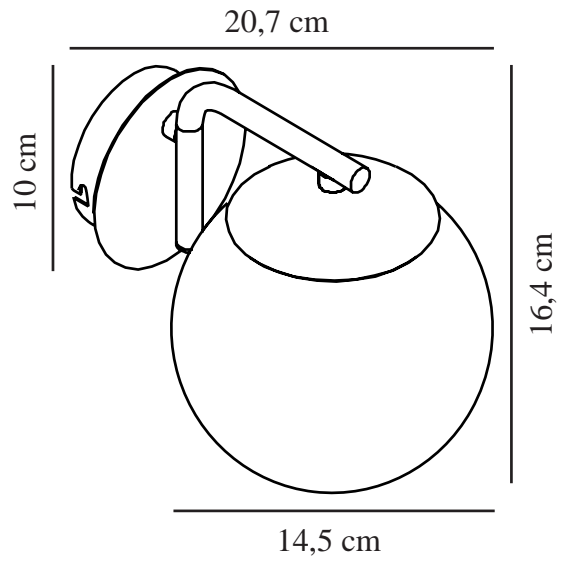

GRANT | WALL LIGHT | BRASS

47091025

nordlux®

Voltage (V): 230 Volt
IP degree: IP20
Maximum bulb wattage (W): 40W
Class (Class 1, Class 2, Class 3):
Class 2 (Double isolated)
Socket type: E14
Dimmerable: Yes with compatible
bulb
Switch placement: On the cable

Colour: Brass
Height (cm): 16.4
Shade Diameter (cm): 14.5
Projection (cm): 20.7
EAN: 5701581411784
TUN: 1975371
Item Number: 47091025

Pcs Per Master Carton: 3
Sales Box Height (cm): 22
Sales Box Width(cm): 21
Sales Box Depth (cm): 25
Sales Box Volume m³ : 0.0116
Product net weight (kg): 0.6

Primary material: Glass
Secondary material: Metal
Colour of the glass: Opal white
Colour of the cable: White
Length of the cable (cm): 200
Surface material of the cable:
Plastic
Is the cable replaceable: True