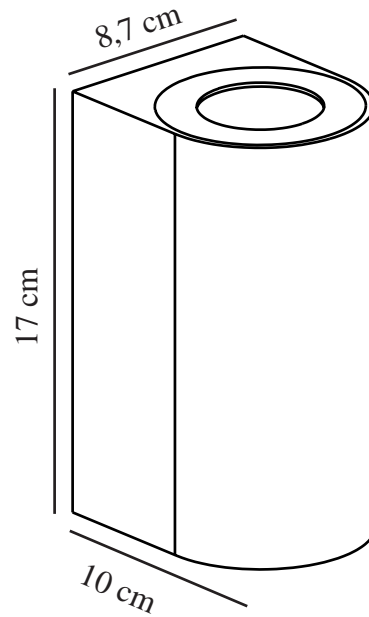

# CANTO MAXI 2 | WALL LIGHT | BRASS

49721035

nordlux®

Voltage (V): 230 Volt  
IP degree: IP44  
Maximum bulb wattage (W):  
2X28W

Class (Class 1, Class 2, Class 3):  
Class 1 (Earth contact)  
Socket type: GU10  
Parallel connection: True

Height (cm): 17  
Width (cm): 8.7  
Projection (cm): 10

EAN: 5701581483989  
TUN: 2050205  
Item Number: 49721035

Pcs Per Master Carton: 3  
Sales Box Height (cm): 17.8  
Sales Box Width(cm): 10.6  
Sales Box Depth (cm): 9.3  
Sales Box Volume m<sup>3</sup> : 0.0018  
Product net weight (kg): 0.69