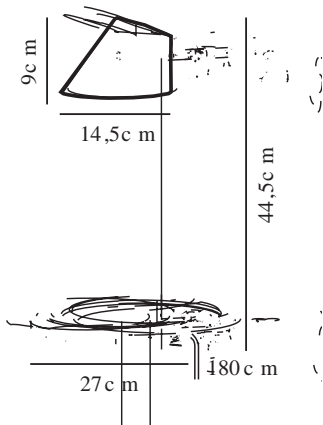

# STAY | WALL LIGHT | GREY

48171010

Voltage (V): 230 Volt  
 IP degree: IP20  
 Class (Class 1, Class 2, Class 3): Class 2 (Double isolated)  
 Socket type: LED Module  
 Dimmerable: True  
 Switch placement: On the base  
  
 Primary material: Aluminium  
 Secondary material: Plastic  
 Colour of the cable: Grey  
 Length of the cable (cm): 180  
 Surface material of the cable: Textile  
 Is the cable replaceable: True  
 Colour: Grey

Height (cm): 44.5  
 Width (cm): 22  
 Tube Diameter (cm): 1.2  
 Shade Diameter (cm): 14.5  
 Shade Height (cm): 9  
 Outdoor base dimension (cm): 22  
 Projection (cm): 27  
 Tilt Angle (°): 90  
 Turning Angle (°): 350

EAN: 5701581455085  
 TUN: 2042291  
 Item Number: 48171010  
 Pcs Per Master Carton: 2

Sales Box Height (cm): 47.5  
 Sales Box Width (cm): 30.5  
 Sales Box Depth (cm): 25  
 Sales Box Volume m<sup>3</sup>: 0.0362  
 Product net weight (kg): 1

Brightness of light (Lumen): 700  
 Colour temperature (Kelvin): 2700  
 Ra-value : 80  
 Lifetime (hours): 20000  
 Beam angle (°) : 100  
 Candela (cd) (for directional lamp only): 0  
 Energy class: F  
 Actual watt (W): 14.5