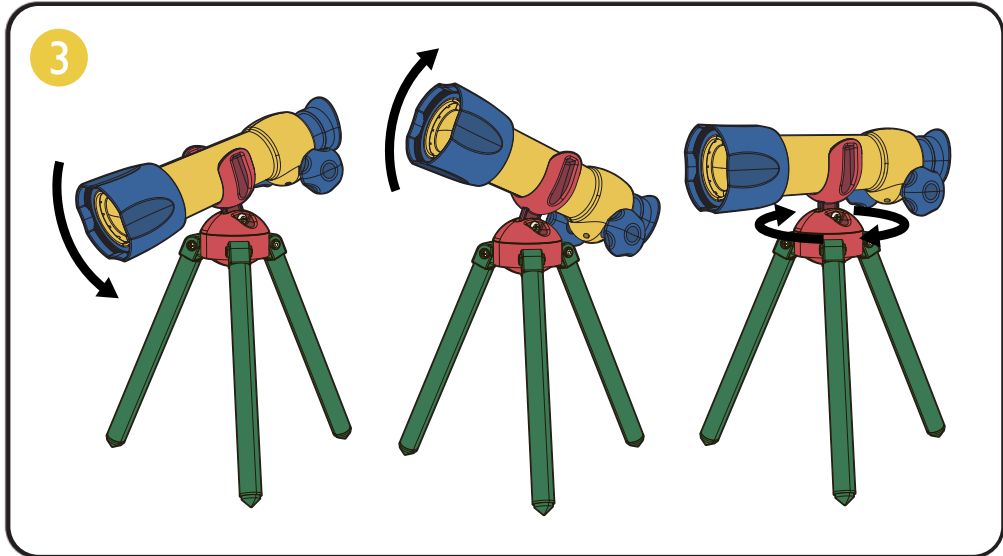

My first telescope

Thank you for purchasing this toy.
Please read the instructions and warnings
carefully before use.

Assembly instructions

Viewing angles

How to focus the telescope

Warning!

Not suitable for children under 3 years.
Small parts - Choking hazard.

Do not look directly at the sun through telescope.
Remove all packaging / tags before giving to a child.
Adult supervision required.

Please retain this information leaflet for future reference.

John Lewis Partnership
171 Victoria Street
London SW1E 5NN
johnlewis.com