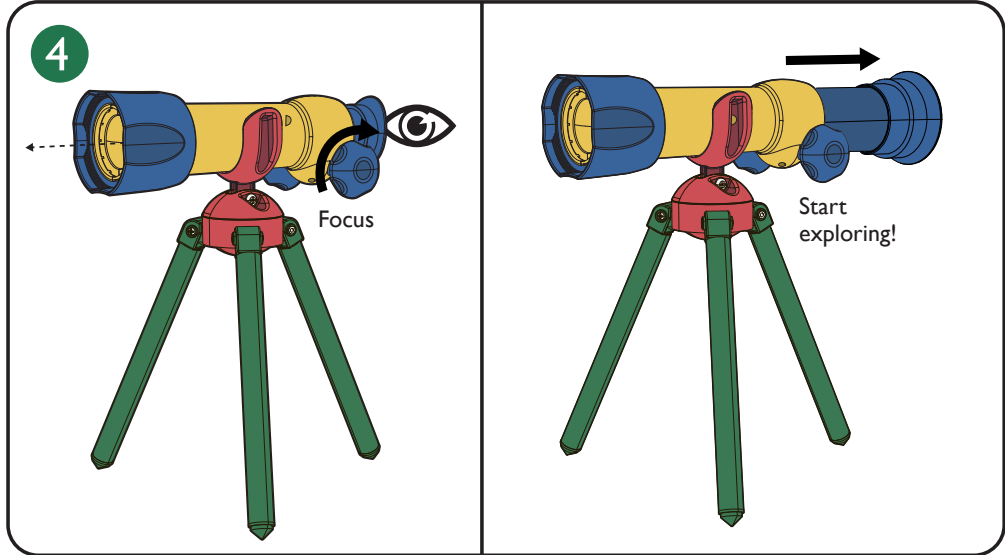

My first telescope

Thank you for purchasing this toy.
Please read the instructions and warnings
carefully before use.

Assembly instructions

Viewing angles

How to focus the telescope

Warning!

Not suitable for children under 3 years.
Small parts - Choking hazard.

Do not look directly at the sun through telescope.
Remove all packaging / tags before giving to a child.
Adult supervision required.

Please retain this information leaflet for future reference.

John Lewis Partnership
171 Victoria Street
London SW1E 5NN
johnlewis.com