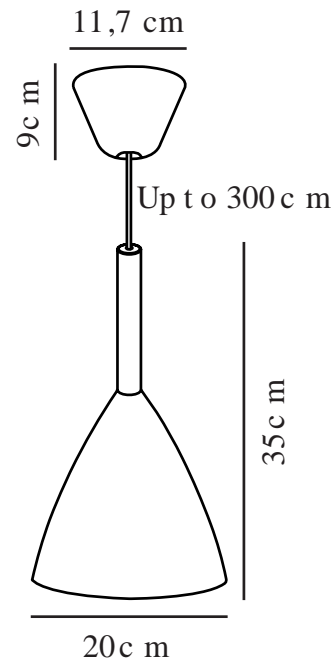

PURE 20 | PENDANT | WHITE

43293001

Voltage (V): 230 Volt
IP degree: IP20
Maximum bulb wattage (W): 40W
Class (Class 1, Class 2, Class 3):
Class 2 (Double isolated)
Socket type: E27
Dimmerable: Yes with compatible
bulb

Primary material: Metal
Secondary material: Wood
Colour of the cable: White
Length of the cable (cm): 300
Surface material of the cable:
Textile
Is the cable replaceable: False

Colour: White
Height (cm): 35
Shade Diameter (cm): 20
Shade Height (cm): 35
EAN: 5701581394780
TUN: 1953161
Item Number: 43293001

Pcs Per Master Carton: 3
Sales Box Height (cm): 24
Sales Box Width(cm): 24
Sales Box Depth (cm): 28
Sales Box Volume m³ : 0.0161
Product net weight (kg): 0.804

• Minimalistic design • Nordic style

PURE was created to be a charming pendant light, and a star was born. And so was a design with the potential for family enlargement, a family with clean lines and an unmistakable characteristic: the elegant, slender top made from ash tree. PURE ensures a stylish, simple approach to interior design, and with its design it quickly finds a space. Also in your heart. Design by Bønnelycke MDD.