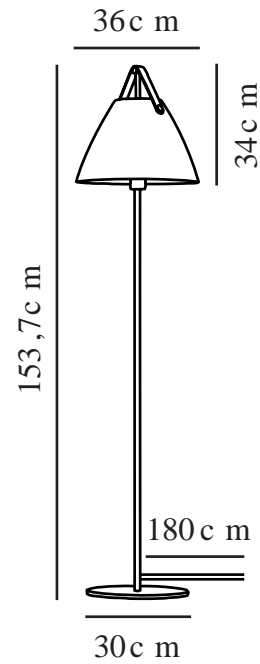

STRAP | FLOOR LAMP | BLACK

46234003

Voltage (V): 230 Volt
IP degree: IP20
Maximum bulb wattage (W): 40W
Class (Class 1, Class 2, Class 3):
Class 2 (Double isolated)
Socket type: E27
Dimmerable: Yes with compatible
bulb
Switch placement: On the fixture

Primary material: Metal
Secondary material: Leather
Colour of the cable: Black
Length of the cable (cm): 180
Surface material of the cable:
Textile
Is the cable replaceable: False

Colour: Black

Height (cm): 153.7
Tube Diameter (cm): 1.57
Shade Diameter (cm): 36
Shade Height (cm): 34
Outdoor base dimension (cm): 30

EAN: 5701581397385
TUN: 1957582
Item Number: 46234003

Pcs Per Master Carton: 2
Sales Box Height (cm): 74
Sales Box Width(cm): 29
Sales Box Depth (cm): 40
Sales Box Volume m³ : 0.0858
Product net weight (kg): 5.686