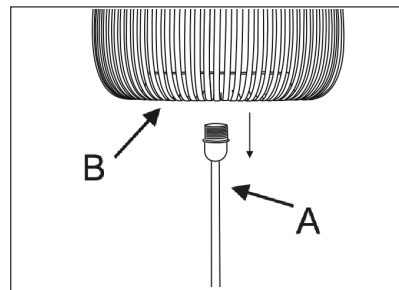

Warnings!

- This product is Class II.
- For your safety, this product must be installed in accordance with local Building Regulations. If in any doubt, or where required by the law, consult a competent person who is registered with an electrical self-certification scheme. Further information is available online or from your Local Authority.
- To prevent electrocution, switch off at the mains supply before installing or maintaining this fitting. Ensure other persons cannot restore the electricity supply without your knowledge.
- Always use the correct type and rated power bulb. Never exceed the rated power stated.
- When changing a bulb, always switch off at the mains and allow the old bulb to cool down before handling. Dispose of used bulbs carefully.
- The bulb and surrounding parts can become extremely hot during use. Do not cover
- The supply cord cannot be replaced. If the cord is damaged the product should be disposed of to avoid a safety hazard

Parts list

	Parts list	Qty
A		1
B		1
C		1

Assembling instructions

Step 1
Place lampshade (B) in the lampholder.

Step 1
Tighten the plastic washer (C) to fix the lampshade (B).

Care and Cleaning.

We recommend cleaning with a soft, dry cloth. Do not use abrasive cleaning materials as these will damage the finish.