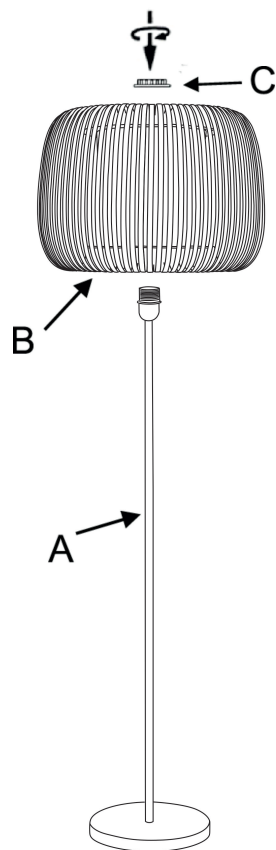

Thank you for purchasing this Harmony floor lamp. Please read the instructions and warnings carefully before use, to ensure safe and satisfactory operation of this product. Please keep these instructions for future reference.

Warnings!

- This product is Class II.
- For your safety, this product must be installed in accordance with local Building Regulations. If in any doubt, or where required by the law, consult a competent person who is registered with an electrical self-certification scheme. Further information is available online or from your Local Authority.
- To prevent electrocution, switch off at the mains supply before installing or maintaining this fitting. Ensure other persons cannot restore the electricity supply without your knowledge.
- Always use the correct type and rated power bulb. Never exceed the rated power stated.
- When changing a bulb, always switch off at the mains and allow the old bulb to cool down before handling. Dispose of used bulbs carefully.
- The bulb and surrounding parts can become extremely hot during use. Do not cover
- The supply cord cannot be replaced. If the cord is damaged the product should be disposed of to avoid a safety hazard

Parts list

	Parts list	Qty
A		1
B		1
C		1

Assembling instructions

Step 1
Place lampshade (B) in the lampholder.

Step 1
Tighten the plastic washer (C) to fix the lampshade (B).

Care and Cleaning.

We recommend cleaning with a soft, dry cloth. Do not use abrasive cleaning materials as these will damage the finish.