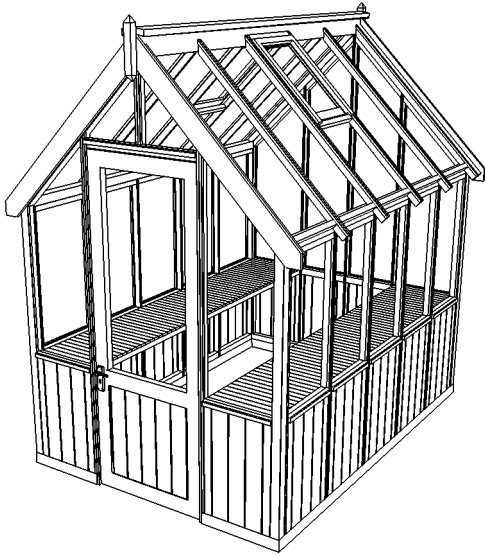

1.8 x 2.4m Crane Greenhouse

Base Size