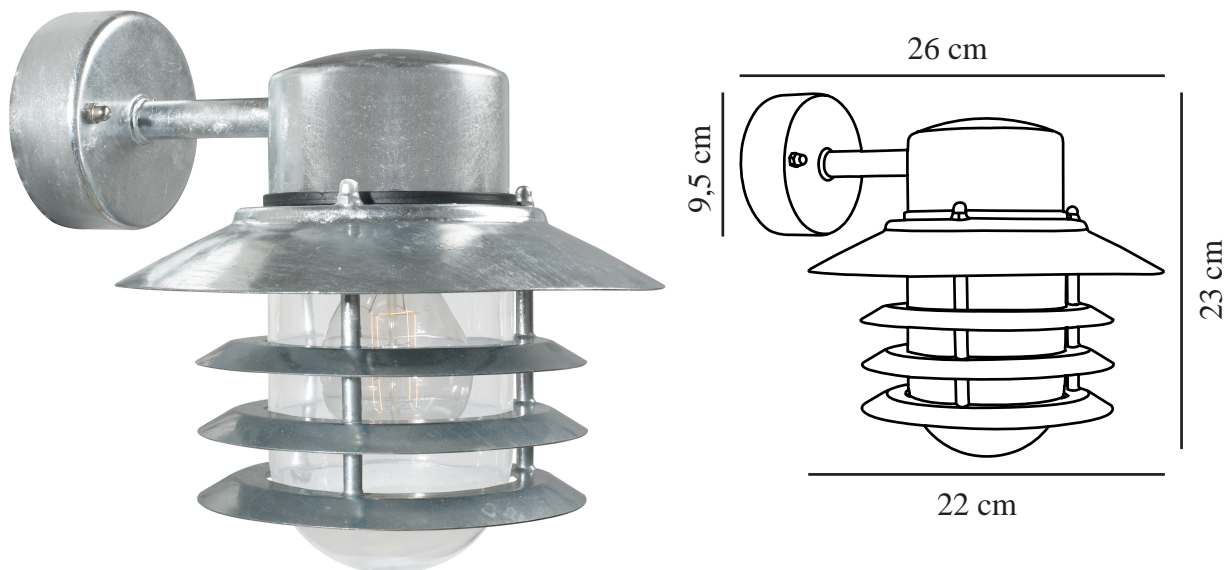

VEJERS DOWN | WALL LIGHT | GALVANIZED

74461031

nordlux®

Voltage (V): 230 Volt
IP degree: IP54
Maximum bulb wattage (W): 60W
Class (Class 1, Class 2, Class 3):
Class 1 (Earth contact)
Socket type: E27
Parallel connection: True

Primary material: Galvanized steel
Secondary material: Glass
Colour of the glass: Clear
Suitable for Seaside: True
Colour: Galvanized

Height (cm): 23
Width (cm): 22
Shade Diameter (cm): 22
Projection (cm): 26

EAN: 5701581210578
TUN: 5353047
Item Number: 74461031
Pcs Per Master Carton: 3

Sales Box Height (cm): 24
Sales Box Width(cm): 24
Sales Box Depth (cm): 24
Sales Box Volume m³ : 0.0138
Product net weight (kg): 1.327

- Built-in parallel connection
- Durable material that is well-suited for harsh weather
- 15-year guarantee on surface deterioration

A classic light fixture from Nordlux, suitable for mounting in the driveway, at the entrance, on the terrace, or on the patio. This model is designed with a downward facing shade.