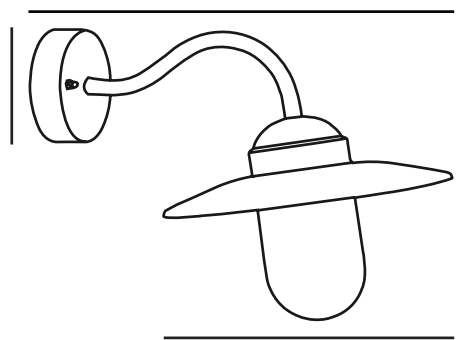

LUXEMBOURG | WALL LIGHT | RUSTY

22671009

nordlux®

Voltage (V): 230 Volt
IP degree: IP54
Maximum bulb wattage (W): 60W
Class (Class 1, Class 2, Class 3):
Class 2 (Double isolated)
Socket type: E27
Parallel connection: True

Height (cm): 27
Width (cm): 27.5
Shade Diameter (cm): 27.5
Projection (cm): 42
EAN: 5701581233171
TUN: 1246804
Item Number: 22671009

Pcs Per Master Carton: 3
Sales Box Height (cm): 40
Sales Box Width(cm): 29
Sales Box Depth (cm): 21
Sales Box Volume m³ : 0.0244
Product net weight (kg): 1.036

Primary material: Metal
Secondary material: Glass
Colour of the glass: Clear
Suitable for Seaside: False
Colour: Rusty

• Built-in parallel connection

This elegant wall light from the Nordlux Luxembourg series is a classic outdoor wall light with a glass dome to provide beautiful lighting at your entrance, in the driveway, garage, on the terrace, or on the patio. The light can be connected in parallel with several lights and is equipped with an LED bulb.