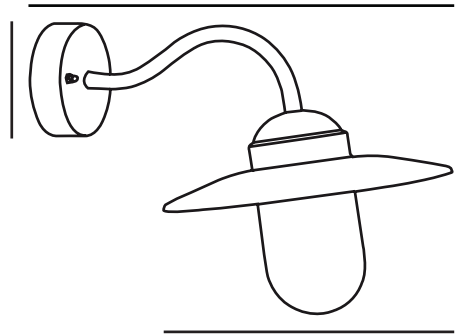

# LUXEMBOURG | WALL LIGHT | COPPER

22671030

nordlux®

Voltage (V): 230 Volt  
IP degree: IP54  
Maximum bulb wattage (W): 60W  
Class (Class 1, Class 2, Class 3):  
Class 2 (Double isolated)  
Socket type: E27  
Parallel connection: True

Height (cm): 27  
Width (cm): 27.5  
Shade Diameter (cm): 27.5  
Projection (cm): 42  
EAN: 5701581083011  
TUN: 5659290  
Item Number: 22671030

Pcs Per Master Carton: 3  
Sales Box Height (cm): 40  
Sales Box Width(cm): 20  
Sales Box Depth (cm): 30  
Sales Box Volume m<sup>3</sup> : 0.024  
Product net weight (kg): 1.036

Primary material: Copper  
Secondary material: Glass  
Colour of the glass: Clear  
Suitable for Seaside: True  
Colour: Copper

- Built-in parallel connection
- Durable material that is well-suited for harsh weather
- 15-year guarantee on surface deterioration

This elegant wall light from the Nordlux Luxembourg series is a classic outdoor wall light with a glass dome to provide beautiful lighting at your entrance, in the driveway, garage, on the terrace, or on the patio. The light can be connected in parallel with several lights and is equipped with an LED bulb.