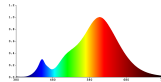

General product parameters

Energy consumption in on-mode	8 kWh/1000h	Energy efficiency class	F
Useful luminous flux (Φ_{use})	806 lm	Measured in	Sphere (360°)
Colour temperature (CCT)	2700 K	Declared lifetime ($L_{70B_{50}}$)	15000 hr
On-mode power (P_{on})	7.5 W	Colour rendering index (CRI)	80
Equivalent power (W)	60 W	Beam angle	-
Voltage (V)	220-240 V	Frequency (Hz)	50/60 Hz
Product dimensions	125 x 172 mm	Product netto weight	100 gr
HS Code	8539520000	Country of origin	China

Spectrum
(Scan EPREL QR code for full report)