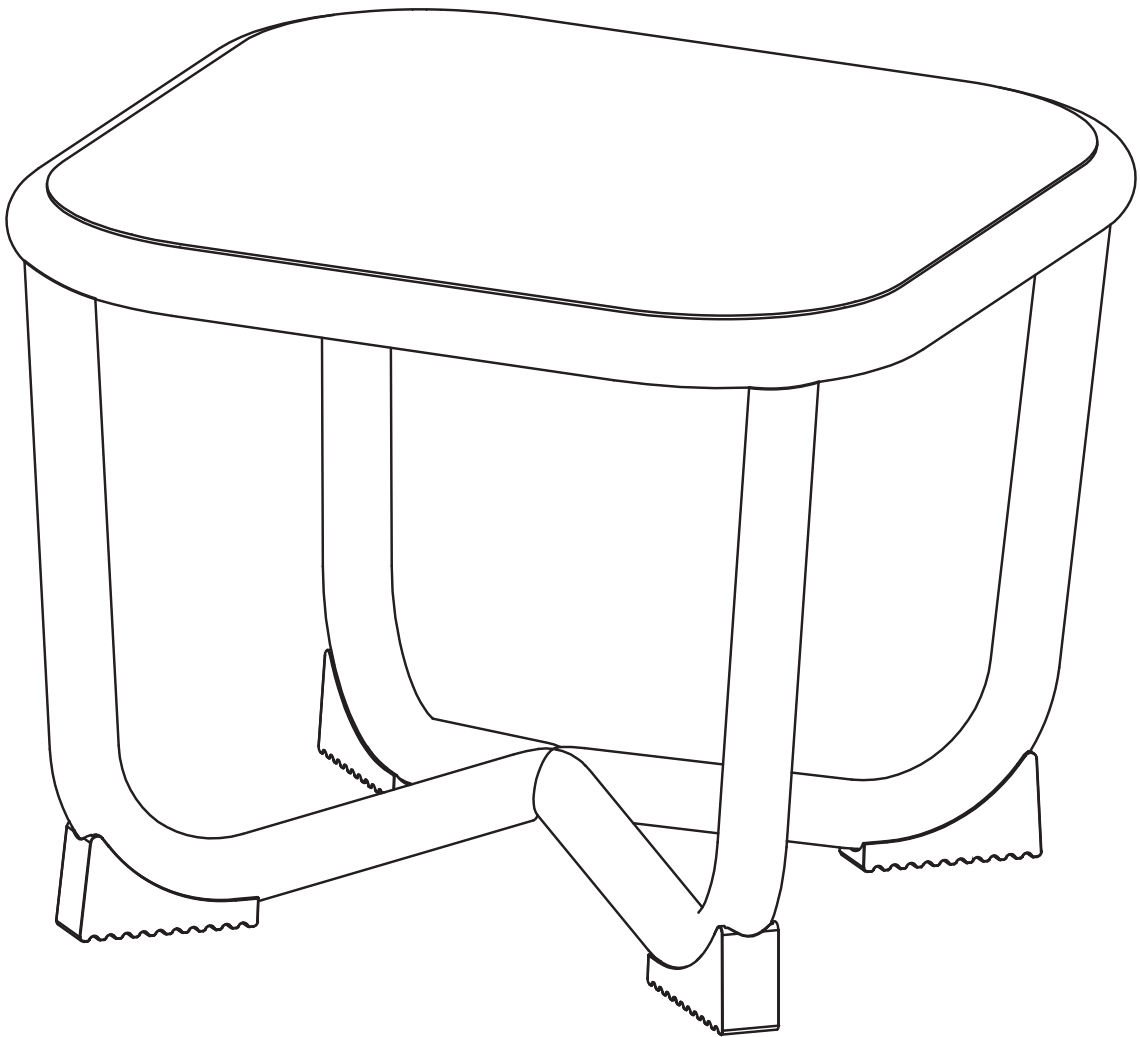

## Marcy coffee table

Stock number: 82002904

82002905

82002906

H30.5 W40 D40cm

Thank you for purchasing this Marcy coffee table. This table requires no assembly. Please read the instructions and warnings carefully before use, to ensure safe and satisfactory operation of this product. At John Lewis, we are committed to making great products possible. From our outdoor Design Team, to our Buyers, we work together to bring great design to life. Our expert Product Technologists work collaboratively with our buyers and suppliers to assure the legality, safety and quality of the product we sell. We are all committed to designing and developing products to the highest industry standards. We hope you are happy with your product and welcome any feedback or comments you may have.