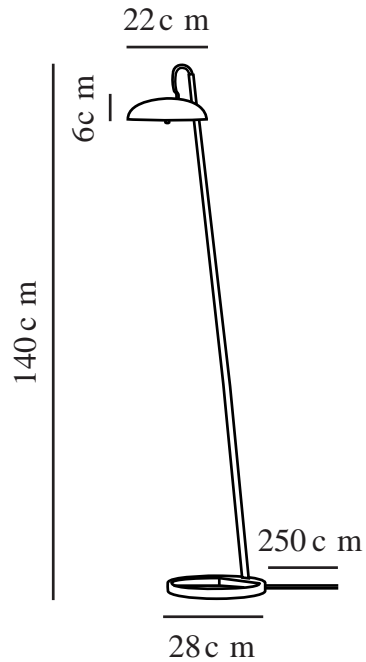

VERSALE | FLOOR LAMP | WHITE

2220064001

Voltage (V): 220-240 Volt
IP degree: IP20
Maximum bulb wattage (W): 3x3W
Class (Class 1, Class 2, Class 3):
Class 2 (Double isolated)
Socket type: G9
Switch placement: On the cable

Primary material: Metal
Secondary material: Plastic
Colour of the cable: White
Length of the cable (cm): 250
Surface material of the cable:
Textile
Is the cable replaceable: False
Colour: White

Height (cm): 140
Width (cm): 28
Tube Diameter (cm): 1.45
Shade Diameter (cm): 22
Shade Height (cm): 6
Outdoor base dimension (cm): 28
Length (cm): 28
Tilt Angle (°): 65
Turning Angle (°): 65

EAN: 5704924010286
Item Number: 2220064001
Pcs Per Master Carton: 2

Sales Box Height (cm): 72
Sales Box Width (cm): 33
Sales Box Depth (cm): 28
Sales Box Volume m³: 0.0665
Product net weight (kg): 2.54

- Scandinavian minimalism • Soft shape with a contrast detail
- Soft and diffused light • Shade can tilt up and down

The Versale series by Anker Studio is the epitome of Scandinavian minimalism cut to the very core. A perfectly round shade with a uniform light surface only disturbed by the piercing frame. The floor lamp can easily create the perfect ambience anywhere you need a pleasant, glare-free light.