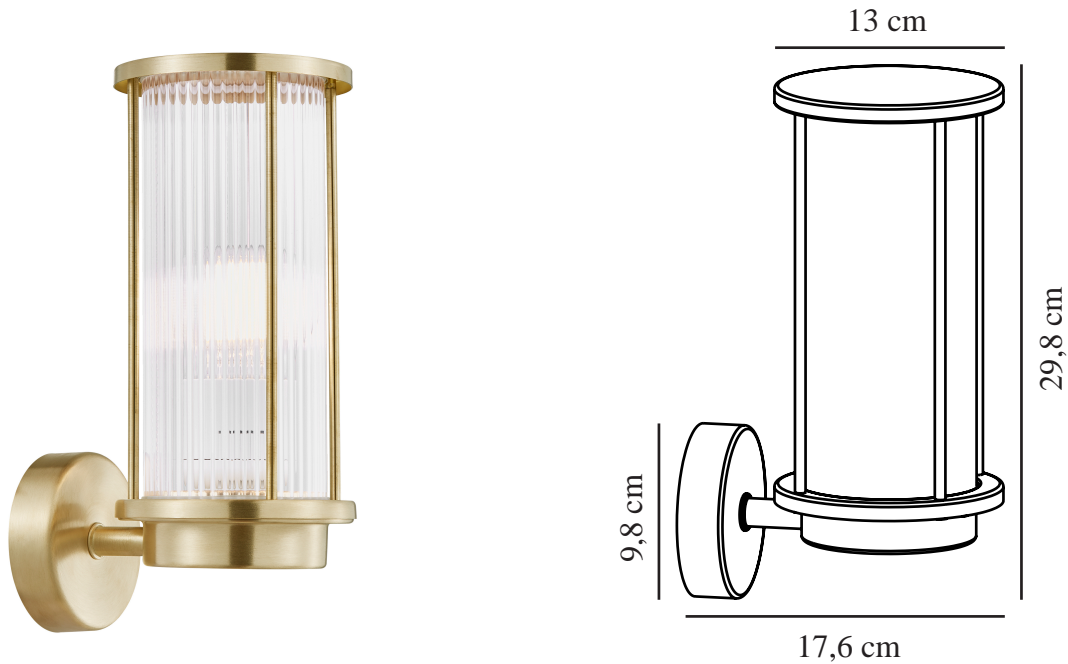

# LINTON | WALL LIGHT | BRASS

2218281035

nordlux®

Voltage (V): 220-240 Volt  
IP degree: IP54  
Maximum bulb wattage (W): 15W  
Class (Class 1, Class 2, Class 3):  
Class 1 (Earth contact)  
Socket type: E27  
Parallel connection: True

Primary material: Brass  
Secondary material: Plastic  
Suitable for Seaside: True  
Colour: Brass

Height (cm): 29.8  
Width (cm): 13  
Shade Diameter (cm): 9.9  
Outdoor base dimension (cm): 9,8  
Projection (cm): 17.6

EAN: 5704924011047  
TUN: 2276895  
Item Number: 2218281035

Pcs Per Master Carton: 3  
Sales Box Height (cm): 30.5  
Sales Box Width(cm): 13.5  
Sales Box Depth (cm): 18.5  
Sales Box Volume m<sup>3</sup> : 0.0076  
Product net weight (kg): 1.03

- Ribbed diffuser creates a pleasant light • Durable material that is well-suited for harsh weather
- 15-year guarantee on surface deterioration

The Linton series by Danish design duo Says Who is carried out in a round and elegant design with clear references to the classic lantern. It has a ribbed diffuser that ensures a pleasant, diffused light and a base made from brass that is well suited for harsh weather. The wall lamp creates the perfect ambience for your outdoor areas.