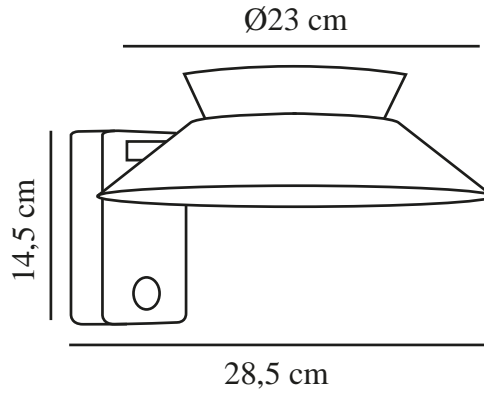

# JUSTINA SOLAR | WALL LIGHT | BLACK

2418071003

nordlux®

Voltage (V): 3,7 Volt  
IP degree: IP44  
Class (Class 1, Class 2, Class 3):  
Class 3 (12V)  
Socket type: SolarLed  
Parallel connection: True

Primary material: Metal  
Secondary material: Plastic  
Colour: Black

Height (cm): 14.5  
Shade Diameter (cm): 23  
Projection (cm): 28.5

EAN: 5704924017544  
TUN: 2366799  
Item Number: 2418071003  
Pcs Per Master Carton: 3  
Sales Box Height (cm): 32

Sales Box Width(cm): 29.5  
Sales Box Depth (cm): 15.5  
Sales Box Volume m<sup>3</sup> : 0.0146  
Product net weight (kg): 0.9