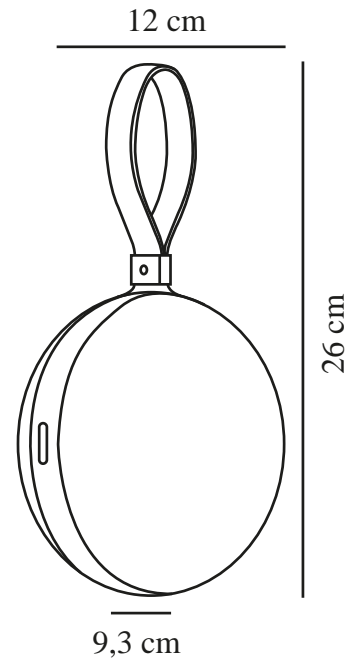

BRING TO-GO 12 | BATTERY LIGHT | WHITE/BLACK

2218013001

nordlux®

IP degree: IP54
Class (Class 1, Class 2, Class 3):
Class 3 (12V)
Socket type: LED Module
Switch placement: On the fixture

Primary material: Plastic
Secondary material: Plastic
Colour of the cable: Black
Length of the cable (cm): 100
Surface material of the cable:
Plastic
Colour: White/Black

Height (cm): 26
Shade Diameter (cm): 12
Shade Height (cm): 12
Projection (cm): 9.3

EAN: 5704924010545
TUN: 2276884
Item Number: 2218013001
Pcs Per Master Carton: 3

Sales Box Height (cm): 13
Sales Box Width(cm): 10
Sales Box Depth (cm): 13
Sales Box Volume m³ : 0.0017
Product net weight (kg): 0.23