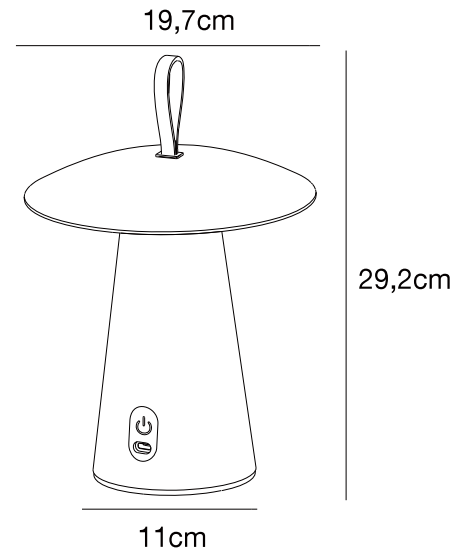

# ARA TO-GO 2 | BATTERY LIGHT | WHITE

2318245001

nordlux®

Voltage (V): 5 Volt  
IP degree: IP54  
Class (Class 1, Class 2, Class 3):  
Class 3 (12V)  
Socket type: LED Module  
Switch placement: On the fixture  
Parallel connection: False

Primary material: Aluminium  
Secondary material: Plastic  
Colour of the cable: Black  
Length of the cable (cm): 100  
Surface material of the cable:  
Plastic  
Is the cable replaceable: True  
Suitable for Seaside: False  
Colour: White

Height (cm): 29.2  
Shade Diameter (cm): 19.7  
EAN: 5704924016912  
TUN: 2353695  
Item Number: 2318245001  
Pcs Per Master Carton: 3  
Sales Box Height (cm): 25.5  
Sales Box Width(cm): 22.5

Sales Box Depth (cm): 22.5  
Sales Box Volume m<sup>3</sup> : 0.0129  
Product net weight (kg): 1

Brightness of light (Lumen): 240  
Colour temperature (Kelvin): 3000  
Ra-value : 80  
Lifetime (hours): 30000  
Beam angle (°) : 98  
Candela (cd) (for directional  
lamp only): 95  
Battery lasting time for each  
lumen: 100%/6.5h; 40%/15h;  
10%/80h  
Battery recharging 0%-100% (h):  
5  
Energy class: E  
Actual watt (W): 2