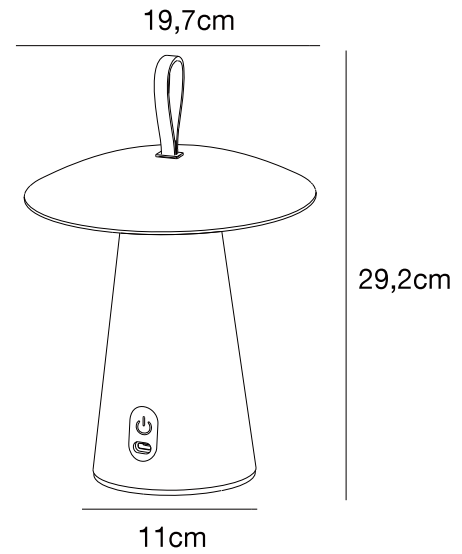

ARA TO-GO 2 | BATTERY LIGHT | SANDED

2318245008

nordlux®

Voltage (V): 5 Volt
IP degree: IP54
Class (Class 1, Class 2, Class 3):
Class 3 (12V)
Socket type: LED Module
Switch placement: On the fixture

Primary material: Aluminium
Secondary material: Plastic
Colour of the cable: Black
Length of the cable (cm): 100
Surface material of the cable:
Plastic
Is the cable replaceable: True
Suitable for Seaside: False
Colour: Sanded

Height (cm): 29.2
Shade Diameter (cm): 19.7

EAN: 5704924016929
TUN: 2353694
Item Number: 2318245008
Pcs Per Master Carton: 3
Sales Box Height (cm): 25.5
Sales Box Width(cm): 22.5

Sales Box Depth (cm): 22.5
Sales Box Volume m³ : 0.0129
Product net weight (kg): 1

Brightness of light (Lumen): 240
Colour temperature (Kelvin): 3000
Ra-value : 80
Lifetime (hours): 30000
Beam angle (°) : 98
Candela (cd) (for directional
lamp only): 95
Battery lasting time for each
lumen: 100%/6.5h; 40%/15h;
10%/80h
Battery recharging 0%-100% (h):
5
Energy class: E
Actual watt (W): 2

- Battery powered • Suitable for in- and outdoor use • Dimmable on touch switch
- Up to 80 hours of battery life • 5-year LED guarantee

This small, portable table lamp, Ara, is perfect for illuminating warm summer nights on your balcony or terrace. The lamp has a cute, cone shaped design with soft leather details. Easy to bring with you and place wherever you need it. Create the perfect lighting with the built-in dimmer function and up to 80 hours of battery life.