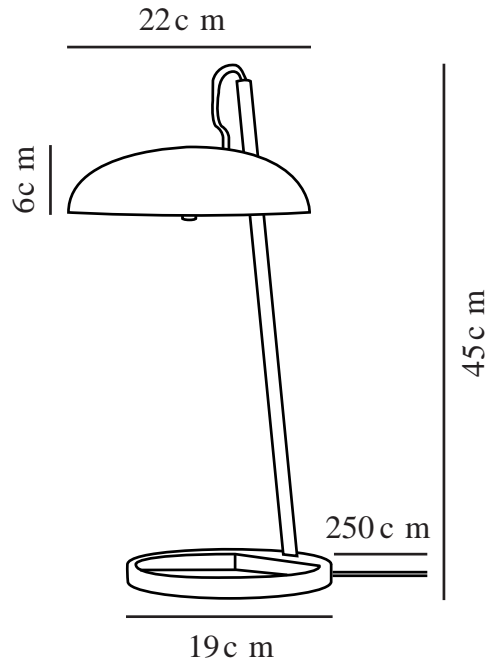

VERSALE | TABLE LAMP | WHITE

2220075001

Voltage (V): 220-240 Volt
IP degree: IP20
Maximum bulb wattage (W): 3x3W
Class (Class 1, Class 2, Class 3):
Class 2 (Double isolated)
Socket type: G9
Switch placement: On the cable

Primary material: Metal
Secondary material: Plastic
Colour of the cable: White
Length of the cable (cm): 250
Surface material of the cable:
Textile
Is the cable replaceable: False
Colour: White

Height (cm): 45
Width (cm): 22
Tube Diameter (cm): 1.25
Shade Diameter (cm): 22
Shade Height (cm): 6
Outdoor base dimension (cm): 19
Length (cm): 22
Tilt Angle (°): 65
Turning Angle (°): 65

EAN: 5704924010293
Item Number: 2220075001
Pcs Per Master Carton: 3

Sales Box Height (cm): 50.5
Sales Box Width (cm): 26.5
Sales Box Depth (cm): 11.5
Sales Box Volume m³: 0.0154
Product net weight (kg): 1.75

- Scandinavian minimalism • Soft shape with a contrast detail
- Soft and diffused light • Shade can tilt up and down

The Versale series by Anker Studio is the epitome of Scandinavian minimalism cut to the very core. A perfectly round shade with a uniform light surface only disturbed by the piercing frame. The table light can easily create the perfect ambience for your desk, sideboard or bedside table with a pleasant, glare-free light.