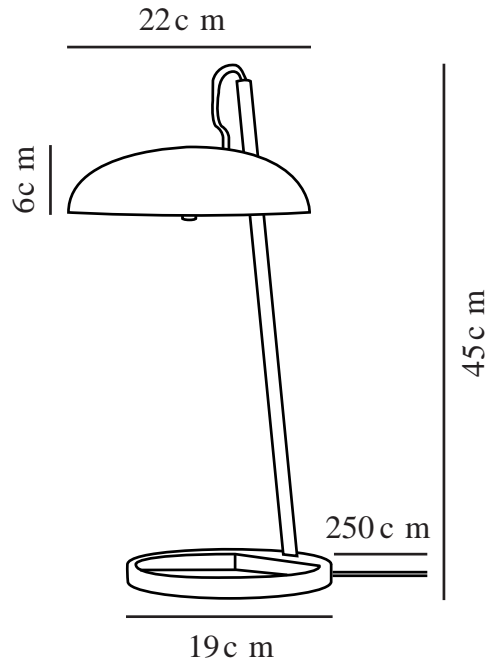

VERSALE | TABLE LAMP | BLACK

2220075003

Voltage (V): 220-240 Volt
IP degree: IP20
Maximum bulb wattage (W): 3x3W
Class (Class 1, Class 2, Class 3):
Class 2 (Double isolated)
Socket type: G9
Switch placement: On the cable

Primary material: Metal
Secondary material: Plastic
Colour of the cable: Black
Length of the cable (cm): 250
Surface material of the cable:
Textile
Is the cable replaceable: False
Colour: Black

Height (cm): 45
Width (cm): 22
Tube Diameter (cm): 1.25
Shade Diameter (cm): 22
Shade Height (cm): 6
Outdoor base dimension (cm): 19
Length (cm): 22
Tilt Angle (°): 65
Turning Angle (°): 65

EAN: 5704924010101
Item Number: 2220075003
Pcs Per Master Carton: 3

Sales Box Height (cm): 50.5
Sales Box Width(cm): 26.5
Sales Box Depth (cm): 11.5
Sales Box Volume m³ : 0.0154
Product net weight (kg): 1.75

- Scandinavian minimalism • Soft shape with a contrast detail
- Soft and diffused light • Shade can tilt up and down

The Versale series by Anker Studio is the epitome of Scandinavian minimalism cut to the very core. A perfectly round shade with a uniform light surface only disturbed by the piercing frame. The table light can easily create the perfect ambience for your desk, sideboard or bedside table with a pleasant, glare-free light.