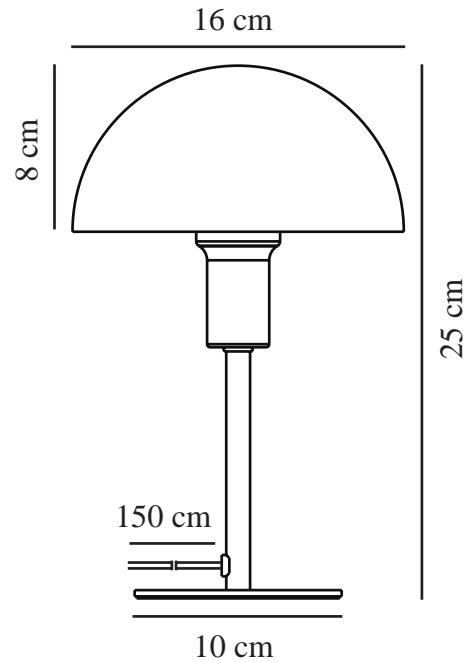

ELLEN MINI | TABLE LAMP | DUSTY ROSE

2213745057

nordlux®

Voltage (V): 220-240 Volt
IP degree: IP20
Maximum bulb wattage (W): 40W
Class (Class 1, Class 2, Class 3):
Class 2 (Double isolated)
Socket type: E14
Switch placement: On the cable
Parallel connection: False

Height (cm): 25
Width (cm): 16
Tube Diameter (cm): 1.15
Shade Diameter (cm): 16
Outdoor base dimension (cm): 10
Length (cm): 16
Mount directly into insulation:
False

Pcs Per Master Carton: 4
Sales Box Height (cm): 26
Sales Box Width(cm): 17.5
Sales Box Depth (cm): 17.5
Sales Box Volume m³ : 0.008
Product net weight (kg): 0.65

Primary material: Metal
Secondary material: Plastic
Colour of the cable: Clear
Length of the cable (cm): 150
Surface material of the cable:
Plastic
Is the cable replaceable: False
Colour: Dusty rose

EAN: 5704924014208
TUN: 2310312
Item Number: 2213745057