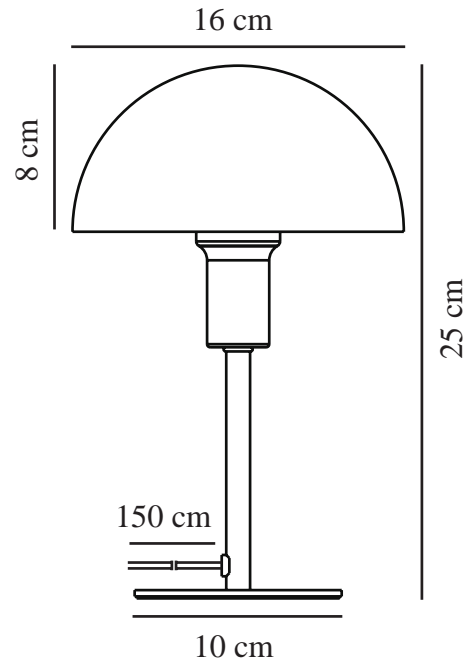

ELLEN MINI | TABLE LAMP | DUSTY GREEN

2213745023

nordlux®

Voltage (V): 220-240 Volt
IP degree: IP20
Maximum bulb wattage (W): 40W
Class (Class 1, Class 2, Class 3):
Class 2 (Double isolated)
Socket type: E14
Switch placement: On the cable
Parallel connection: False

Height (cm): 25
Width (cm): 16
Tube Diameter (cm): 1.15
Shade Diameter (cm): 16
Outdoor base dimension (cm): 10
Length (cm): 16
Mount directly into insulation:
False

Pcs Per Master Carton: 4
Sales Box Height (cm): 26
Sales Box Width(cm): 17.5
Sales Box Depth (cm): 17.5
Sales Box Volume m³ : 0.008
Product net weight (kg): 0.65

Primary material: Metal
Secondary material: Plastic
Colour of the cable: Clear
Length of the cable (cm): 150
Surface material of the cable:
Plastic
Is the cable replaceable: False
Colour: Dusty green

EAN: 5704924014154
TUN: 2310307
Item Number: 2213745023