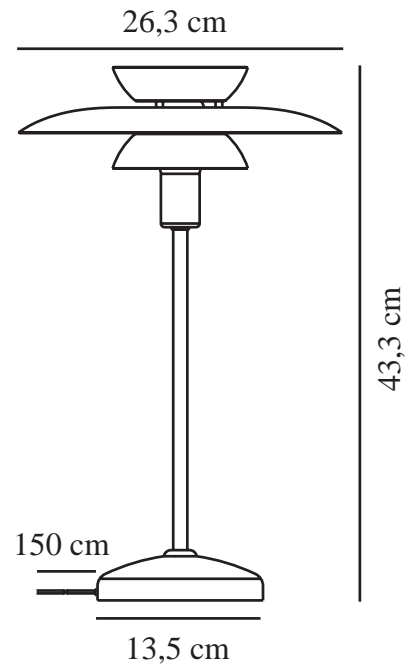

CARMEN | TABLE LAMP | BLACK

2213615003

nordlux®

Voltage (V): 220-240 Volt
IP degree: IP20
Maximum bulb wattage (W): 25W
Class (Class 1, Class 2, Class 3):
Class 2 (Double isolated)
Socket type: E14
Switch placement: On the cable
Parallel connection: False

Primary material: Metal
Colour of the cable: Black
Length of the cable (cm): 150
Surface material of the cable:
Textile
Is the cable replaceable: False
Colour: Black

Height (cm): 43
Width (cm): 26
Tube Diameter (cm): 1.15
Shade Diameter (cm): 26
Length (cm): 26

EAN: 5704924012969
TUN: 2277040
Item Number: 2213615003
Pcs Per Master Carton: 3

Sales Box Height (cm): 38
Sales Box Width(cm): 28
Sales Box Depth (cm): 28
Sales Box Volume m³ : 0.0298
Product net weight (kg): 1.17