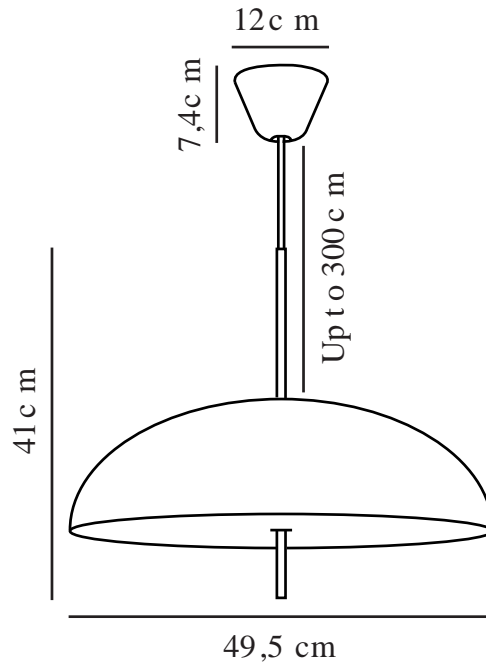

# VERSALE | PENDANT | WHITE

2220053001

Voltage (V): 220-240 Volt  
IP degree: IP20  
Maximum bulb wattage (W):  
2x15W  
Class (Class 1, Class 2, Class 3):  
Class 2 (Double isolated)  
Socket type: E27

Primary material: Metal  
Secondary material: Plastic  
Colour of the cable: White  
Length of the cable (cm): 300  
Surface material of the cable:  
Textile  
Is the cable replaceable: False  
Colour: White

Height (cm): 41  
Width (cm): 49.5  
Shade Diameter (cm): 49.5  
Shade Height (cm): 41  
Length (cm): 49.5

EAN: 5704924009907  
Item Number: 2220053001  
Pcs Per Master Carton: 3

Sales Box Height (cm): 55.5  
Sales Box Width (cm): 53.5  
Sales Box Depth (cm): 20.5  
Sales Box Volume m<sup>3</sup>: 0.0609  
Product net weight (kg): 2.62