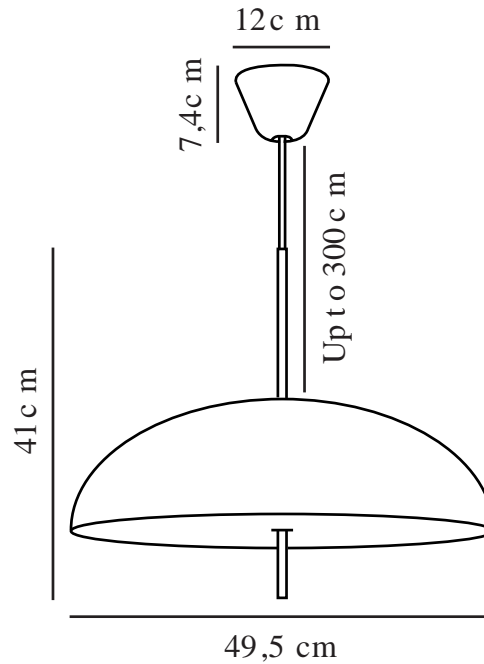

# VERSALE | PENDANT | BROWN

2220053009

Voltage (V): 220-240 Volt  
IP degree: IP20  
Maximum bulb wattage (W):  
2x15W  
Class (Class 1, Class 2, Class 3):  
Class 2 (Double isolated)  
Socket type: E27

Primary material: Metal  
Secondary material: Plastic  
Colour of the cable: Brown  
Length of the cable (cm): 300  
Surface material of the cable:  
Textile  
Is the cable replaceable: False  
Colour: Brown

Height (cm): 41  
Width (cm): 49.5  
Shade Diameter (cm): 49.5  
Shade Height (cm): 41  
Lenght (cm): 49.5

EAN: 5704924010309  
Item Number: 2220053009  
Pcs Per Master Carton: 3

Sales Box Height (cm): 55.5  
Sales Box Width(cm): 53.5  
Sales Box Depth (cm): 20.5  
Sales Box Volume m<sup>3</sup> : 0.0609  
Product net weight (kg): 2.62