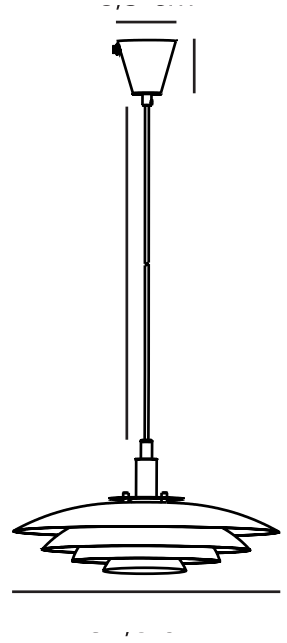

# BRETAGNE 38 | PENDANT | WHITE

39489901

nordlux®

Voltage (V): 230 Volt  
IP degree: IP20  
Maximum bulb wattage (W): 25W  
Class (Class 1, Class 2, Class 3):  
Class 1 (Earth contact)  
Socket type: G9  
Dimmerable: Yes with compatible  
bulb

Primary material: Metal  
Colour of the cable: Clear  
Length of the cable (cm): 200  
Surface material of the cable:  
Plastic  
Is the cable replaceable: False

Colour: White  
Height (cm): 17  
Shade Diameter (cm): 38  
Shade Height (cm): 17

EAN: 5701581330788  
TUN: 1836698  
Item Number: 39489901

Pcs Per Master Carton: 3  
Sales Box Height (cm): 35  
Sales Box Width(cm): 41  
Sales Box Depth (cm): 11  
Sales Box Volume m<sup>3</sup> : 0.0158  
Product net weight (kg): 1.672

- Scandinavian classic design
- Multiple layered shades create a soft, diffused light
- White coloured inside for optimal light

Exclusive pendant light in metal. The streamlined design provides an even distribution of light.