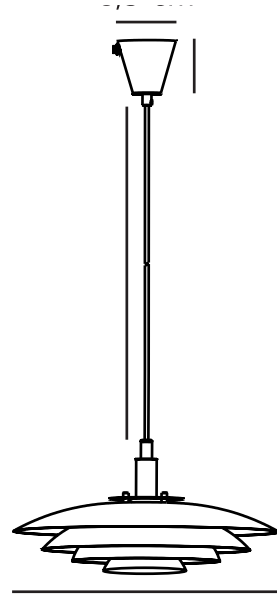

# BRETAGNE 38 | PENDANT | COPPER

39489930

nordlux®

Voltage (V): 220-240 Volt  
IP degree: IP20  
Maximum bulb wattage (W): 25W  
Class (Class 1, Class 2, Class 3):  
Class 2 (Double isolated)  
Socket type: G9  
Parallel connection: False

Primary material: Metal  
Secondary material: Metal  
Colour of the cable: Black  
Length of the cable (cm): 200  
Surface material of the cable:  
Plastic  
Is the cable replaceable: False  
Colour: Copper

Height (cm): 18.8  
Width (cm): 38  
Shade Diameter (cm): 38  
Lenght (cm): 38

EAN: 5704924011467  
TUN: 2276975  
Item Number: 39489930  
Pcs Per Master Carton: 3

Sales Box Height (cm): 47  
Sales Box Width(cm): 43  
Sales Box Depth (cm): 13.5  
Sales Box Volume m<sup>3</sup> : 0.027  
Product net weight (kg): 1.55