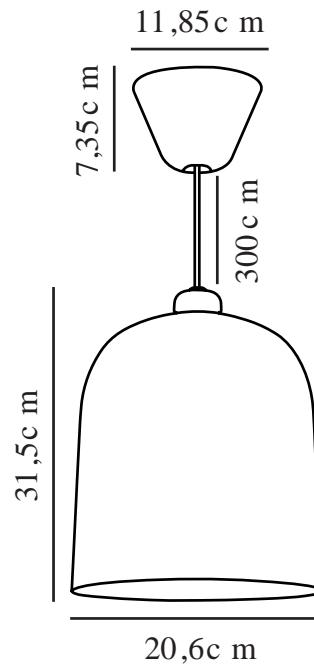

ANGLE E27 | PENDANT | BLACK

2020673003

Voltage (V): 230 Volt
IP degree: IP20
Maximum bulb wattage (W): 60W
Class (Class 1, Class 2, Class 3):
Class 2 (Double isolated)
Socket type: E27
Dimmerable: Yes with compatible
bulb

Colour: Black
Height (cm): 31.5
Shade Diameter (cm): 20.6
EAN: 5704924003035
Item Number: 2020673003

Pcs Per Master Carton: 3
Sales Box Height (cm): 30.5
Sales Box Width (cm): 26
Sales Box Depth (cm): 26
Sales Box Volume m³ : 0.0206
Product net weight (kg): 1.2

Primary material: Metal
Secondary material: Plastic
Colour of the cable: Black
Length of the cable (cm): 300
Surface material of the cable:
Textile
Is the cable replaceable: False

- Minimalistic shape and design
- Possible to position pendant in different angles
- Change position with magnet on the cord

Angle is contemporary and exclusive lighting with an industrial look. The special feature of this lamp is the ability to determine the direction of the light via the magnet mounted on the cord. The lamp looks great in clusters of several units which are angled differently. It creates a gorgeous expression and adds a bit of ambience to any room. Designed by Maria Berntsen