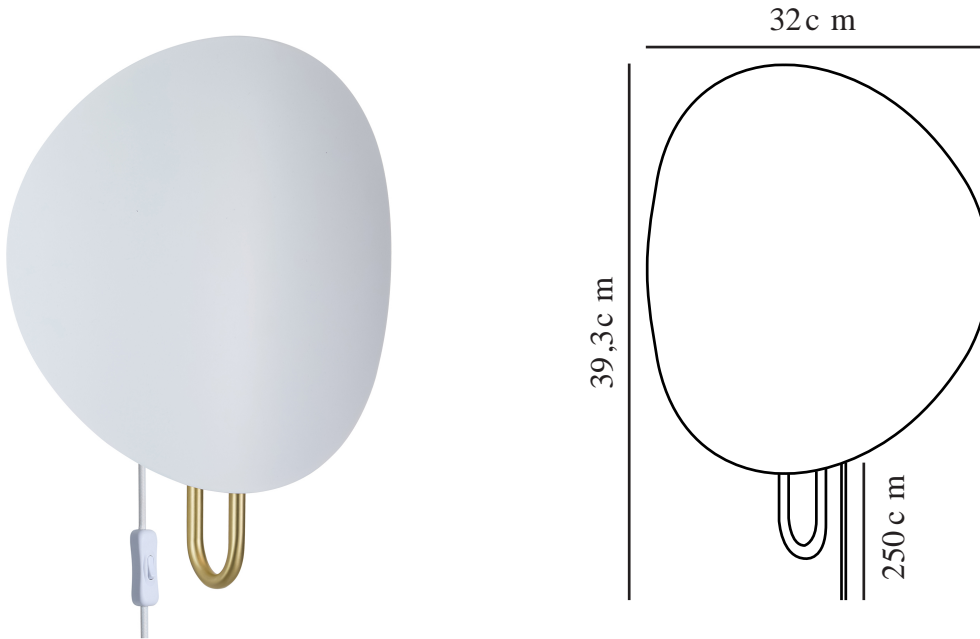

SPARGO | WALL LIGHT | WHITE/BRASS

2320361001

Voltage (V): 220-240 Volt
IP degree: IP20
Maximum bulb wattage (W): 25W
Class (Class 1, Class 2, Class 3):
Class 2 (Double isolated)
Socket type: E27
Switch placement: On the cable

Primary material: Metal
Secondary material: Plastic
Colour of the cable: White
Length of the cable (cm): 180
Surface material of the cable:
Textile
Is the cable replaceable: True
Colour: White/Brass

Height (cm): 39.3
Width (cm): 32
Shade Diameter (cm): 32
Outdoor base dimension (cm): 10
Length (cm): 32

EAN: 5704924014543
Item Number: 2320361001
Pcs Per Master Carton: 3

Sales Box Height (cm): 39
Sales Box Width(cm): 39.5
Sales Box Depth (cm): 12.5
Sales Box Volume m³ : 0.0193
Product net weight (kg): 1.16

- Soft, indirect light • Soft reflection of light on the wall
- Beautiful brushed brass details

Indirect light is the driving force behind the Spargo wall light by Danish Anker Studio. The large, slightly curved shade reflects the light onto the wall and diffuses it into the room. The shade is elegantly held by the brushed brass base.