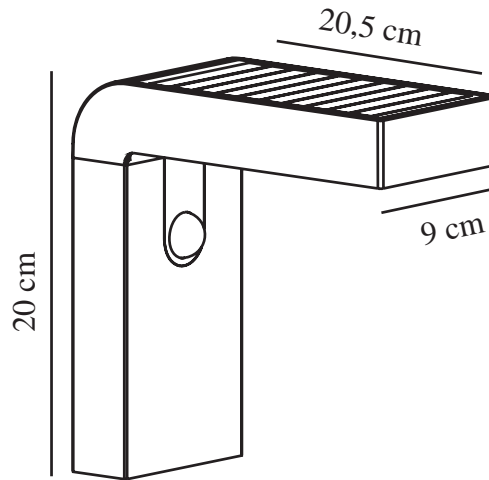

ALYA | WALL LIGHT | BLACK

2118231003

nordlux®

IP degree: IP44
Class (Class 1, Class 2, Class 3):
Class 3 (12V)
Socket type: SolarLed

Primary material: Plastic
Suitable for Seaside: False
Colour: Black

Height (cm): 20
Width (cm): 9
Projection (cm): 20.5

EAN: 5704924004971
TUN: 2140660
Item Number: 2118231003
Pcs Per Master Carton: 3
Sales Box Height (cm): 22

Sales Box Width(cm): 11.5
Sales Box Depth (cm): 15.5
Sales Box Volume m³: 0.0039
Product net weight (kg): 0.635