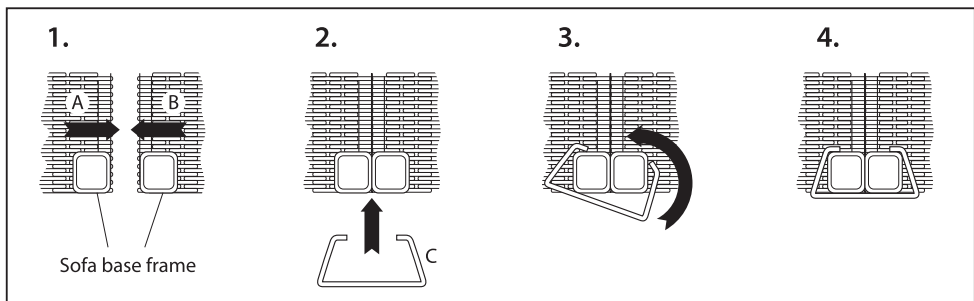

Assembly

- To ensure the secure and correct arrangement of your furniture identify each item and fit together as show in the illustrations below.

The joining clips can be warmed up to make them more flexible.

Watch the video: