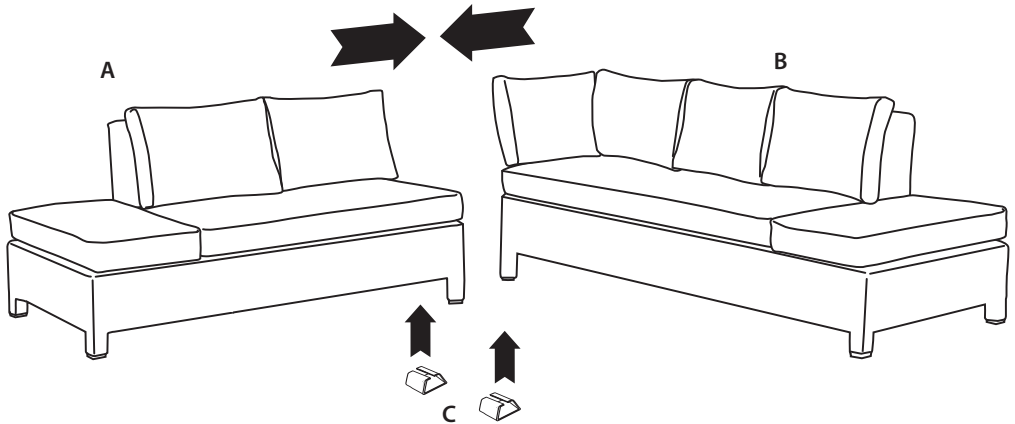

Assembly Instructions

KETTLE

Palma *Signature* Low Lounge Left & Right Sofa

001141-2100/3310/5510B1

IMPORTANT

PLEASE KEEP THIS BOOKLET FOR FUTURE REFERENCE.
THIS IS IMPORTANT INFORMATION REGARDING THE USE AND
CARE OF YOUR GARDEN FURNITURE.

Assembly

- To ensure the secure and correct arrangement of your furniture identify each item and fit together as show in the illustrations below.

The joining clips can be warmed up to make them more flexible.