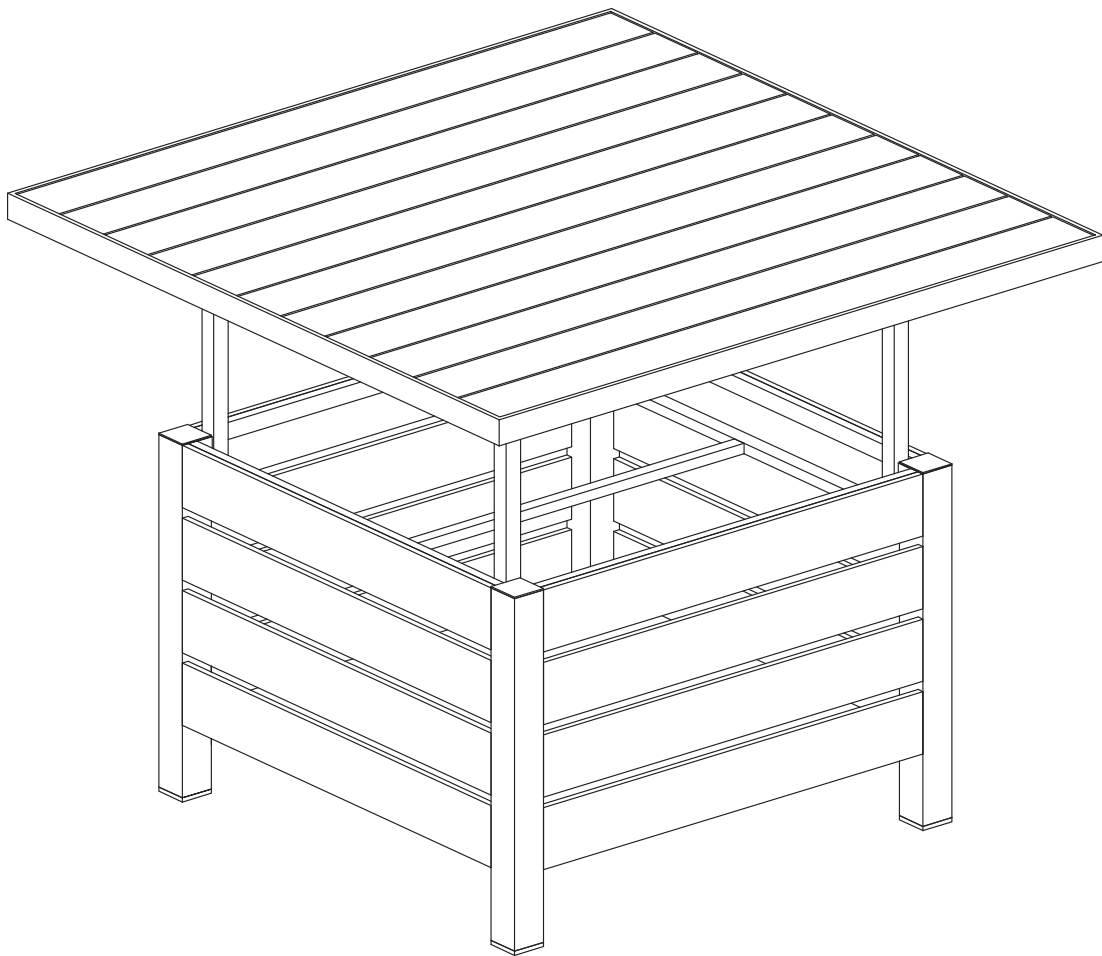

# Platform dining set-adjustable table

Stock number: 82006906

H55/70 W104 D104cm

Thank you for purchasing this Platform dining set-adjustable table. Please read the instructions and warnings carefully before use, to ensure safe and satisfactory operation of this product.

# User guide

Platform dining set-adjustable table  
82006906

Coffee table version: Insert the table top to the table base and use.

Dining table version: Move out the table top and rotate it 90 degree horizontally, then insert the table top to the table base. Please noted there are safe locks under the table top frame, tightening them and then use.