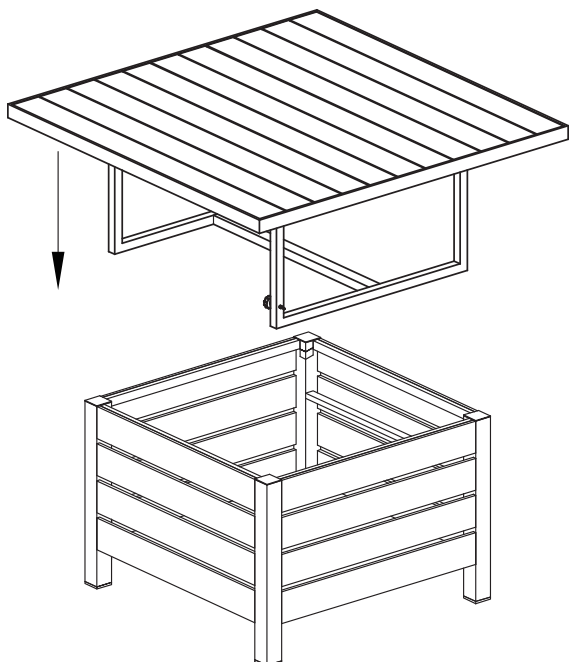

# User guide

Platform dining set-adjustable table  
82006906

Coffee table version: Insert the table top to the table base and use.

Dining table version: Move out the table top and rotate it 90 degree horizontally, then insert the table top to the table base. Please noted there are safe locks under the table top frame, tightening them and then use.