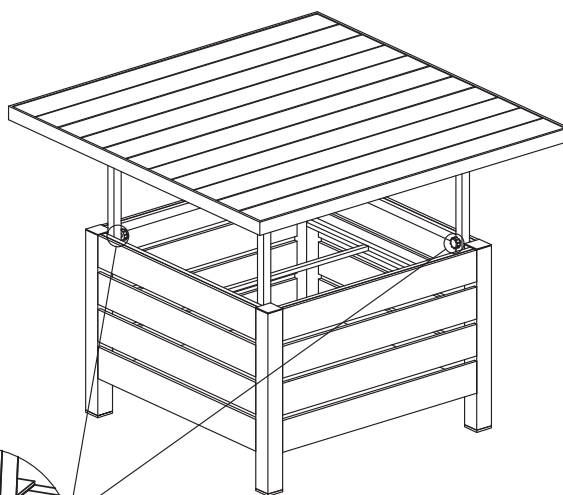

# User guide

Platform dining set-adjustable table  
82006906

Coffee table version: Insert the table top to the table base and use.

Dining table version: Move out the table top and rotate it 90 degree horizontally, then insert the table top to the table base. Please noted there are safe locks under the table top frame, tightening them and then use.