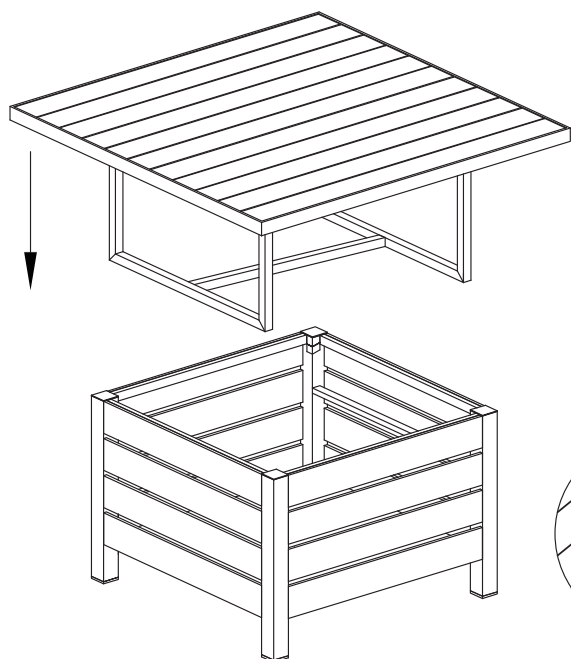

# User guide

Platform dining set-adjustable table  
82006906

Coffee table version: Insert the table top to the table base and use.

Dining table version: Move out the table top and rotate it 90 degree horizontally, then insert the table top to the table base. Please noted there are safe locks under the table top frame, tightening them and then use.