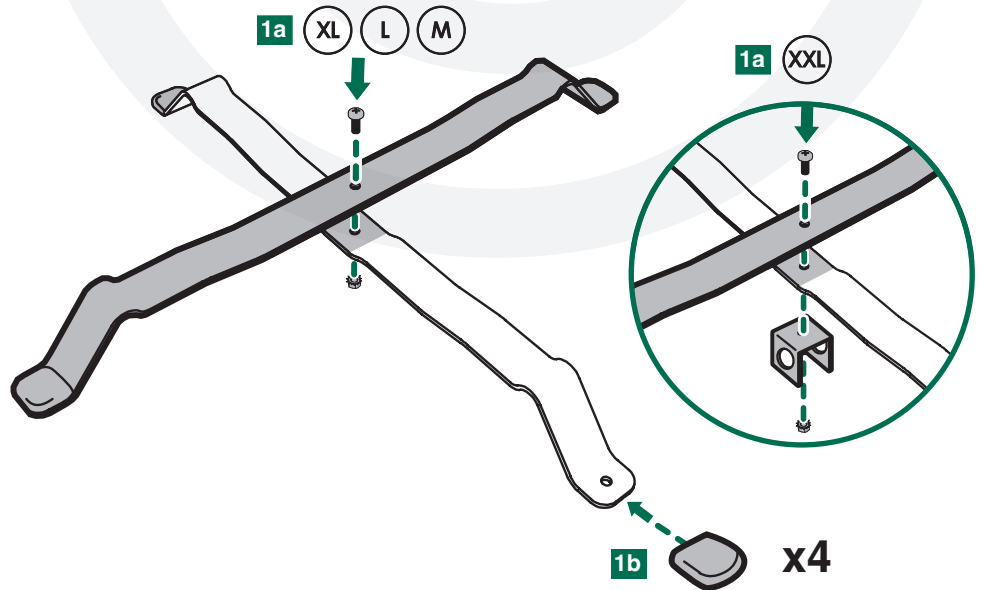

© COPYRIGHT BIG GREEN EGG INC.