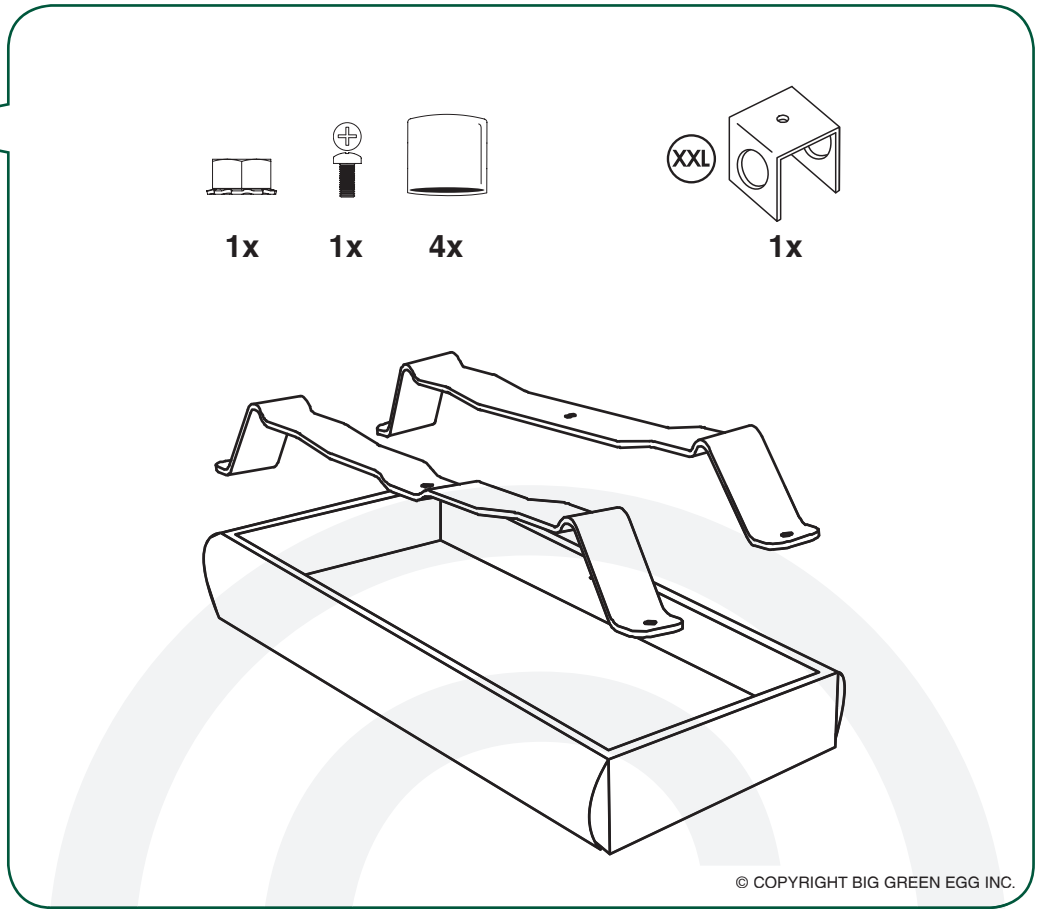

Table Nest

- 2XL
- XL
- L
- M

7/16"
(Nr. 11)

www.biggreenegg.com/assembly-videos

www.biggreenegg.com

www.biggreenegg.ca

www.biggreenegg.eu

www.biggreenegg.co.uk

www.biggreenegg.com.au

...

CAUTION: SEE SAFETY NOTICE
www.biggreenegg.com/safetytips

CAUTION: The metal Table Nest must be used in conjunction with a table or surround. Not for use as a free-standing support for your EGG. Do not place EGG directly on wood or combustible surface!