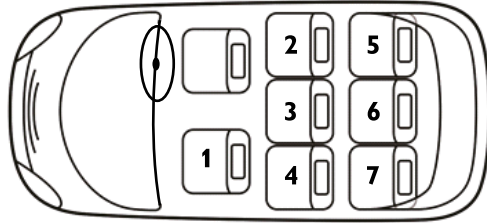

JOHN LEWIS KID CAR SEAT 100-150 CM VEHICLE FITTING LIST

IMPORTANT! KEEP FOR FUTURE REFERENCE

General Information

Please observe the following list of vehicles for installation with Isofix. This car seat can be installed in all vehicles that have Isofix. Please check the specifications on this in your own vehicle manual.

The numbers in the vehicle diagram below correspond with the seat positions listed in the vehicle fitting list.

- If the child restraint can be fitted, the suitable seat position(s) is marked with ●
- If the child restraint cannot be fitted, the suitable seat position(s) is marked with ○
- Electric or hybrid vehicles are marked with ⚡
- i-Size vehicles are marked with 
- Vehicles with under-floor storage compartment(s) is marked with **SB!** - Please consult the vehicle's handbook prior to fitting this child restraint in these vehicles.
- Vehicles with a cabin roof height which could restrict the child restraint from being installed forward facing are marked with !
- If your vehicle is not listed in this list or it is not marked with either a ● or ○ then please refer to the vehicle's handbook.
- Seat positions in other vehicles may also be suitable to accept the child restraint. If in doubt please refer to your vehicle's handbook.