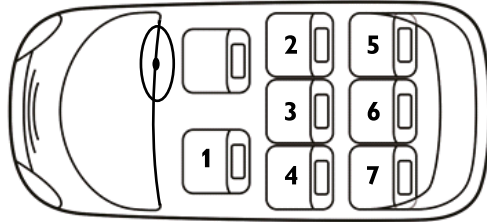

JOHN LEWIS TODDLER CAR SEAT 76-150 CM VEHICLE FITTING LIST

IMPORTANT! KEEP FOR FUTURE REFERENCE

General Information

Please observe the following list of vehicles for installation with Isofix. This car seat can be installed in all vehicles that have Isofix. Please check the specifications on this in your own vehicle manual.

The numbers in the vehicle diagram below correspond with the seat positions listed in the vehicle fitting list.

- If the child restraint can be fitted, the suitable seat position(s) is marked with ●
- If the child restraint cannot be fitted, the suitable seat position(s) is marked with ○
- Electric or hybrid vehicles are marked with ⚡
- i-Size vehicles are marked with 
- Vehicles with under-floor storage compartment(s) is marked with **SB!** - Please consult the vehicle's handbook prior to fitting this child restraint in these vehicles.
- Vehicles with a cabin roof height which could restrict the child restraint from being installed forward facing are marked with **!**
- If your vehicle is not listed in this list or it is not marked with either a ● or ○ then please refer to the vehicle's handbook.
- Seat positions in other vehicles may also be suitable to accept the child restraint. If in doubt please refer to your vehicle's handbook.