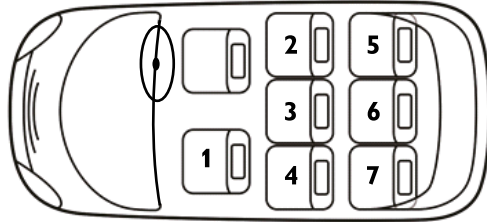

General Information

Please observe the following list of vehicles for installation with Isofix. This car seat can be installed in all vehicles that have Isofix. Please check the specifications on this in your own vehicle manual.

The numbers in the vehicle diagram below correspond with the seat positions listed in the vehicle fitting list.

- If the child restraint can be fitted, the suitable seat position(s) is marked with ●
- If the child restraint cannot be fitted, the suitable seat position(s) is marked with ○
- Electric or hybrid vehicles are marked with ⚡
- i-Size vehicles are marked with
- Vehicles with under-floor storage compartment(s) is marked with **SB!** - Please consult the vehicle's handbook prior to fitting this child restraint in these vehicles.
- Vehicles with a cabin roof height which could restrict the child restraint from being installed forward facing are marked with !
- If your vehicle is not listed in this list or it is not marked with either a ● or ○ then please refer to the vehicle's handbook.
- Seat positions in other vehicles may also be suitable to accept the child restraint. If in doubt please refer to your vehicle's handbook.

Prior to purchase, check that the vehicle is equipped with the appropriate anchorages.

ALWAYS give priority to the rear vehicle seats.

DO NOT fit the child restraint onto a vehicle seat fitted with an airbag, unless it can be, and is deactivated. Death or serious injuries can be caused by an activated AIRBAG system.