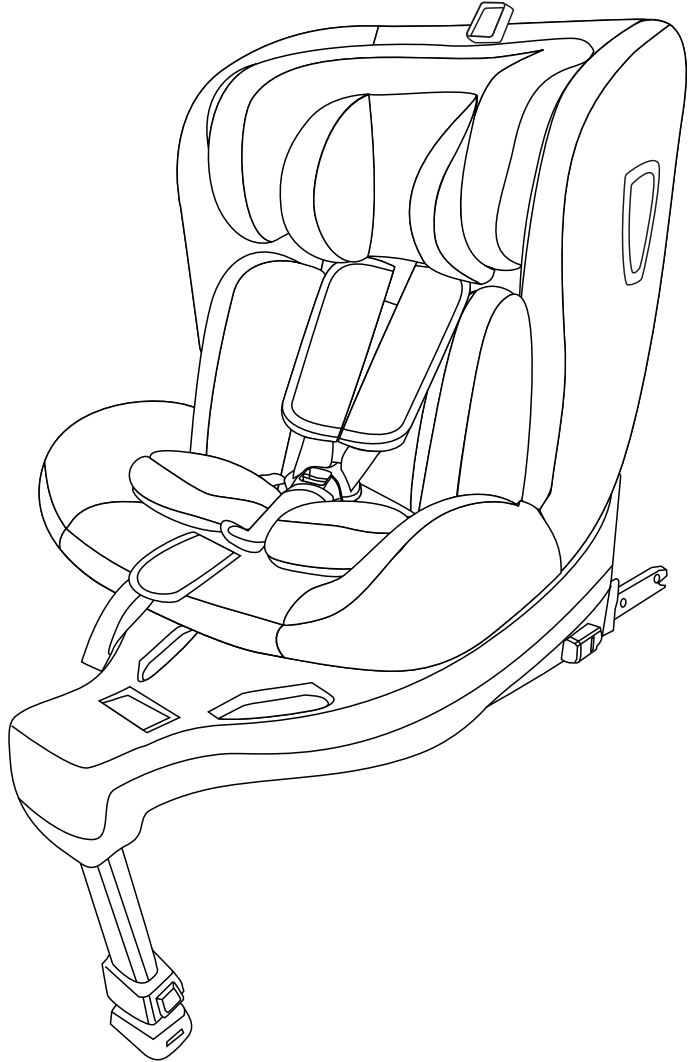

# JOHN LEWIS SWIVEL CAR SEAT 40-105 CM VEHICLE FITTING LIST

IMPORTANT! KEEP FOR FUTURE REFERENCE