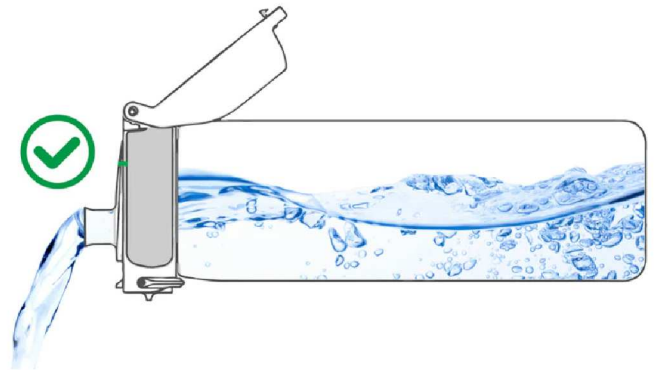

One handed

All OneTouch ION8 bottles have a flip-top lid that opens one-handed with one simple click.

Leakproof

When not in use ION8 bottles are 100% leakproof with triple lock security for peace of mind on-the-go.

Smooth Liquid Flow

Included in each of the bottles is an air vent which allows for smooth and spill free liquid flow for rapid hydration.

Small Tilt

Drink in Comfort

The side positioned spout means you can drink in comfort with no extreme tilt or neck strain.

Clear Line of Sight

Our new Ion8 OneTouch 2.0 full flip lid folds back a full 240° for a safe and clear line of sight meaning you can drink and still see.

Never Over Tilt

Over tilting can cause water to escape through the air vent and will cause spillage and reduce smooth liquid flow.