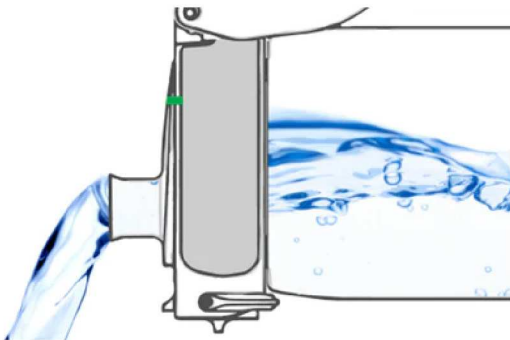

Smooth Liquid Flow

Included in each of the bottles is an air vent which allows for smooth and spill free liquid flow for rapid hydration.

Small Tilt

Drink in Comfort

The side positioned spout means you can drink in comfort with no extreme tilt or neck strain.

Clear Line of Sight

Our new Ion8 OneTouch 2.0 full flip lid folds back a full 240° for a safe and clear line of sight meaning you can drink and still see.

Never Over Tilt

Over tilting can cause water to escape through the air vent and will cause spillage and reduce smooth liquid flow.