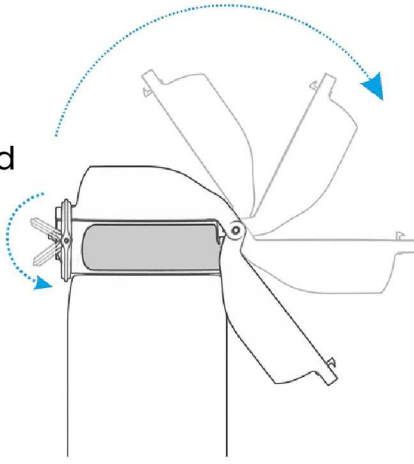

One handed

All OneTouch ION8 bottles have a flip-top lid that opens one-handed with one simple click.

Leakproof

When not in use ION8 bottles are 100% leakproof with triple lock security for peace of mind on-the-go.

Smooth Liquid Flow

Included in each of the bottles is an air vent which allows for smooth and spill free liquid flow for rapid hydration.

Small Tilt

Drink in Comfort

The side positioned spout means you can drink in comfort with no extreme tilt or neck strain.

Clear Line of Sight

Our new Ion8 OneTouch 2.0 full flip lid folds back a full 240° for a safe and clear line of sight meaning you can drink and still see.

Never Over Tilt

Over tilting can cause water to escape through the air vent and will cause spillage and reduce smooth liquid flow.