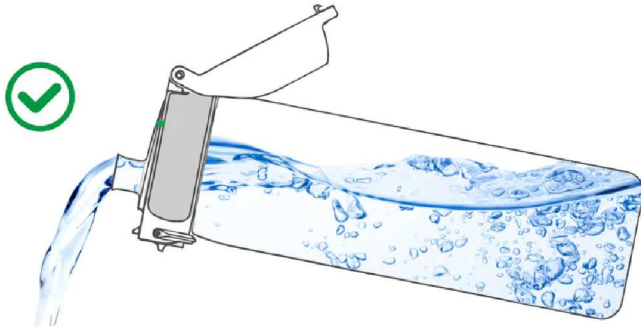

One handed

All OneTouch ION8 bottles have a flip-top lid that opens one-handed with one simple click.

Leakproof

When not in use ION8 bottles are 100% leakproof with triple lock security for peace of mind on-the-go.

Smooth Liquid Flow

Included in each of the bottles is an air vent which allows for smooth and spill free liquid flow for rapid hydration.

Small Tilt

Drink in Comfort

The side positioned spout means you can drink in comfort with no extreme tilt or neck strain.

Clear Line of Sight

Our new Ion8 OneTouch 2.0 full flip lid folds back a full 240° for a safe and clear line of sight meaning you can drink and still see.

Never Over Tilt

Over tilting can cause water to escape through the air vent and will cause spillage and reduce smooth liquid flow.