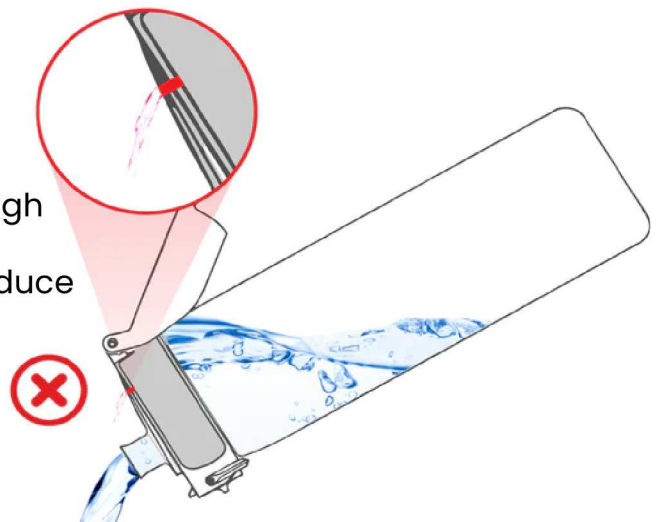

One handed

All OneTouch ION8 bottles have a flip-top lid that opens one-handed with one simple click.

Leakproof

When not in use ION8 bottles are 100% leakproof with triple lock security for peace of mind on-the-go.

Smooth Liquid Flow

Included in each of the bottles is an air vent which allows for smooth and spill free liquid flow for rapid hydration.

Small Tilt

Drink in Comfort

The side positioned spout means you can drink in comfort with no extreme tilt or neck strain.

Clear Line of Sight

Our new Ion8 OneTouch 2.0 full flip lid folds back a full 240° for a safe and clear line of sight meaning you can drink and still see.

Never Over Tilt

Over tilting can cause water to escape through the air vent and will cause spillage and reduce smooth liquid flow.