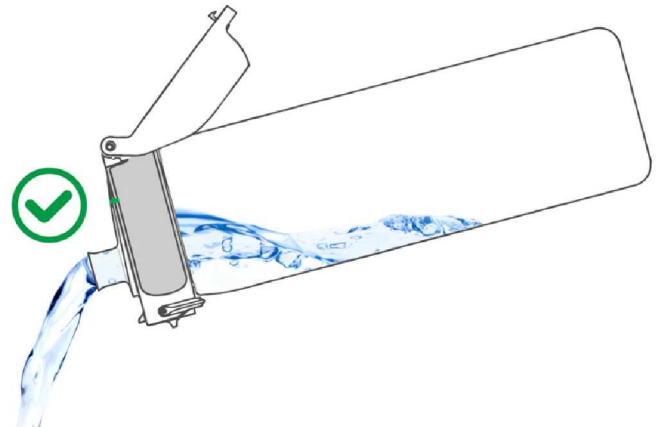

One handed

All OneTouch ION8 bottles have a flip-top lid that opens one-handed with one simple click.

Leakproof

When not in use ION8 bottles are 100% leakproof with triple lock security for peace of mind on-the-go.

Smooth Liquid Flow

Included in each of the bottles is an air vent which allows for smooth and spill free liquid flow for rapid hydration.

Small Tilt

Drink in Comfort

The side positioned spout means you can drink in comfort with no extreme tilt or neck strain.

Clear Line of Sight

Our new Ion8 OneTouch 2.0 full flip lid folds back a full 240° for a safe and clear line of sight meaning you can drink and still see.

Never Over Tilt

Over tilting can cause water to escape through the air vent and will cause spillage and reduce smooth liquid flow.