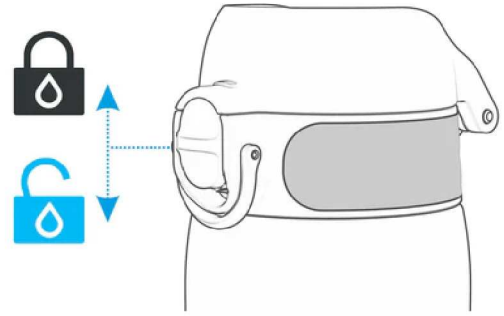

One handed

All OneTouch ION8 bottles have a flip-top lid that opens one-handed with one simple click.

Leakproof

When not in use ION8 bottles are 100% leakproof with triple lock security for peace of mind on-the-go.

Smooth Liquid Flow

Included in each of the bottles is an air vent which allows for smooth and spill free liquid flow for rapid hydration.

Small Tilt

Drink in Comfort

The side positioned spout means you can drink in comfort with no extreme tilt or neck strain.

Clear Line of Sight

Our new Ion8 OneTouch 2.0 full flip lid folds back a full 240° for a safe and clear line of sight meaning you can drink and still see.

Never Over Tilt

Over tilting can cause water to escape through the air vent and will cause spillage and reduce smooth liquid flow.