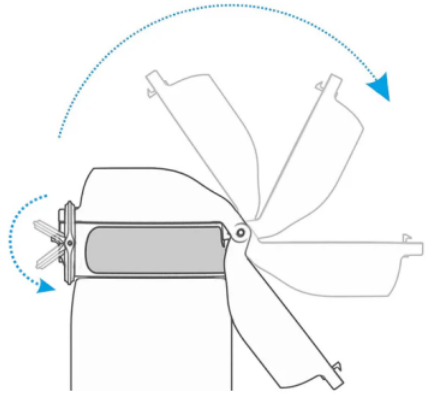

ION8

How To Use

One Handed

All OneTouch ION8 bottles have a flip-top lid that **opens one-handed** with one simple click.