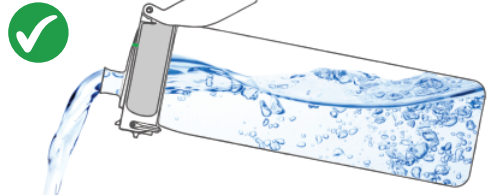

### One Handed

All OneTouch ION8 bottles have a flip-top lid that **opens one-handed** with one simple click.

### Smooth Liquid Flow

Included in each of the bottles is an **air vent** which allows for smooth and spill free liquid flow for rapid hydration.

### Drink In Comfort

The side positioned spout means you can **drink in comfort** with no extreme tilt or neck strain.

Our new Ion8 OneTouch 2.0 **full flip lid** folds back a full 240° for a safe and clear line of sight meaning you can drink and still see ahead.