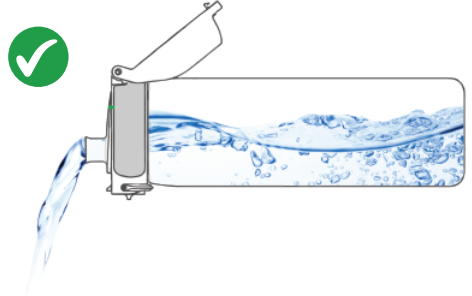

### One Handed

All OneTouch ION8 bottles have a flip-top lid that **opens one-handed** with one simple click.

### Smooth Liquid Flow

Included in each of the bottles is an **air vent** which allows for smooth and spill free liquid flow for rapid hydration.

### Drink In Comfort

The side positioned spout means you can **drink in comfort** with no extreme tilt or neck strain.

Our new Ion8 OneTouch 2.0 **full flip lid** folds back a full 240° for a safe and clear line of sight meaning you can drink and still see ahead.

### Small Tilt

You can enjoy smooth liquid flow from your Ion8 bottle **right to the end** with a small degree of tilt.