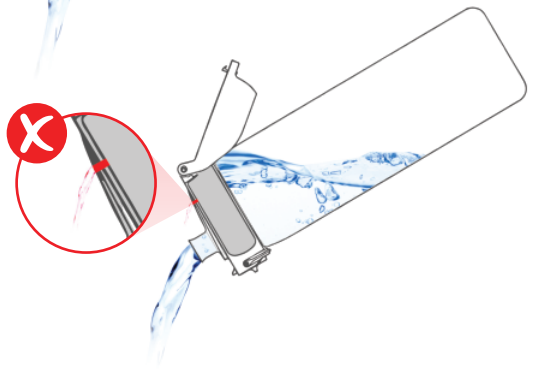

Never Over Tilt

Over tilting can cause water to escape through the air vent and will cause spillage and reduce smooth liquid flow.