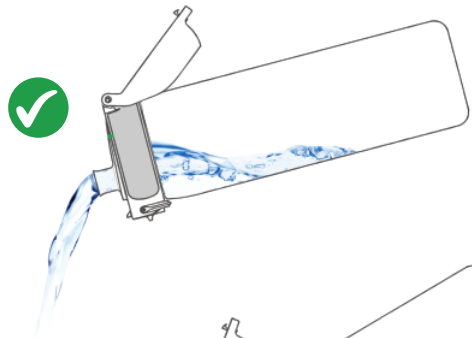

### Smooth Liquid Flow

Included in each of the bottles is an **air vent** which allows for smooth and spill free liquid flow for rapid hydration.

### Drink In Comfort

The side positioned spout means you can **drink in comfort** with no extreme tilt or neck strain.

Our new Ion8 OneTouch 2.0 **full flip lid** folds back a full 240° for a safe and clear line of sight meaning you can drink and still see ahead.

### Small Tilt

You can enjoy smooth liquid flow from your Ion8 bottle **right to the end** with a small degree of tilt.

### Never Over Tilt

Over tilting can cause water to escape through the air vent and will cause spillage and reduce smooth liquid flow.